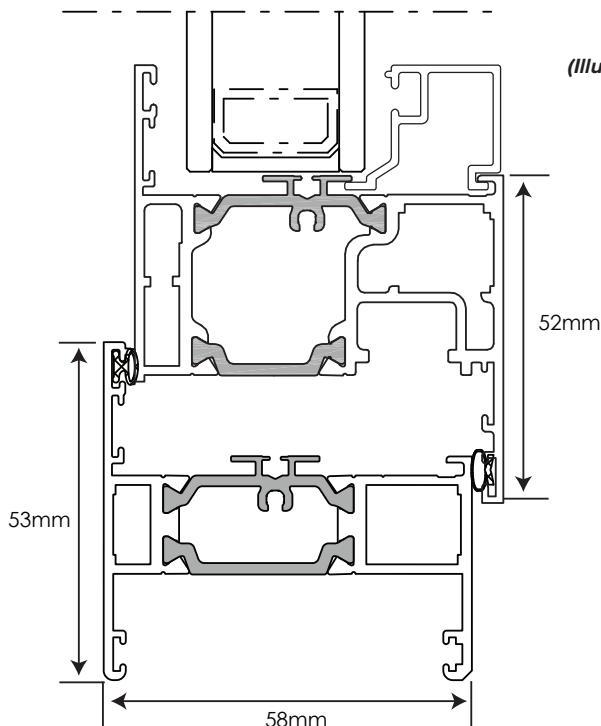

SPECIFICATION:

Profile:	AluK 58BW	Gasket:	Glazing wedge
Outerframe:	AW605 - 58mm standard outerframe / AW608 Heads when slot vents required or AW622 - 70mm square stepped outerframe AW623 Heads when slot vents required	Hardware:	Winkhaus ActivPilot Concealed Tilt Before Turn Gearing
Sash:	AW621 - TBT Commercial Sash	Handle:	Alpha GreenteQ Tilt Before Turn locking handle
Glazing:	28mm-40mm sealed unit	Frame Extender:	20mm or 40mm
Glazing Bead:	Int glazed - 28mm & 32mm Square & Bevel Bead options	Cill:	95mm, 150mm or 190mm

The specification detailed above is based on our most ordered TBT window specification. Other outerframe options are available.

(Illustrated right)