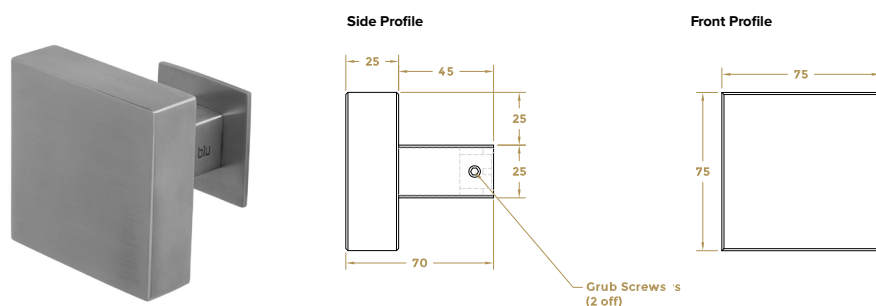

Square Door Knob - KM120

- Available in Satin Stainless Steel and Matt Black

For further assistance, call 01702 899440

www.alu-tec.co.uk

Fletchers Square, Temple Farm Industrial Estate, Southend-on-Sea, Essex SS2 5RN