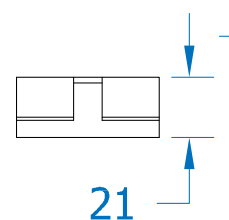

## COASTAL

*Shaping the future.*

Front Profile

Side Profile

Top Profile

For further assistance, call 01702 899440

[www.alu-tec.co.uk](http://www.alu-tec.co.uk)

Fletchers Square, Temple Farm Industrial Estate, Southend-on-Sea, Essex SS2 5RN