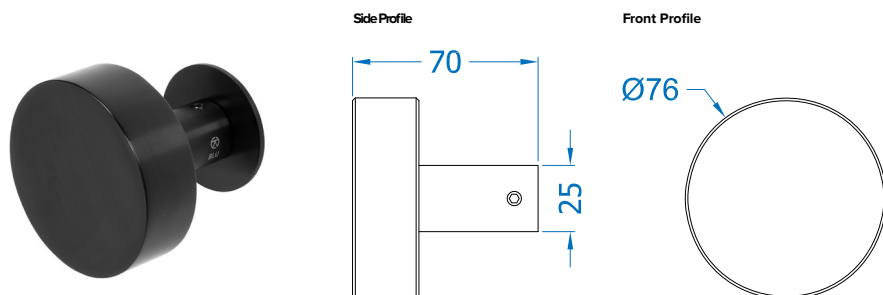

## BLU™ STAINLESS STEEL CONTEMPORARY DOOR KNOB

- ❖ Fixed centre contemporary doorknob
- ❖ Can be used as a single bolt through or back-to-back door pull set
- ❖ Manufactured from 316 Marine Grade Stainless Steel
- ❖ Ideal for use where corrosion levels are high such as city or coastal environments and with acidic timber

### Round Door Knob - KM150

- Available in Satin Stainless Steel and Matt Black