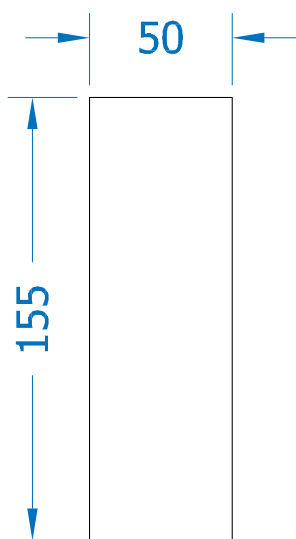

## COASTAL

*Shaping the future.*

Front Profile

Side Profile

Top Profile

For further assistance, call 01702 899440

[www.alu-tec.co.uk](http://www.alu-tec.co.uk)

Fletchers Square, Temple Farm Industrial Estate, Southend-on-Sea, Essex SS2 5RN