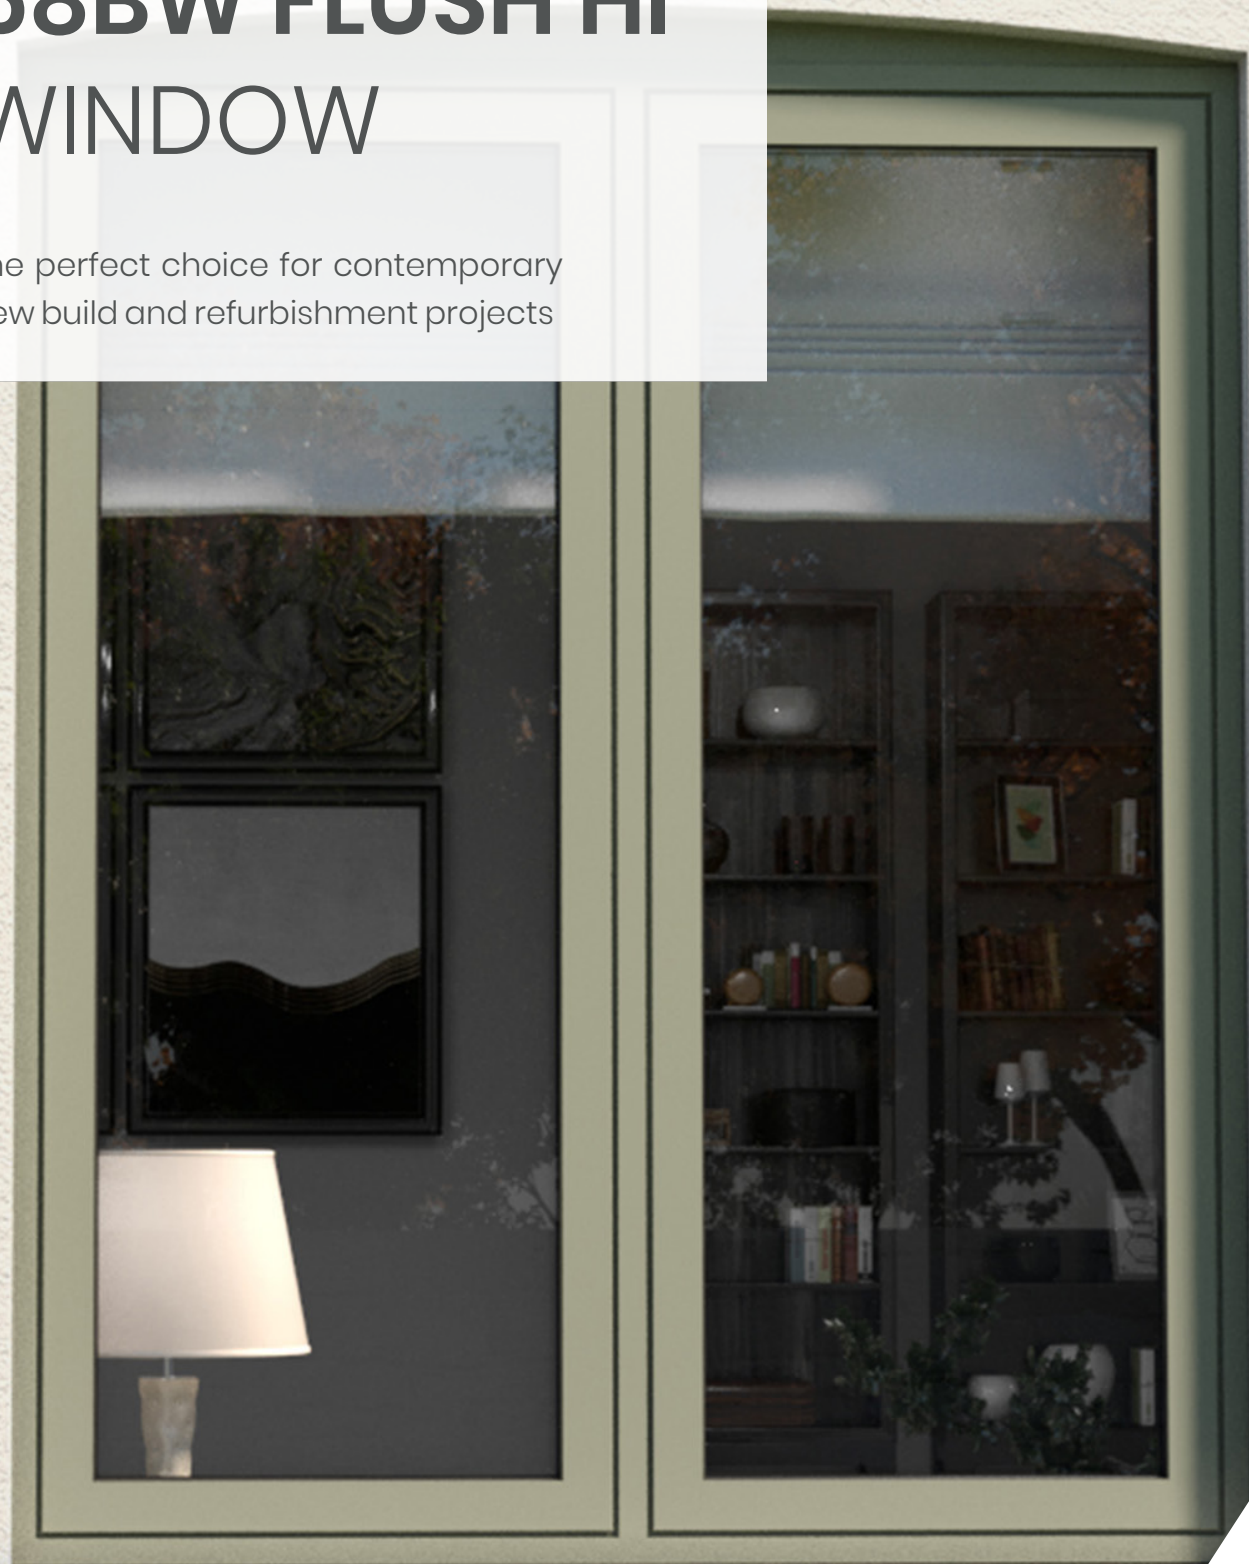

58BW FLUSH HI WINDOW

The perfect choice for contemporary
new build and refurbishment projects

ALUK[®]
Home

A FLAWLESS FLUSH FINISH

Less is most definitely more when it comes to the 58BW Flush window. With a high end, minimalist frame design and slim sightlines, the 58BW Flush is the perfect choice for contemporary new build and refurbishment projects. With a choice of slim sashes and a range of window configuration options, the 58BW Flush can be used to achieve a sleek, minimal aesthetic to suit any project.

MATCH YOUR STYLE

That desirable flush shadow line can be customised with a choice of flat or chamfered sash styles to suit your property. Add glazing bars for period charm or frame your outside view with large picture windows. With a wide range of configurations, from French Casement to bay windows, and the latest in colour and textured finishes, the 58BW Flush allows you to create your window your way.

SAFE AND SOUND

With excellent air, water and wind resistance test results, this window has been designed to keep your home warm and withstand the worst of the British weather. With full PAS 24 accreditation your new windows will leave you feeling totally safe as well as stylish.