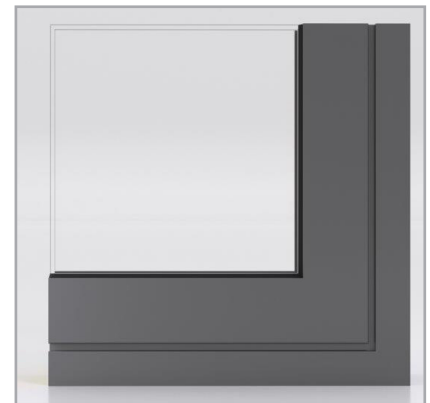

FLUSH ALUMINIUM WINDOW

The innovative aluminium flush window from AluK is the stylish and durable alternative for timber windows.

With minimal sightlines the contemporary and a slim line 45mm sash, the flush window enjoys maximum weather resistance as well as all the familiar features of the 58BW collection.

Open out sashes include:

- Casement, top and side-hung and fixed lights.
- French casements (floating mullion not an option).
- All fixed panes must have dummy sashes.

- Market leading lightweight Aluminium profile system
- 45mm ultra-slim sash offers slimmer sightlines to suit a range of property styles
- Flush shadow line can be complimented with a choice of flat, putty line or stepped edge vent styles
- Shootbolt multi-point locking hardware for enhanced security
- Double or triple* glazing options.
*Triple glazing only available with AW685 sash.
- Integrated night vent position with option for trickle ventilation
- Enhanced weather performance
- Complies with current building regulations
- Green guide 'A' rating for the aluminium profile
- Thermally broken profiles as standard
- Available in a variety of colours

FLUSH ALUMINIUM WINDOW

Perfect for contemporary new-builds and refurbishment projects, these aluminium flush windows are stylish, durable and the ideal alternative for timber windows.

SPECIFICATION:

Profile:	AluK Advanced Plus	Glazing Bead:	Int glazed - 28mm Square Bead
Outerframe:	U44002 Direct Fix Standard Flush Frame U44003 Direct Fix Standard Flush Frame	Gasket:	3mm glazing wedge
Sash:	AW614 - Internally glazed flat sash or AW685 - Internally glazed flat line T sash or AW686 - Internally glazed stepped edge sash	Hardware:	Securistyle hinges with high security shootbolt locking system
Glazing:	28mm sealed unit	Handle:	Alpha Greenteq locking handle
		Frame Extender:	20mm or 40mm
		Cill Options:	95mm, 150mm or 190mm