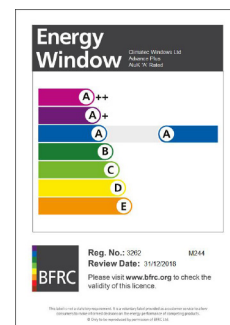

ALU-TEC 'A' RATED - LICENCE NO 3262

ALUMINIUM DOUBLE GLAZED WINDOWS:-

AluK AW600 - 70mm x 43mm Direct Fix Slim Outer Frame with:-

- AW614 - Int Glazed 45mm Flat Sash
- AW685 - Int Glazed 45mm Flat Line Sash
- AW686 - Int Glazed 45mm Stepped Edge Sash
- AW690 - Ext Glazed 45mm Slim Feature Sash

AluK AW604 - 58 x 43 Equal Leg Slim Outer Frame with:-

- AW614 - Int Glazed 45mm Flat Sash
- AW685 - Int Glazed 45mm Flat Line Sash
- AW686 - Int Glazed 45mm Stepped Edge Sash
- AW690 - Ext Glazed 45mm Slim Feature Sash