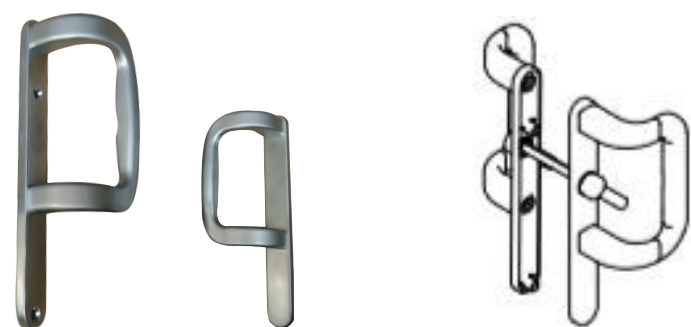

SLIDING DOOR HANDLES - VARIOUS

Inside:

- P Handles
- D Handles

For further assistance, call 01702 899440

www.alu-tec.co.uk

Fletchers Square, Temple Farm Industrial Estate, Southend-on-Sea, Essex SS2 5RN

SLIDING DOOR P HANDLE

P HANDLE WITH CYLINDER

- ❖ Can be used as Left or Right Handed
- ❖ Available in White, Satin Silver, Black and Chrome

P HANDLE WITHOUT CYLINDER

- ❖ Can be used as Left or Right Handed
- ❖ Available in White, Satin Silver, Black and Chrome

For further assistance, call 01702 899440

www.alu-tec.co.uk

Fletchers Square, Temple Farm Industrial Estate, Southend-on-Sea, Essex SS2 5RN

SLIDING DOOR D HANDLE

D HANDLE WITH CYLINDER

- ❖ Handles to be ordered as handed - Right or Left
- ❖ Available in White, Satin Silver and Black