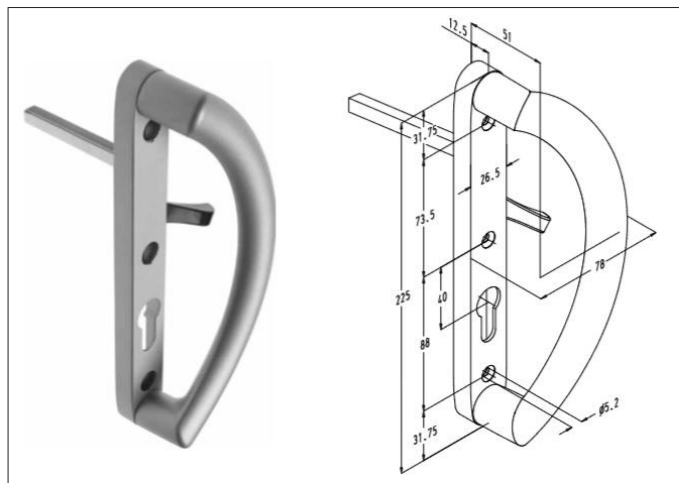

P HANDLE WITH CYLINDER

- ❖ Can be used as Left or Right Handed
- ❖ Available in White, Satin Silver, Black and Chrome

P HANDLE WITHOUT CYLINDER

- ❖ Can be used as Left or Right Handed
- ❖ Available in White, Satin Silver, Black and Chrome

For further assistance, call 01702 899440

www.alu-tec.co.uk

Fletchers Square, Temple Farm Industrial Estate, Southend-on-Sea, Essex SS2 5RN

SLIDING DOOR D HANDLE

D HANDLE WITH CYLINDER

- ❖ Handles to be ordered as handed - Right or Left
- ❖ Available in White, Satin Silver and Black