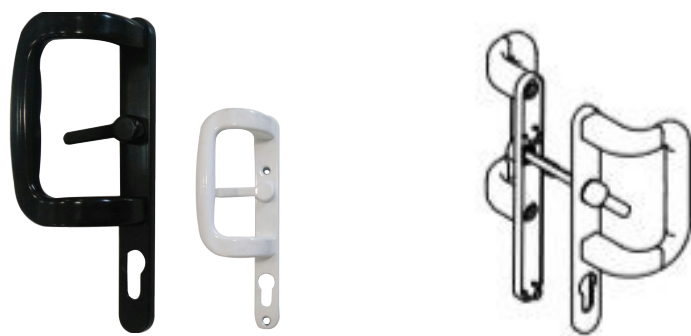

SLIDING DOOR HANDLES - VARIOUS

Inside:

- P Handles
- D Handles

For further assistance, call 01702 899440

www.alu-tec.co.uk

Fletchers Square, Temple Farm Industrial Estate, Southend-on-Sea, Essex SS2 5RN

SLIDING DOOR P HANDLE

P HANDLE WITH CYLINDER

- ❖ Can be used as Left or Right Handed
- ❖ Available in White, Satin Silver, Black and Chrome

P HANDLE WITHOUT CYLINDER

- ❖ Can be used as Left or Right Handed
- ❖ Available in White, Satin Silver, Black and Chrome

For further assistance, call 01702 899440

www.alu-tec.co.uk

Fletchers Square, Temple Farm Industrial Estate, Southend-on-Sea, Essex SS2 5RN

SLIDING DOOR D HANDLE

D HANDLE WITH CYLINDER

- ❖ Handles to be ordered as handed - Right or Left
- ❖ Available in White, Satin Silver and Black