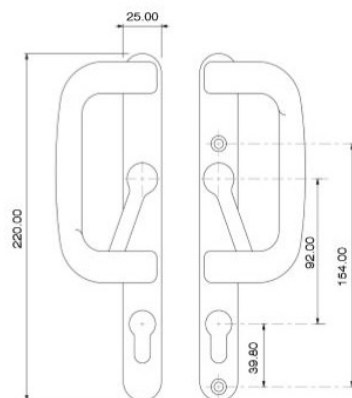

SLIDING DOOR P HANDLE

P HANDLE WITH CYLINDER

- ❖ Can be used as Left or Right Handed
- ❖ Available in White, Satin Silver, Black and Chrome

P HANDLE WITHOUT CYLINDER

- ❖ Can be used as Left or Right Handed
- ❖ Available in White, Satin Silver, Black and Chrome

For further assistance, call 01702 899440

www.alu-tec.co.uk

Fletchers Square, Temple Farm Industrial Estate, Southend-on-Sea, Essex SS2 5RN