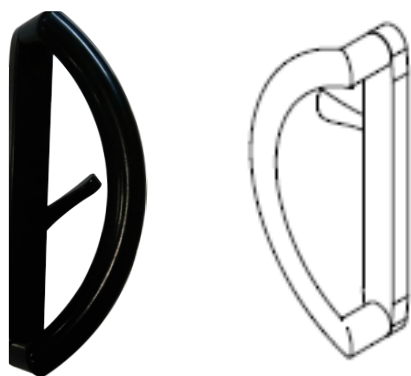

P HANDLE WITH CYLINDER

- ❖ Can be used as Left or Right Handed
- ❖ Available in White, Satin Silver, Black and Chrome

P HANDLE WITHOUT CYLINDER

- ❖ Can be used as Left or Right Handed
- ❖ Available in White, Satin Silver, Black and Chrome

For further assistance, call 01702 899440

www.alu-tec.co.uk

Fletchers Square, Temple Farm Industrial Estate, Southend-on-Sea, Essex SS2 5RN

SLIDING DOOR D HANDLE

D HANDLE WITH CYLINDER

- ❖ Handles to be ordered as handed - Right or Left
- ❖ Available in White, Satin Silver and Black

P HANDLE WITHOUT CYLINDER

- ❖ Handles to be ordered as handed - Right or Left
- ❖ Available in White, Satin Silver and Black

For further assistance, call 01702 899440

www.alu-tec.co.uk

Fletchers Square, Temple Farm Industrial Estate, Southend-on-Sea, Essex SS2 5RN