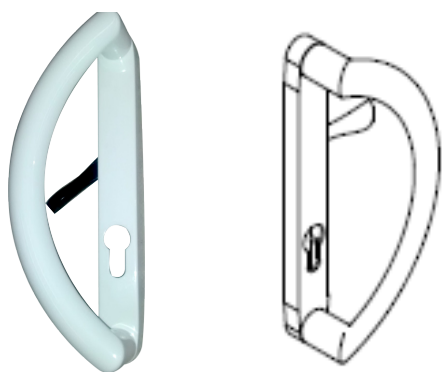

P HANDLE WITH CYLINDER

- ❖ Can be used as Left or Right Handed
- ❖ Available in White, Satin Silver, Black and Chrome

P HANDLE WITHOUT CYLINDER

- ❖ Can be used as Left or Right Handed
- ❖ Available in White, Satin Silver, Black and Chrome

For further assistance, call 01702 899440

www.alu-tec.co.uk

Fletchers Square, Temple Farm Industrial Estate, Southend-on-Sea, Essex SS2 5RN

SLIDING DOOR D HANDLE

D HANDLE WITH CYLINDER

- ❖ Handles to be ordered as handed - Right or Left
- ❖ Available in White, Satin Silver and Black