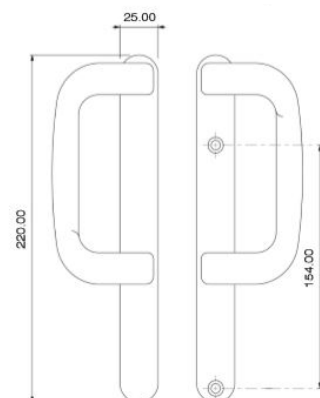

For further assistance, call 01702 899440

www.alu-tec.co.uk

Fletchers Square, Temple Farm Industrial Estate, Southend-on-Sea, Essex SS2 5RN

SLIDING DOOR D HANDLE

D HANDLE WITH CYLINDER

- ❖ Handles to be ordered as handed - Right or Left
- ❖ Available in White, Satin Silver and Black