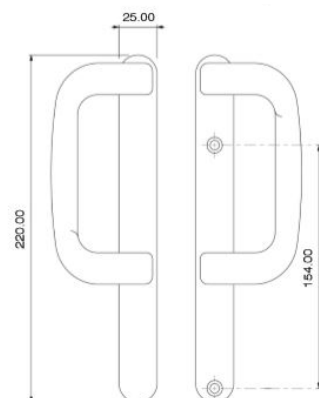

P HANDLE WITHOUT CYLINDER

- ❖ Can be used as Left or Right Handed
- ❖ Available in White, Satin Silver, Black and Chrome

For further assistance, call 01702 899440

www.alu-tec.co.uk

Fletchers Square, Temple Farm Industrial Estate, Southend-on-Sea, Essex SS2 5RN