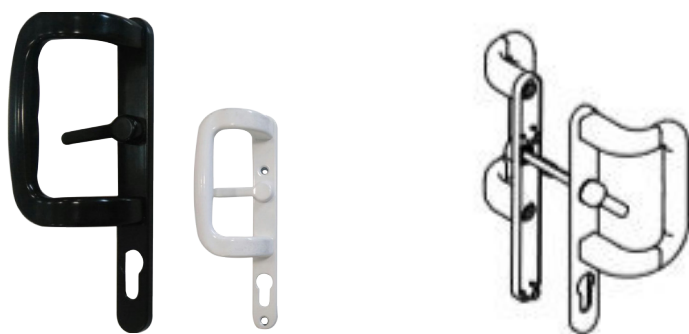

SLIDING DOOR HANDLES - VARIOUS

Inside:

- P Handles
- D Handles

For further assistance, call 01702 899440

www.alu-tec.co.uk

Fletchers Square, Temple Farm Industrial Estate, Southend-on-Sea, Essex SS2 5RN

SLIDING DOOR P HANDLE

P HANDLE WITH CYLINDER

- ❖ Can be used as Left or Right Handed
- ❖ Available in White, Satin Silver, Black and Chrome

P HANDLE WITHOUT CYLINDER

- ❖ Can be used as Left or Right Handed
- ❖ Available in White, Satin Silver, Black and Chrome

For further assistance, call 01702 899440

www.alu-tec.co.uk

Fletchers Square, Temple Farm Industrial Estate, Southend-on-Sea, Essex SS2 5RN

SLIDING DOOR D HANDLE

D HANDLE WITH CYLINDER

- ❖ For use with enhanced security locks
- ❖ Handles to be ordered as handed - Right or Left
- ❖ Available in White, Satin Silver and Black