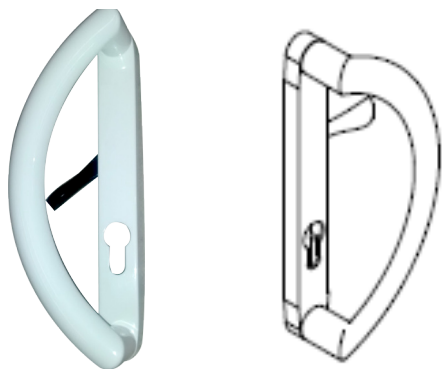

P HANDLE WITH CYLINDER

- ❖ Can be used as Left or Right Handed
- ❖ Available in White, Satin Silver, Black and Chrome

P HANDLE WITHOUT CYLINDER

- ❖ Can be used as Left or Right Handed
- ❖ Available in White, Satin Silver, Black and Chrome

For further assistance, call 01702 899440

www.alu-tec.co.uk

Fletchers Square, Temple Farm Industrial Estate, Southend-on-Sea, Essex SS2 5RN

SLIDING DOOR D HANDLE

D HANDLE WITH CYLINDER

- ❖ For use with enhanced security locks
- ❖ Handles to be ordered as handed - Right or Left
- ❖ Available in White, Satin Silver and Black