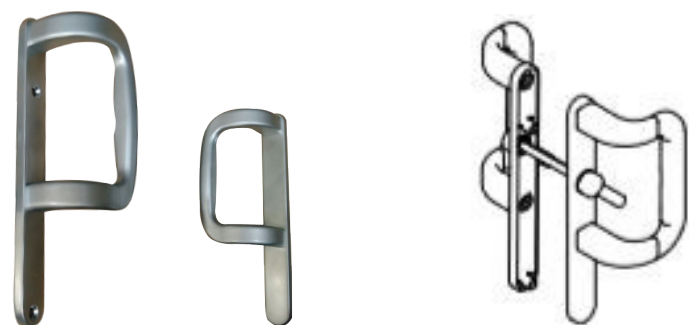

SLIDING DOOR HANDLES - VARIOUS

Inside:

- P Handles
- D Handles

For further assistance, call 01702 899440

www.alu-tec.co.uk

Fletchers Square, Temple Farm Industrial Estate, Southend-on-Sea, Essex SS2 5RN

SLIDING DOOR P HANDLE

P HANDLE WITH CYLINDER

- ❖ Can be used as Left or Right Handed
- ❖ Available in White, Satin Silver, Black and Chrome

P HANDLE WITHOUT CYLINDER

- ❖ Can be used as Left or Right Handed
- ❖ Available in White, Satin Silver, Black and Chrome

For further assistance, call 01702 899440

www.alu-tec.co.uk

Fletchers Square, Temple Farm Industrial Estate, Southend-on-Sea, Essex SS2 5RN

SLIDING DOOR D HANDLE

D HANDLE WITH CYLINDER

- ❖ For use with enhanced security locks
- ❖ Handles to be ordered as handed - Right or Left
- ❖ Available in White, Satin Silver and Black

D HANDLE WITHOUT CYLINDER

- ❖ For use with enhanced security locks
- ❖ Handles to be ordered as handed - Right or Left
- ❖ Available in White, Satin Silver and Black

For further assistance, call 01702 899440