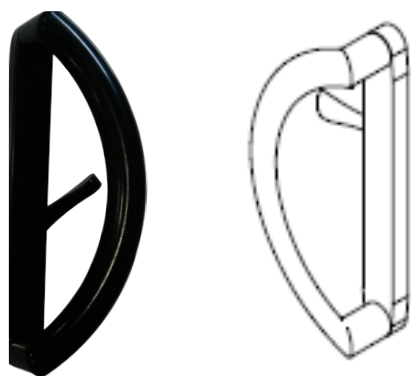

P HANDLE WITH CYLINDER

- ❖ Can be used as Left or Right Handed
- ❖ Available in White, Satin Silver, Black and Chrome

P HANDLE WITHOUT CYLINDER

- ❖ Can be used as Left or Right Handed
- ❖ Available in White, Satin Silver, Black and Chrome

For further assistance, call 01702 899440

www.alu-tec.co.uk

Fletchers Square, Temple Farm Industrial Estate, Southend-on-Sea, Essex SS2 5RN

SLIDING DOOR D HANDLE

D HANDLE WITH CYLINDER

- ❖ For use with enhanced security locks
- ❖ Handles to be ordered as handed - Right or Left
- ❖ Available in White, Satin Silver and Black

D HANDLE WITHOUT CYLINDER

- ❖ For use with enhanced security locks
- ❖ Handles to be ordered as handed - Right or Left
- ❖ Available in White, Satin Silver and Black

For further assistance, call 01702 899440