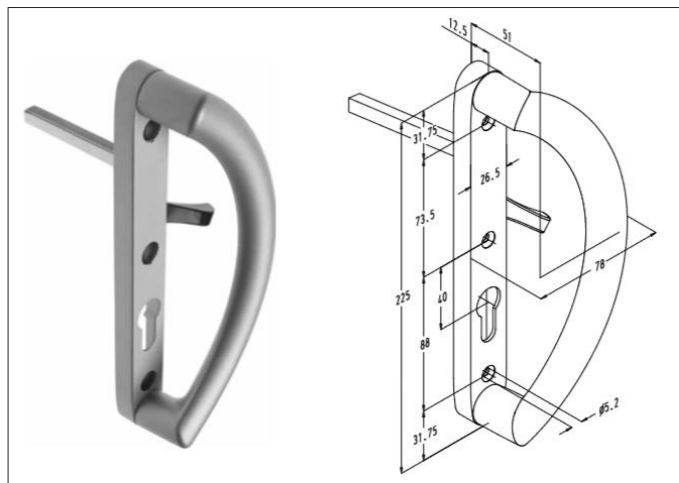

P HANDLE WITH CYLINDER

- ❖ Can be used as Left or Right Handed
- ❖ Available in White, Satin Silver, Black and Chrome

P HANDLE WITHOUT CYLINDER

- ❖ Can be used as Left or Right Handed
- ❖ Available in White, Satin Silver, Black and Chrome

For further assistance, call 01702 899440

www.alu-tec.co.uk

Fletchers Square, Temple Farm Industrial Estate, Southend-on-Sea, Essex SS2 5RN

SLIDING DOOR D HANDLE

D HANDLE WITH CYLINDER

- ❖ For use with enhanced security locks
- ❖ Handles to be ordered as handed - Right or Left
- ❖ Available in White, Satin Silver and Black