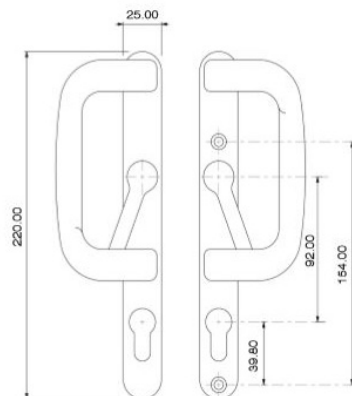

SLIDING DOOR P HANDLE

P HANDLE WITH CYLINDER

- ❖ Can be used as Left or Right Handed
- ❖ Available in White, Satin Silver, Black and Chrome