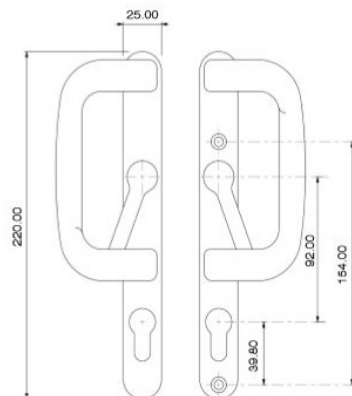

SLIDING DOOR P HANDLE

P HANDLE WITH CYLINDER

- ❖ Can be used as Left or Right Handed
- ❖ Available in White, Satin Silver, Black and Chrome

P HANDLE WITHOUT CYLINDER

- ❖ Can be used as Left or Right Handed
- ❖ Available in White, Satin Silver, Black and Chrome

For further assistance, call 01702 899440

www.alu-tec.co.uk

Fletchers Square, Temple Farm Industrial Estate, Southend-on-Sea, Essex SS2 5RN