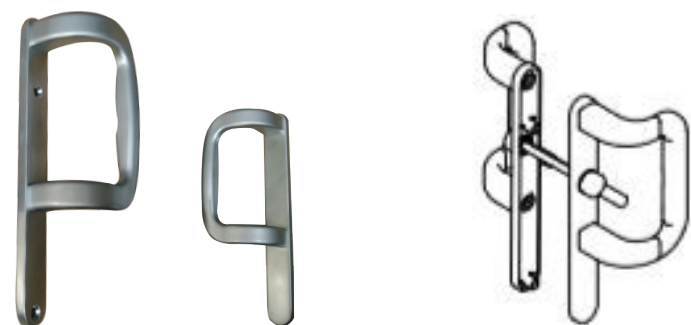

P HANDLE WITHOUT CYLINDER

- ❖ Can be used as Left or Right Handed
- ❖ Available in White, Satin Silver, Black and Chrome