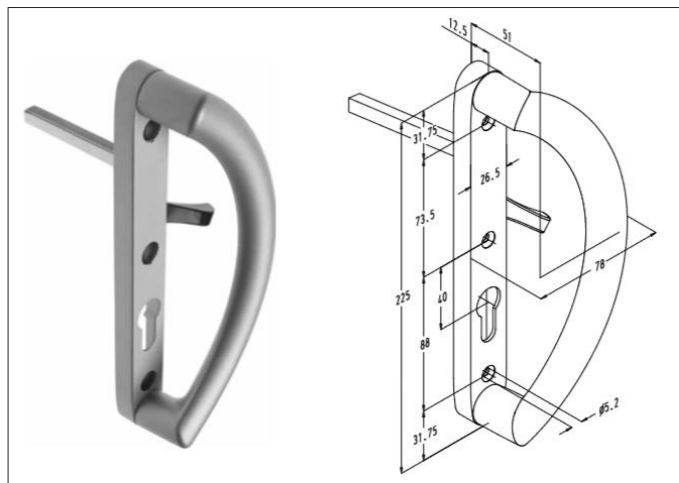

SLIDING DOOR D HANDLE

D HANDLE WITH CYLINDER

- ❖ Handles to be ordered as handed - Right or Left
- ❖ Available in White, Satin Silver and Black