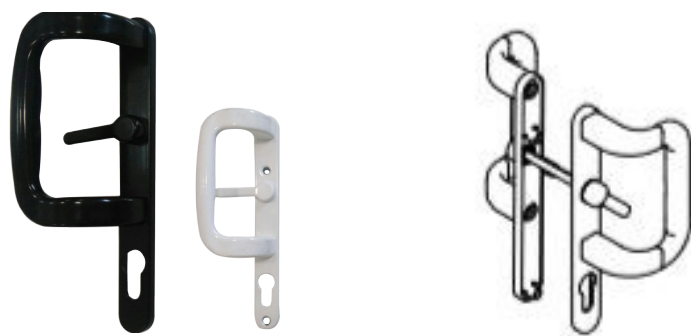

## SLIDING DOOR HANDLES - VARIOUS

### SLIDING DOOR P HANDLE

#### P HANDLE WITH CYLINDER

- ❖ Can be used as Left or Right Handed
- ❖ Available in White, Satin Silver, Black and Chrome