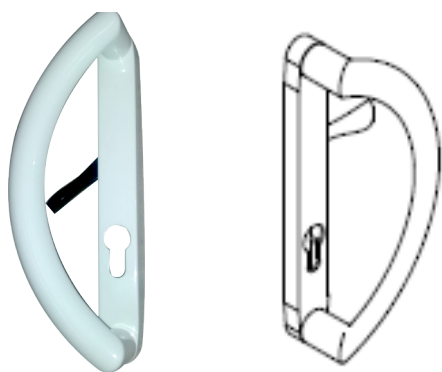

SLIDING DOOR D HANDLE

D HANDLE WITH CYLINDER

- ❖ Handles to be ordered as handed - Right or Left
- ❖ Available in White, Satin Silver and Black