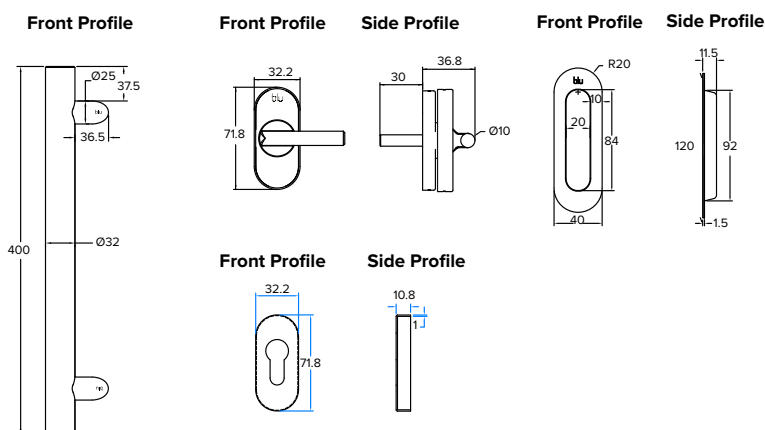

BLU™ STAINLESS STEEL SLIDING DOOR BAR HANDLES

- Contemporary, high quality patio sliding door handle
- Manufactured from 316 Marine Grade Stainless Steel
- Designed with no middle stem to avoid conflicting with locking mechanism
- Ideal for use where corrosion levels are high such as city or coastal environments and with acidic timber
- Part of a suited range of door and window hardware

COASTAL

Offset Round 'T' Bar Handle - KM850

- Single with secret fix handle kit or Back to Back handles
- Available in Satin Stainless Steel and Matt Black