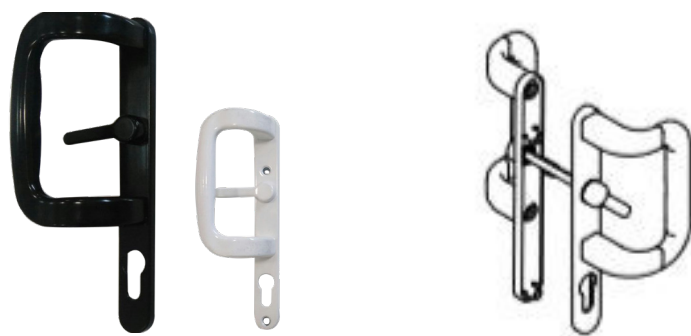

SLIDING DOOR P HANDLE

P HANDLE WITH CYLINDER

- ❖ Can be used as Left or Right Handed
- ❖ Available in White, Satin Silver, Black and Chrome