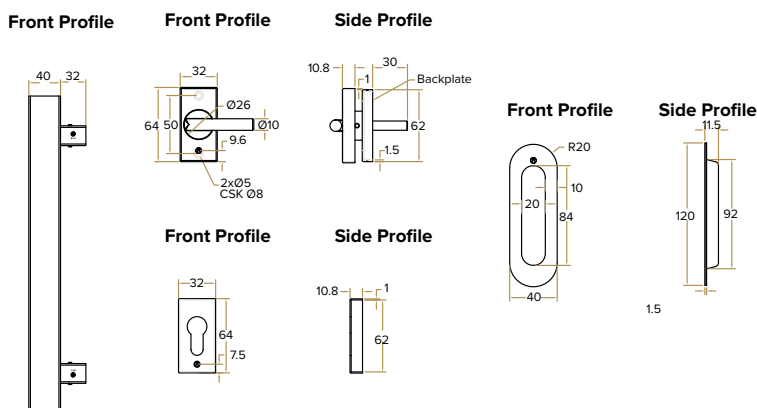

Offset Rectangular 'T' Bar Handle - KM856

- Single with secret fix handle kit or Back to Back handles
- Available in Satin Stainless Steel and Matt Black