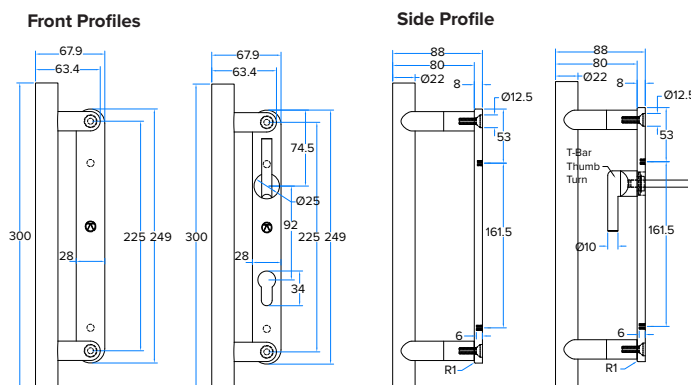

### Lift & Slide Patio Door Handles - KM7 Series

- Available in Satin Stainless Steel

**KM750** Internal lever & euro cut-out faceplate

**KM760** Internal lever & blank faceplate

**KM780** Back-to-back lever handle & euro cut-out faceplate