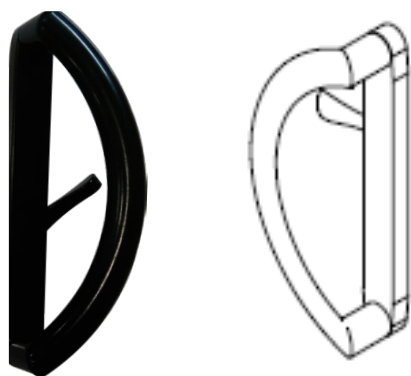

D HANDLE WITHOUT CYLINDER

- ❖ For use with enhanced security locks
- ❖ Handles to be ordered as handed - Right or Left
- ❖ Available in White, Satin Silver and Black

For further assistance, call 01702 899440

www.alu-tec.co.uk

Fletchers Square, Temple Farm Industrial Estate, Southend-on-Sea, Essex SS2 5RN