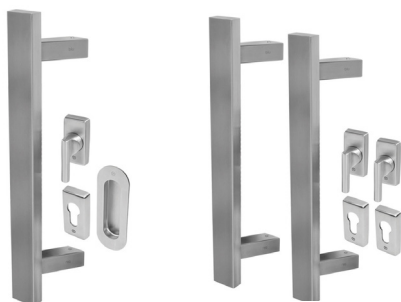

Offset Rectangular 'T' Bar Handle - KM856

- Single with secret fix handle kit or Back to Back handles
- Available in Satin Stainless Steel and Matt Black