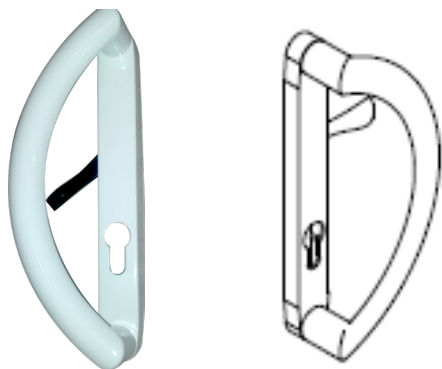

SLIDING DOOR D HANDLE

D HANDLE WITH CYLINDER

- ❖ For use with enhanced security locks
- ❖ Handles to be ordered as handed - Right or Left
- ❖ Available in White, Satin Silver and Black