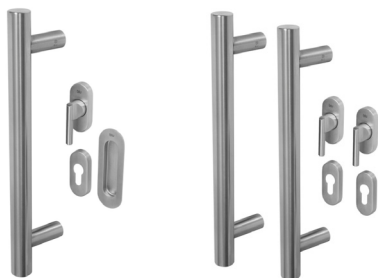

Inline Round 'T' Bar Handle - KM859

- Single with secret fix handle kit or Back to Back handles
- Available in Satin Stainless Steel and Matt Black