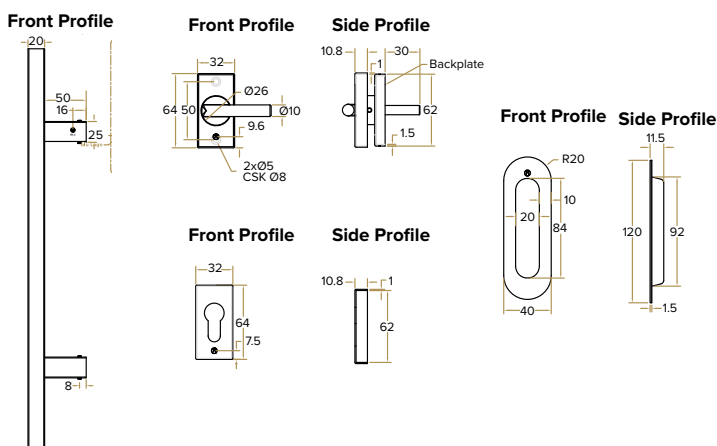

BLU™ STAINLESS STEEL SLIDING DOOR BAR HANDLES

- Contemporary, high quality patio sliding door handle
- Manufactured from 316 Marine Grade Stainless Steel
- Designed with no middle stem to avoid conflicting with locking mechanism
- Ideal for use where corrosion levels are high such as city or coastal environments and with acidic timber
- Part of a suited range of door and window hardware

COASTAL

Inline Rectangular 'T' Bar Handle - KM853

- Single with secret fix handle kit or Back to Back handles
- Available in Satin Stainless Steel and Matt Black