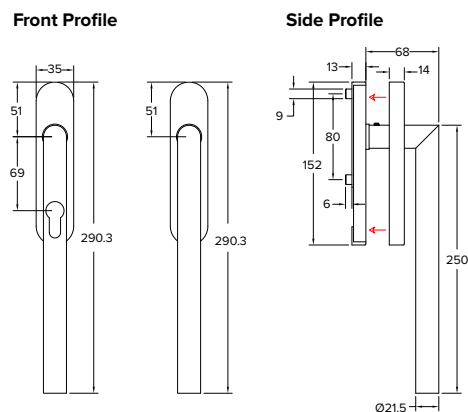

For further assistance, call 01702 899440

www.alu-tec.co.uk

Fletchers Square, Temple Farm Industrial Estate, Southend-on-Sea, Essex SS2 5RN