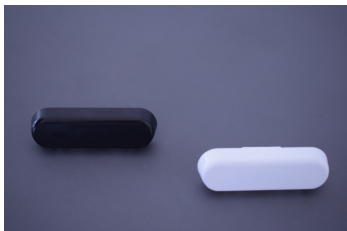

DRAIN CAPS

DRAIN HOLE COVER

❖ Available in White and Black

DRAIN HOLE COVER CAP

❖ Available in White and Black

WATER DRAIN CAP

❖ Available in White and Black

WATER DRAIN CAP WITH VALVE

❖ Available in White and Black

For further assistance, call 01702 899440

www.alu-tec.co.uk

Fletchers Square, Temple Farm Industrial Estate, Southend-on-Sea, Essex SS2 5RN