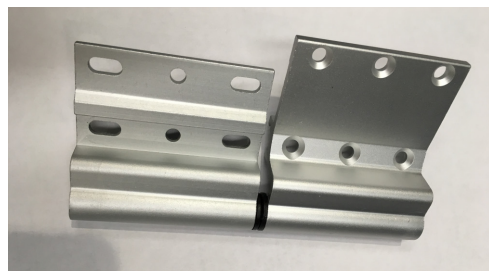

RESIDENTIAL DOOR HINGES

RX022 - Two part Door Hinge

- 2 Part Hinge L/H
- Available in white, silver and black

- 2 Part Hinge R/H
- Available in white, silver and black

RX07 - Door Hinge

- LH and RH
- Available in white, silver and black

For further assistance, call 01702 899440

www.alu-tec.co.uk

Fletchers Square, Temple Farm Industrial Estate, Southend-on-Sea, Essex SS2 5RN

BIFOLD DOOR HINGES

RX703 - Bifold Door Hinge

- BSF70 and F82 Systems
- Available in white, silver and black