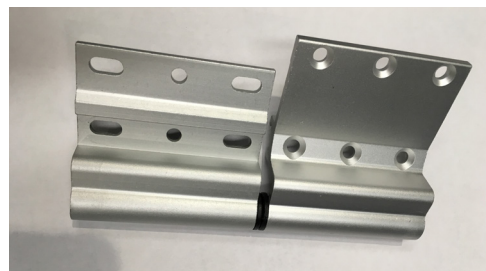

RESIDENTIAL DOOR HINGES

For use with SBD / PAS24 Residential Doors

RX022 - Two part Door Hinge

- 2 Part Hinge L/H
- Available in white, silver and black
- To be used on doors requiring SBD / PAS24

- 2 Part Hinge R/H
- Available in white, silver and black
- To be used on doors requiring SBD / PAS24