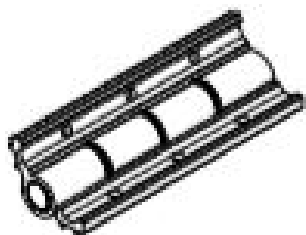

BIFOLD DOOR HINGES

- BSF70 and F82 Systems

- Available in white, silver and black