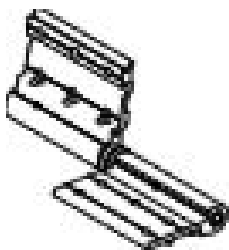

RX07 - Door Hinge