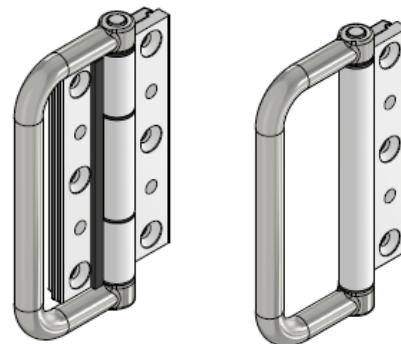

### Sigma Butt Hinge

The Sigma Butt Hinge is a self-contained hinge for aluminium residential doors.

The hinge is supplied ready to fit in one piece, as opposed to being a lift-off hinge or requiring a spindle to be inserted to attach the sash component.

## BIFOLD DOOR HINGES

### - BSF70 and F82 Systems

- Available in white, silver and black

## D HANDLE HINGE PULL

- Available for the F80 Iconik Bifold Door
- Integrated design for smooth, effortless operation of folding door panels
- Suitable for Inward and Outward Opening Doors
- Black Finish Only