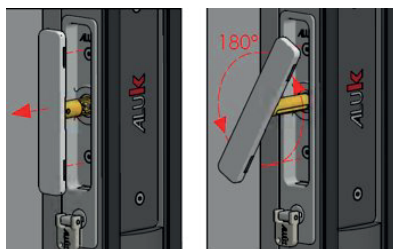

- ❖ F82 Door Only
- ❖ Lever & T Handle available in White, Silver, Black, Brushed Stainless Steel and Grey.