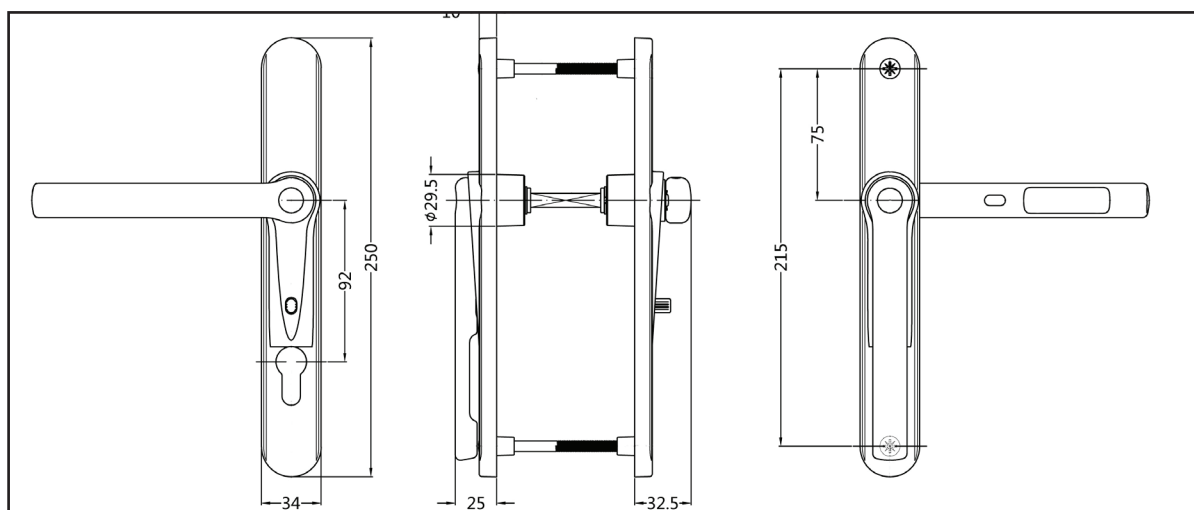

CLEARLINE SECURIFOLD FOLDING DOOR HANDLE

The Clearline SecuriFold door handle from greenteQ has been designed to allow the lever of the handle to fold down vertically when not in use, locating snugly against the backplate.

- Can be used on bi-folds and resi doors to prevent lever clashing against the wall
- Works with most multi-point 92PZ door locks on bi-fold and resi-doors
- Stands off profile by only 25mm in inactive position
- Levers fold vertically against backplate when not in use to allow neat stacking and provide clear sightlines through glass when closed
- Internal and external levers operate independently
- Top of lever pushes in to allow turn action
- Location peg holds the lever in place in inactive position to prevent handle rattle
- Identical screw centres to standard long backplate Alpha door handle
- Available as left handed or right handed and in white, anthracite grey, black, satin and polished chrome finishes

www.alu-tec.co.uk

Fletchers Square, Temple Farm Industrial Estate, Southend-on-Sea, Essex SS2 5RN

BLU™ STAINLESS STEEL BIFOLDING HANDLE

- Ergonomic bi-fold door handle
- Comes complete with 63 x 25mm backplate and has a mounted 7x7x50mm spindle, the lever operates to an opening angle of 21.5 degrees
- Manufactured from solid 316 Marine Grade Stainless Steel
- Ideal for use where corrosion levels are high such as city or coastal environments and with acidic timber