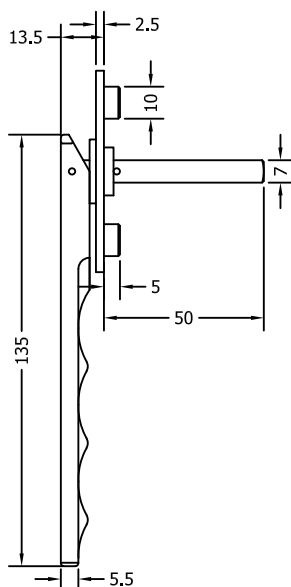

www.alu-tec.co.uk

Fletchers Square, Temple Farm Industrial Estate, Southend-on-Sea, Essex SS2 5RN

BLU™ STAINLESS STEEL BIFOLDING HANDLE

- Ergonomic bi-fold door handle
- Comes complete with 63 x 25mm backplate and has a mounted 7x7x50mm spindle, the lever operates to an opening angle of 21.5 degrees
- Manufactured from solid 316 Marine Grade Stainless Steel
- Ideal for use where corrosion levels are high such as city or coastal environments and with acidic timber

COASTAL

Front Profile

Side Profile

For further assistance, call 01702 899440

www.alu-tec.co.uk

Fletchers Square, Temple Farm Industrial Estate, Southend-on-Sea, Essex SS2 5RN