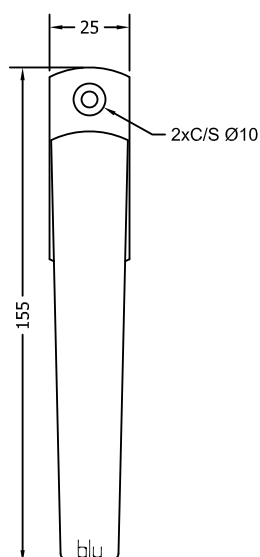

www.alu-tec.co.uk

Fletchers Square, Temple Farm Industrial Estate, Southend-on-Sea, Essex SS2 5RN

BLU™ STAINLESS STEEL BIFOLDING HANDLE

- Ergonomic bi-fold door handle
- Comes complete with 63 x 25mm backplate and has a mounted 7x7x50mm spindle, the lever operates to an opening angle of 21.5 degrees
- Manufactured from solid 316 Marine Grade Stainless Steel
- Ideal for use where corrosion levels are high such as city or coastal environments and with acidic timber

COASTAL

Front Profile

Side Profile

For further assistance, call 01702 899440

www.alu-tec.co.uk

Fletchers Square, Temple Farm Industrial Estate, Southend-on-Sea, Essex SS2 5RN