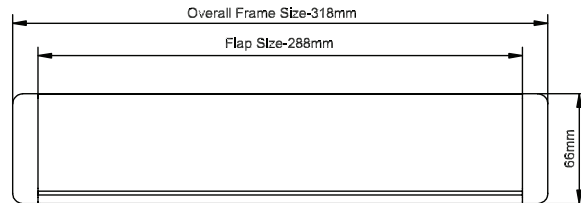

LETTERPLATES - VARIOUS

Inside:

- Premium Letterplate
- 12" Slimline Midrail Letterplate

For further assistance, call 01702 899440

www.alu-tec.co.uk

Fletchers Square, Temple Farm Industrial Estate, Southend-on-Sea, Essex SS2 5RN

PREMIUM LETTERPLATE

- 180 degree opening
- 40/80mm depth sleeves
- External & internal weather and draught seals
- Available in five colours - Black, white, chrome, gold and brushed
- Coating Tested to BS.EN:2007 Grade 5
- 10 year corrosion and mechanical guarantees

For further assistance, call 01702 899440

www.alu-tec.co.uk

Fletchers Square, Temple Farm Industrial Estate, Southend-on-Sea, Essex SS2 5RN

12" SLIMLINE MIDRAIL LETTERPLATE

This slimline letterplate is 56mm deep, ideal for midrails. Contemporary styling featuring attractive convex cured metal flaps that open to near vertical both inside and outside so that parcels can be put through the door without putting stress on the letterbox's springs.

- Contemporary styling
- 56mm ideal for slim midrails
- 320mm x 56mm overall size
250mm x 31mm internal aperture
- Available in Satin finish
- Nylon brush seal to inside and external foam seal
- Near 180° opening (in and out)
- Durable - tested to BS EN 13724 and BS EN 1670
- Cushioned Closing Action