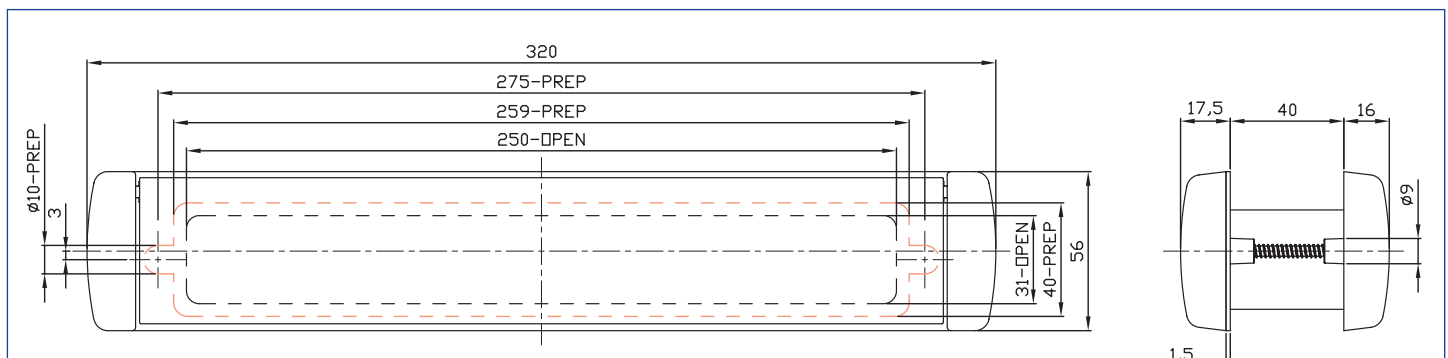

PREMIUM LETTERPLATE

- 180 degree opening
- 40/80mm depth sleeves
- External & internal weather and draught seals
- Available in five colours - Black, white, chrome, gold and brushed
- Coating Tested to BS.EN:2007 Grade 5
- 10 year corrosion and mechanical guarantees

For further assistance, call 01702 899440

www.alu-tec.co.uk

Fletchers Square, Temple Farm Industrial Estate, Southend-on-Sea, Essex SS2 5RN

12" SLIMLINE MIDRAIL LETTERPLATE

This slimline letterplate is 56mm deep, ideal for midrails. Contemporary styling featuring attractive convex cured metal flaps that open to near vertical both inside and outside so that parcels can be put through the door without putting stress on the letterbox's springs.

- Contemporary styling
- 56mm ideal for slim midrails
- 320mm x 56mm overall size
250mm x 31mm internal aperture
- Available in Satin finish
- Nylon brush seal to inside and external foam seal
- Near 180° opening (in and out)
- Durable - tested to BS EN 13724 and BS EN 1670
- Cushioned Closing Action