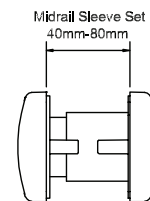

LETTERPLATES - VARIOUS

Inside:

- Premium Letterplate
- 12" Slimline Midrail Letterplate

For further assistance, call 01702 899440

www.alu-tec.co.uk

Fletchers Square, Temple Farm Industrial Estate, Southend-on-Sea, Essex SS2 5RN

PREMIUM LETTERPLATE

- 180 degree opening
- 40/80mm depth sleeves
- External & internal weather and draught seals
- Available in five colours - Black, white, chrome, gold and brushed
- Coating Tested to BS.EN:2007 Grade 5
- 10 year corrosion and mechanical guarantees

For further assistance, call 01702 899440

www.alu-tec.co.uk

Fletchers Square, Temple Farm Industrial Estate, Southend-on-Sea, Essex SS2 5RN

12" SLIMLINE MIDRAIL LETTERPLATE

This slimline letterplate is 56mm deep, ideal for midrails. Contemporary styling featuring attractive convex cured metal flaps that open to near vertical both inside and outside so that parcels can be put through the door without putting stress on the letterbox's springs.

- Contemporary styling
- 56mm ideal for slim midrails
- 320mm x 56mm overall size
250mm x 31mm internal aperture
- Available in Satin finish
- Nylon brush seal to inside and external foam seal
- Near 180° opening (in and out)
- Durable - tested to BS EN 13724 and BS EN 1670
- Cushioned Closing Action