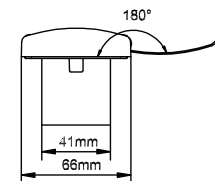

LETTERPLATES - VARIOUS

Inside:

- Premium Letterplate
- 12" Slimline Midrail Letterplate

For further assistance, call 01702 899440

www.alu-tec.co.uk

Fletchers Square, Temple Farm Industrial Estate, Southend-on-Sea, Essex SS2 5RN

PREMIUM LETTERPLATE

- 180 degree opening
- 40/80mm depth sleeves
- External & internal weather and draught seals
- Available in five colours - Black, white, chrome, gold and brushed
- Coating Tested to BS.EN:2007 Grade 5
- 10 year corrosion and mechanical guarantees

For further assistance, call 01702 899440

www.alu-tec.co.uk

Fletchers Square, Temple Farm Industrial Estate, Southend-on-Sea, Essex SS2 5RN

12" SLIMLINE MIDRAIL LETTERPLATE

This slimline letterplate is 56mm deep, ideal for midrails. Contemporary styling featuring attractive convex cured metal flaps that open to near vertical both inside and outside so that parcels can be put through the door without putting stress on the letterbox's springs.

- Contemporary styling
- 56mm ideal for slim midrails
- 320mm x 56mm overall size
250mm x 31mm internal aperture
- Available in Satin finish
- Nylon brush seal to inside and external foam seal
- Near 180° opening (in and out)
- Durable - tested to BS EN 13724 and BS EN 1670
- Cushioned Closing Action