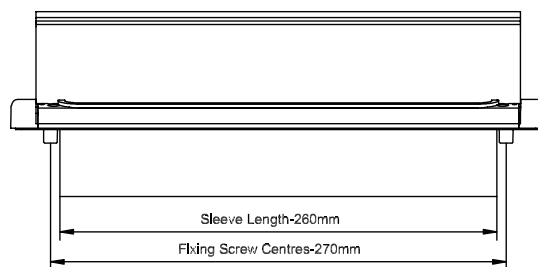

LETTERPLATES - VARIOUS

Inside:

- Premium Letterplate
- 12" Slimline Midrail Letterplate

For further assistance, call 01702 899440

www.alu-tec.co.uk

Fletchers Square, Temple Farm Industrial Estate, Southend-on-Sea, Essex SS2 5RN

PREMIUM LETTERPLATE

- 180 degree opening
- 40/80mm depth sleeves
- External & internal weather and draught seals
- Available in five colours - Black, white, chrome, gold and brushed
- Coating Tested to BS.EN:2007 Grade 5
- 10 year corrosion and mechanical guarantees

For further assistance, call 01702 899440

www.alu-tec.co.uk

Fletchers Square, Temple Farm Industrial Estate, Southend-on-Sea, Essex SS2 5RN

12" SLIMLINE MIDRAIL LETTERPLATE

This slimline letterplate is 56mm deep, ideal for midrails. Contemporary styling featuring attractive convex cured metal flaps that open to near vertical both inside and outside so that parcels can be put through the door without putting stress on the letterbox's springs.

- Contemporary styling
- 56mm ideal for slim midrails
- 320mm x 56mm overall size
250mm x 31mm internal aperture
- Available in Satin finish
- Nylon brush seal to inside and external foam seal
- Near 180° opening (in and out)
- Durable - tested to BS EN 13724 and BS EN 1670
- Cushioned Closing Action