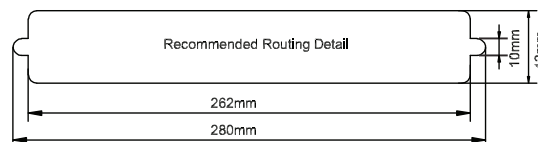

LETTERPLATES - VARIOUS

Inside:

- Premium Letterplate
- 12" Slimline Midrail Letterplate

For further assistance, call 01702 899440

www.alu-tec.co.uk

Fletchers Square, Temple Farm Industrial Estate, Southend-on-Sea, Essex SS2 5RN

PREMIUM LETTERPLATE

- 180 degree opening
- 40/80mm depth sleeves
- External & internal weather and draught seals
- Available in five colours - Black, white, chrome, gold and brushed
- Coating Tested to BS.EN:2007 Grade 5
- 10 year corrosion and mechanical guarantees

For further assistance, call 01702 899440

www.alu-tec.co.uk

Fletchers Square, Temple Farm Industrial Estate, Southend-on-Sea, Essex SS2 5RN

12" SLIMLINE MIDRAIL LETTERPLATE

This slimline letterplate is 56mm deep, ideal for midrails. Contemporary styling featuring attractive convex cured metal flaps that open to near vertical both inside and outside so that parcels can be put through the door without putting stress on the letterbox's springs.

- Contemporary styling
- 56mm ideal for slim midrails
- 320mm x 56mm overall size
250mm x 31mm internal aperture
- Available in Satin finish
- Nylon brush seal to inside and external foam seal
- Near 180° opening (in and out)
- Durable - tested to BS EN 13724 and BS EN 1670
- Cushioned Closing Action