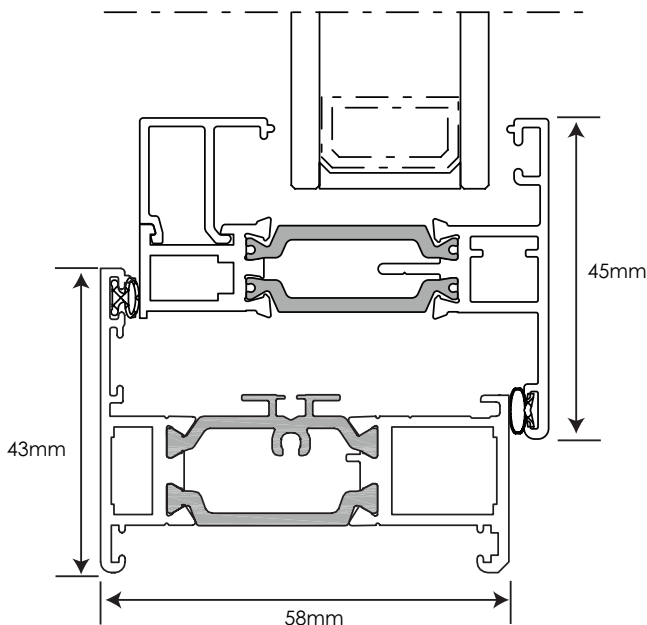

For further assistance, call 01702 899440

www.alu-tec.co.uk

Fletchers Square, Temple Farm Industrial Estate, Southend-on-Sea, Essex SS2 5RN