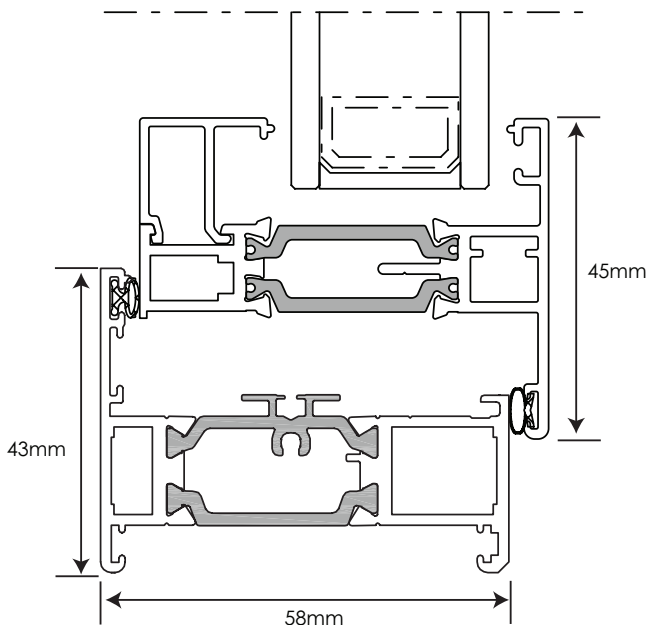

For further assistance, call 01702 899440

www.alu-tec.co.uk

Fletchers Square, Temple Farm Industrial Estate, Southend-on-Sea, Essex SS2 5RN