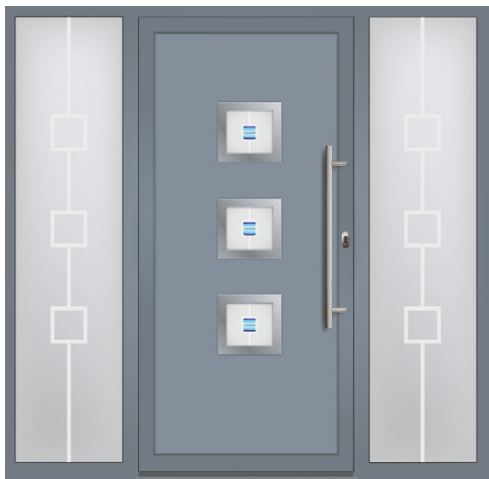

Polar Red

Polar Green

Chamonix 3

Silver Grey (RAL 7001) frame and door with full length sandblasted glass side panels.
Pop Art Blue Fusion tiles in the door glass.