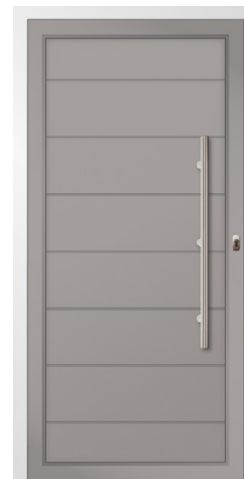

Igman

Platinum Grey (RAL 7036) door and white frame.