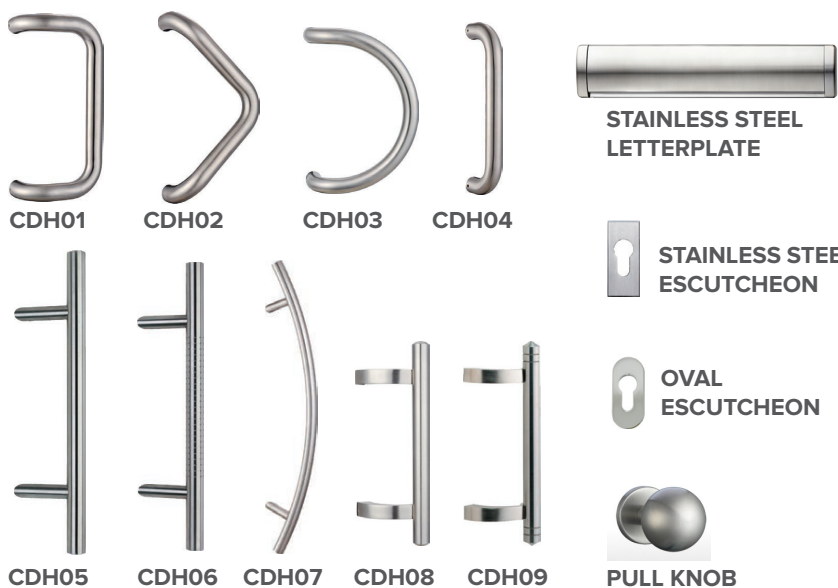

Shown with stainless steel glazing trims.

Veysonnez 3

Blue (RAL 5005) door and white frame.

Veysonnez 5

Standard White door and frame.
Shown with stainless steel trim.

Contemporary Aluminium Door Collection - Summary

The full range of doors available are shown below including door designs not shown in the preceding pages

Door Furniture

The contemporary aluminium door collection comes with a range of pull and bar handles.