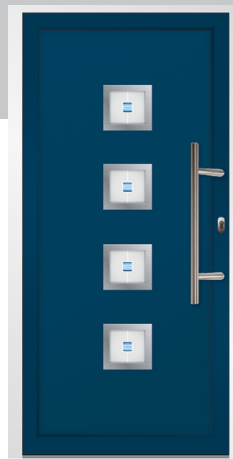

Standard White door and frame.

Meribel 4

Blue (RAL 5005) door and white frame.
Shown with 60mm Pop Art Blue Fusion glass tiles on sandblasted glass and stainless steel glazing trims.

Pop Art Blue

Fusion 01