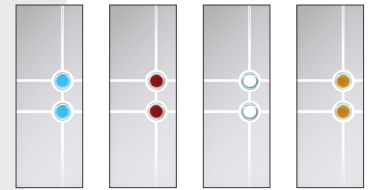

Neoslope 3

Iron Grey (RAL 7011) door and white frame.
Shown with sandblasted glass glazing panels.

Peca 3

Standard White door and frame.
Shown with sandblasted glass glazing panels.

Lemon Yellow (RAL 1012)

Red Orange (RAL 2001)

Brown Red (RAL 3011)

Summit 6

Standard White door and frame.

Tavascan 2

Silver Grey (RAL 7001) door and frame.

Sandblasted glass with Tondo Rosso 60mm Fusion tiles and stainless steel trims.