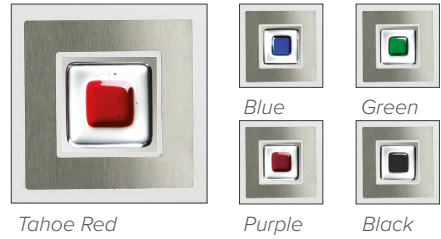

CONTEMPORARY

Aluminium Door Collection

Alberg 1

Silver Grey (RAL 7001) with Tahoe Fusion tile glass.

Shown with stainless steel glazing trim.

Sandblasted Tahoe Fusion tiles available with either Red, Green, Purple or Black bevels.

Tahoe Red

Purple

Black

Blue

Green

Artuby 3

Platinum Grey (RAL 7036) & Pigeon Blue (RAL 5014) doors and frames.

Shown with and without stainless steel glazing trims.

Neoslope 3

Iron Grey (RAL 7011) door and white frame.
Shown with sandblasted glass glazing panels.

Peca 3

Standard White door and frame.
Shown with sandblasted glass glazing panels.

Lemon Yellow (RAL 1012)

Shown with stainless steel glazing trims.

Veysonnez 3

Blue (RAL 5005) door and white frame.

Veysonnez 5

Standard White door and frame.
Shown with stainless steel trim.

Contemporary Aluminium Door Collection - Summary