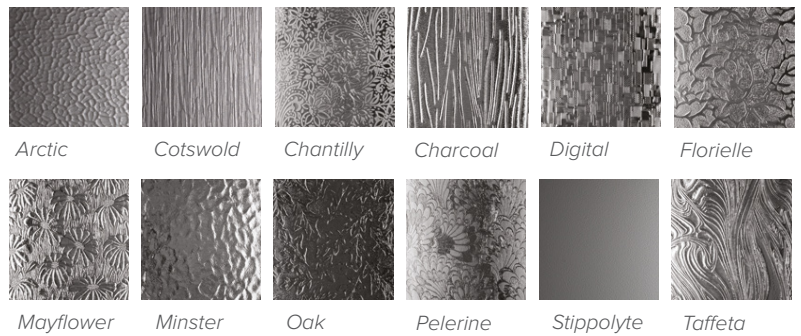

Tahoe Red

Purple

Black

Blue

Green

Artuby 3

Platinum Grey (RAL 7036) & Pigeon Blue (RAL 5014) doors and frames.

Shown with and without stainless steel glazing trims.

Finishing Trims

Stainless steel glass surround trims are available on most door designs and can be added to the inside and outside door panel faces, accentuating the glass and door design with a crisp, clean and contemporary finish.

Autrans 2

Platinum Grey (RAL 7036) door and frame.

Shown with stainless steel glazing trims.

Backing Glass

A range of toughened Pilkington backing glass textures are available to choose from when specifying glass for your door.

Neoslope 3

Iron Grey (RAL 7011) door and white frame.
Shown with sandblasted glass glazing panels.

Peca 3

Standard White door and frame.
Shown with sandblasted glass glazing panels.

Lemon Yellow (RAL 1012)