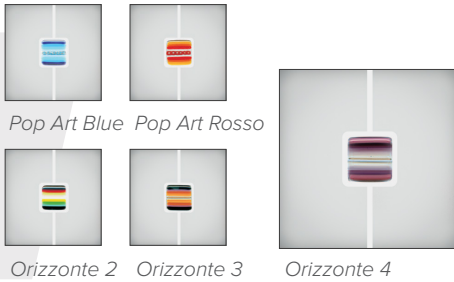

Pop Art Blue Pop Art Rosso

Orizzonte 2 Orizzonte 3 Orizzonte 4