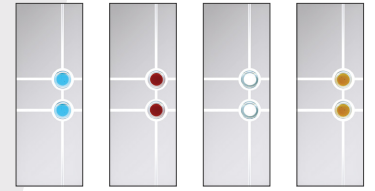

*Tondo
Bluavio*

*Tondo
Rosso*

*Tondo
Bianco*

*Tondo
Topazio*