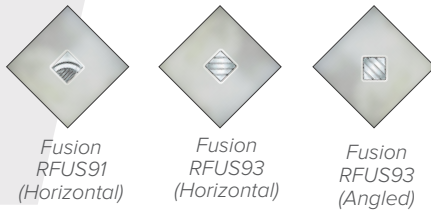

Fusion RFUS91 (Horizontal)

Fusion RFUS93 (Horizontal)

Fusion RFUS93 (Angled)