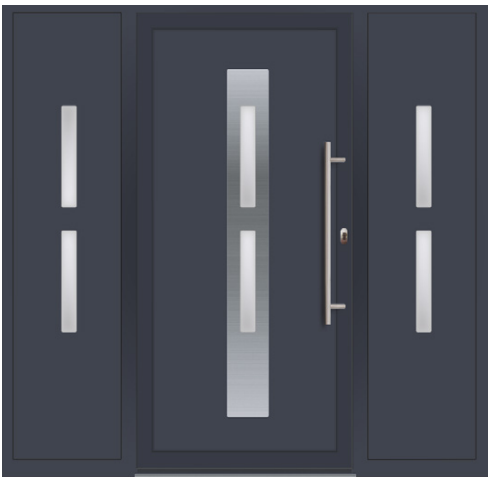

Valnord 2

*Graphite Grey (RAL 7024) frame, door
and side panel infills.
Shown with stainless
steel trim.*