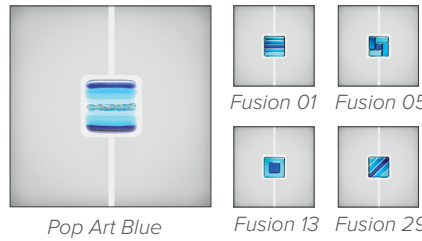

Pop Art Blue

Fusion 01 Fusion 05

Fusion 13 Fusion 29