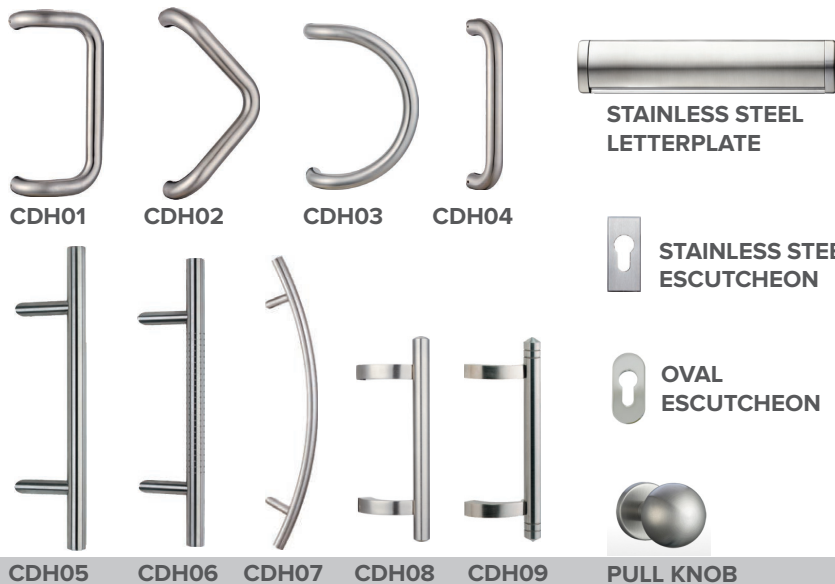

Basalt Grey (RAL 7012)  
Shown with stainless steel trim.

For full summary of all doors from The Contemporary Collection see back page.

**Backing Glass**

A range of toughened Pilkington backing glass textures are available to choose from when specifying glass for your door.

**Door Furniture**

The contemporary aluminium door collection comes with a range of pull and bar handles.

**Standard Door Colours**

**Surface Colours**

Alternatively you can select from a variety of RAL colours