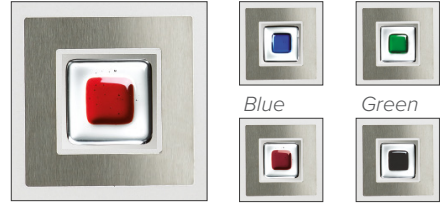

### Alberg 1

Silver Grey (RAL 7001) with Tahoe Fusion tile glass.

Shown with stainless steel glazing trim.

Sandblasted Tahoe Fusion tiles available with either Red, Green, Purple or Black bevels.

Tahoe Red