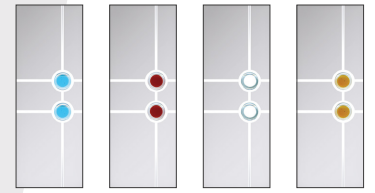

Red Orange (RAL 2001)

Brown Red (RAL 3011)

Summit 6

Standard White door and frame.

Tavascan 2

Silver Grey (RAL 7001) door and frame.
Sandblasted glass with Tondo Rosso 60mm Fusion tiles and stainless steel trims.