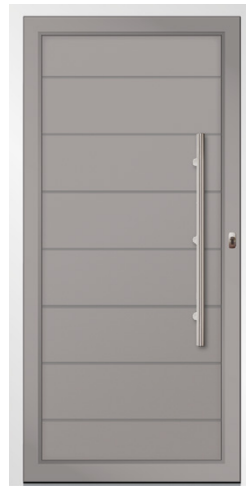

Sandblasted Timor

Carona 2

Platinum Grey (RAL 7036) door and frame.

Shown here with stainless steel glazing trims.

FINISHING TRIMS

Stainless steel glass surround trims are available on most door designs and can be added to the inside and outside door panel faces, accentuating the glass and door design with a crisp, clean and contemporary finish.