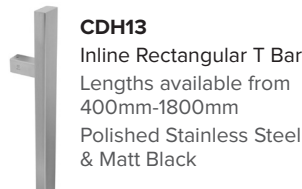

Standard Black door and white frame.

Shown with stainless steel glazing trims.

DOOR FURNITURE

The contemporary aluminium door collection comes with a range of pull and bar handles.

POPULAR COLOUR OPTIONS

Traffic White
RAL 9016