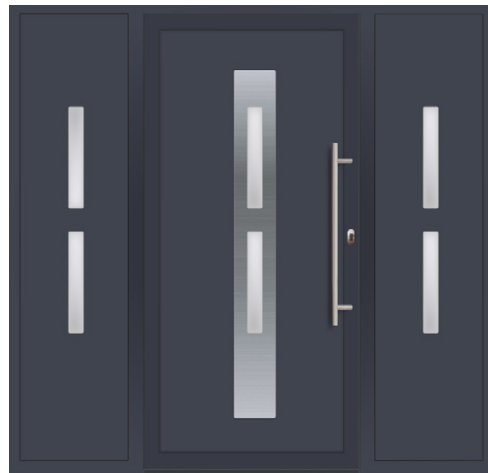

Valnord 2

Iron Grey (RAL 7011) door and frame.
Shown with stainless steel trim.