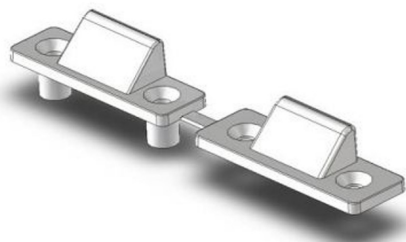

## SASH BLOCKS AND LOCATION WEDGES

### LIFT UP BLOCKS

- ❖ For 70mm Frames
- ❖ Available in White, Brown, Caramel and Black
- ❖ Screw In

### SASH LOCATION WEDGES

- ❖ For 70mm Frames
- ❖ Available in White, Brown, Caramel and Black
- ❖ Designed to aid compression on the hinge side of casement windows.

- ❖ For 70mm Frames
- ❖ Available in White
- ❖ Designed to aid compression on the hinge side of casement windows.