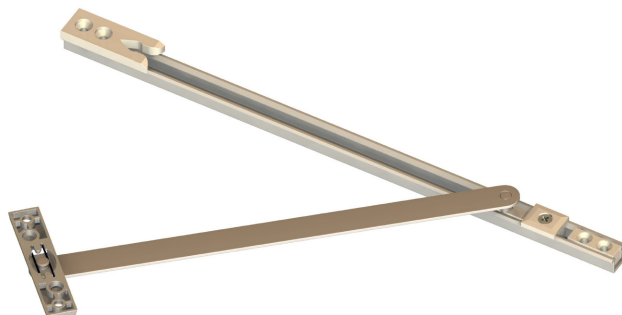

CASEMENT RESTRICTOR CATCH

Casement Only - Type 1

- ❖ Spring loaded safety and security catch.
- ❖ Suitable for outwards opening windows.
- ❖ Gives up to a maximum of 50mm opening providing both ventilation and child safety.
- ❖ To release catch from secured position, pull window back and hold the spring loaded arm.
- ❖ Catch automatically engages studplate upon closing.

Casement Only - Type 2

- ❖ Suitable for outwards and inwards opening windows.
- ❖ Restricts opening to a maximum of 100mm, providing ventilation and child safety.
- ❖ Stay arm easily released with a screwdriver from sash/frame bracket for full opening of window.
- ❖ Manual engagement required to regain safety operation.

For further assistance, call 01702 899440

www.alu-tec.co.uk

Fletchers Square, Temple Farm Industrial Estate, Southend-on-Sea, Essex SS2 5RN

DOOR RESTRICTOR

- ❖ Hold Open Door Restrictors is available with passivated mild steel arms as standard.
- ❖ The restrictor body fits in the full depth eurogroove at the top of the door and restricts the opening to 90 degrees or more, depending on where the frame part is fixed.
- ❖ The hold-open function prevents the sash from blowing closed in normal wind conditions.
- ❖ The restrictor features a Friction Pad.
- ❖ The door restrictors are designed to operate in a minimum 12mm air gap.
- ❖ Complete with mouldings to NYLON 66 for less wear and greater durability.
- ❖ Different positioning of the frame/sash parts will give the required hold open position.
- ❖ The friction can be easily adjusted and the arm can be disconnected should it be necessary to open the door fully.
- ❖ Can be retro fitted to existing doors.