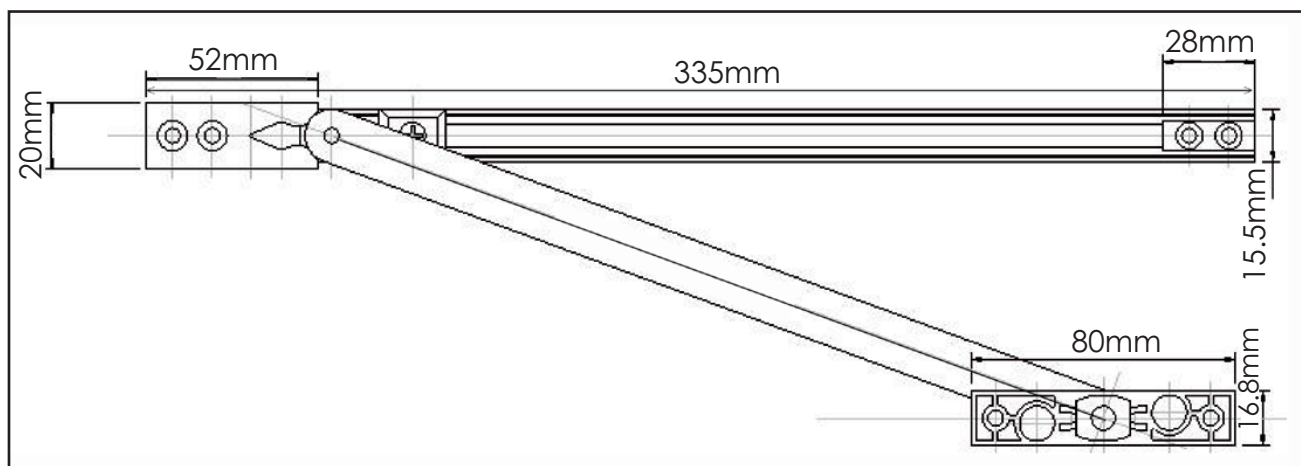

For further assistance, call 01702 899440

www.alu-tec.co.uk

Fletchers Square, Temple Farm Industrial Estate, Southend-on-Sea, Essex SS2 5RN