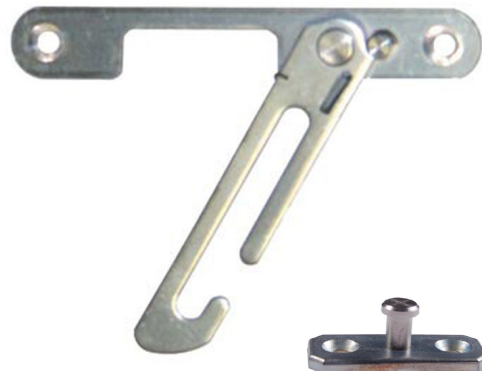

RESTRICTORS - VARIOUS

Inside:

- Casement Restrictor Catch
- Door Restrictor

For further assistance, call 01702 899440

www.alu-tec.co.uk

Fletchers Square, Temple Farm Industrial Estate, Southend-on-Sea, Essex SS2 5RN

CASEMENT RESTRICTOR CATCH

Casement Only - Type 1

- ❖ Spring loaded safety and security catch.
- ❖ Suitable for outwards opening windows.
- ❖ Gives up to a maximum of 50mm opening providing both ventilation and child safety.
- ❖ To release catch from secured position, pull window back and hold the spring loaded arm.
- ❖ Catch automatically engages studplate upon closing.

Casement Only - Type 2

- ❖ Suitable for outwards and inwards opening windows.
- ❖ Restricts opening to a maximum of 100mm, providing ventilation and child safety.
- ❖ Stay arm easily released with a screwdriver from sash/frame bracket for full opening of window.
- ❖ Manual engagement required to regain safety operation.

For further assistance, call 01702 899440

www.alu-tec.co.uk

Fletchers Square, Temple Farm Industrial Estate, Southend-on-Sea, Essex SS2 5RN

DOOR RESTRICTOR

- ❖ Hold Open Door Restrictors is available with passivated mild steel arms as standard.
- ❖ The restrictor body fits in the full depth eurogroove at the top of the door and restricts the opening to 90 degrees or more, depending on where the frame part is fixed.
- ❖ The hold-open function prevents the sash from blowing closed in normal wind conditions.
- ❖ The restrictor features a Friction Pad.
- ❖ The door restrictors are designed to operate in a minimum 12mm air gap.
- ❖ Complete with mouldings to NYLON 66 for less wear and greater durability.
- ❖ Different positioning of the frame/sash parts will give the required hold open position.
- ❖ The friction can be easily adjusted and the arm can be disconnected should it be necessary to open the door fully.
- ❖ Can be retro fitted to existing doors.