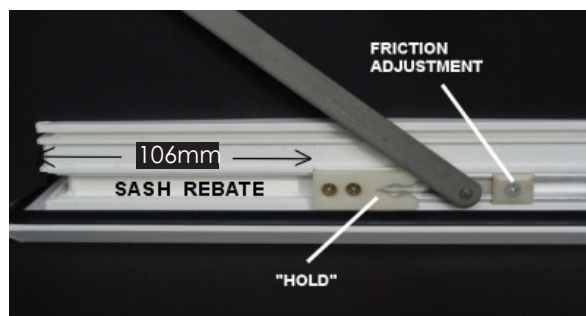

CASEMENT RESTRICTOR CATCH

Casement Only - Type 1

- ❖ Spring loaded safety and security catch.
- ❖ Suitable for outwards opening windows.
- ❖ Gives up to a maximum of 50mm opening providing both ventilation and child safety.
- ❖ To release catch from secured position, pull window back and hold the spring loaded arm.
- ❖ Catch automatically engages studplate upon closing.

Casement Only - Type 2

- ❖ Suitable for outwards and inwards opening windows.
- ❖ Restricts opening to a maximum of 100mm, providing ventilation and child safety.
- ❖ Stay arm easily released with a screwdriver from sash/frame bracket for full opening of window.
- ❖ Manual engagement required to regain safety operation.

For further assistance, call 01702 899440

www.alu-tec.co.uk

Fletchers Square, Temple Farm Industrial Estate, Southend-on-Sea, Essex SS2 5RN

DOOR RESTRICTOR

- ❖ Hold Open Door Restrictors is available with passivated mild steel arms as standard.
- ❖ The restrictor body fits in the full depth eurogroove at the top of the door and restricts the opening to 90 degrees or more, depending on where the frame part is fixed.
- ❖ The hold-open function prevents the sash from blowing closed in normal wind conditions.
- ❖ The restrictor features a Friction Pad.
- ❖ The door restrictors are designed to operate in a minimum 12mm air gap.
- ❖ Complete with mouldings to NYLON 66 for less wear and greater durability.
- ❖ Different positioning of the frame/sash parts will give the required hold open position.
- ❖ The friction can be easily adjusted and the arm can be disconnected should it be necessary to open the door fully.
- ❖ Can be retro fitted to existing doors.