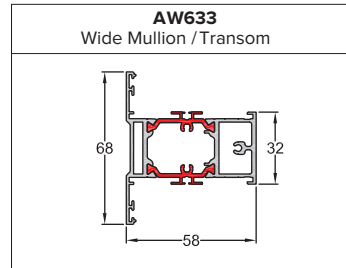

TRANSOMS & MULLIONS

Please note: The default Transom/Mullion on our system is **AW632**. Our price list is based on this profile, alternative transom/mullions will incur an additional charge. Please ensure you specify the correct transom/mullion when submitting your enquiry/order.