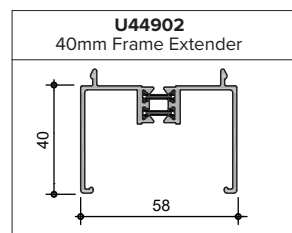

Please ensure you specify the correct glazing bead when submitting your enquiry/order.

CILLS

COUPLER

FRAME EXTENDER

BAY POLES

INSTALLATION TRIMS