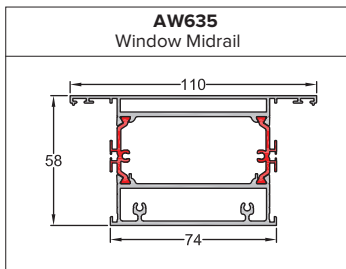

TRANSOMS & MULLIONS

Please note: The default Transom/Mullion on our system is **AW632**. Our price list is based on this profile, alternative transom/mullions will incur an additional charge. Please ensure you specify the correct transom/mullion when submitting your enquiry/order.