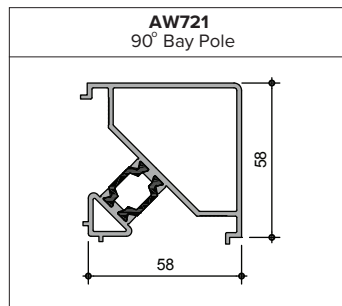

Please ensure you specify the correct glazing bead when submitting your enquiry/order.

CILLS

COUPLER

FRAME EXTENDER

BAY POLES

INSTALLATION TRIMS