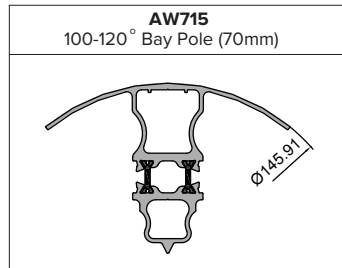

Please ensure you specify the correct glazing bead when submitting your enquiry/order.

CILLS

COUPLER

FRAME EXTENDER

BAY POLES

INSTALLATION TRIMS