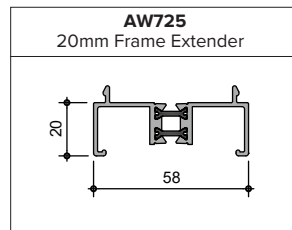

Please ensure you specify the correct glazing bead when submitting your enquiry/order.

CILLS

COUPLER

FRAME EXTENDER

BAY POLES

INSTALLATION TRIMS