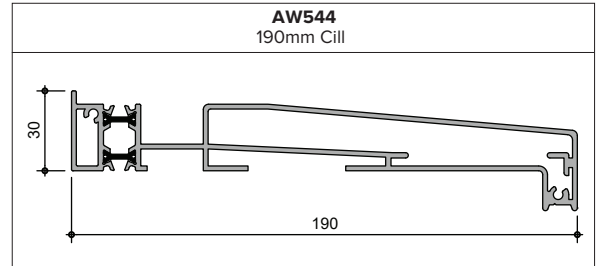

TRANSOMS & MULLIONS

Please note: The default Transom/Mullion on our system is **AW632**. Our price list is based on this profile, alternative transom/mullions will incur an additional charge. Please ensure you specify the correct transom/mullion when submitting your enquiry/order.

Please ensure you specify the correct glazing bead when submitting your enquiry/order.

CILLS

COUPLER

FRAME EXTENDER

BAY POLES

INSTALLATION TRIMS