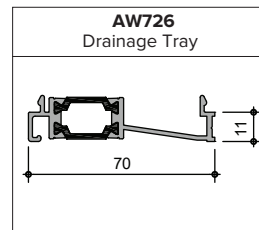

Please ensure you specify the correct glazing bead when submitting your enquiry/order.

CILLS

COUPLER

FRAME EXTENDER

BAY POLES

INSTALLATION TRIMS