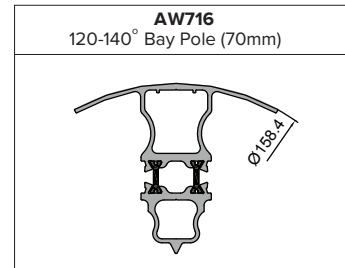

Please ensure you specify the correct glazing bead when submitting your enquiry/order.

CILLS

COUPLER

FRAME EXTENDER

BAY POLES

INSTALLATION TRIMS