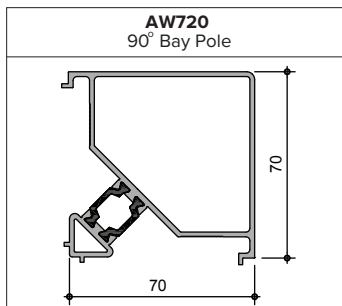

Please ensure you specify the correct glazing bead when submitting your enquiry/order.

CILLS

COUPLER

FRAME EXTENDER

BAY POLES

INSTALLATION TRIMS