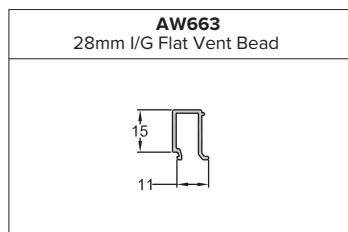

BEADS

Please note: The default glazing bead on our system is **AW513** for externally glazed windows with AW611 and **AW663** for Internally glazed windows with AW614. Our price list is based on these beads.

Please ensure you specify the correct glazing bead when submitting your enquiry/order.