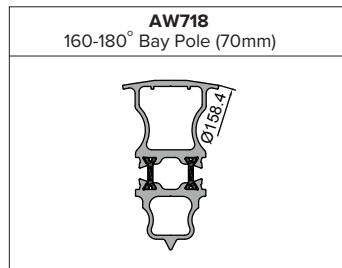

Please ensure you specify the correct glazing bead when submitting your enquiry/order.

CILLS

COUPLER

FRAME EXTENDER

BAY POLES

INSTALLATION TRIMS