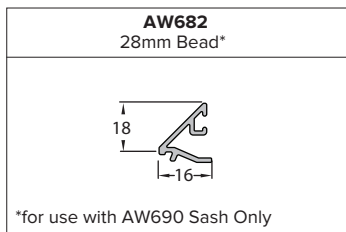

BEADS

Please note: The default glazing bead on our system is **AW513** for externally glazed windows with AW611 and **AW663** for Internally glazed windows with AW614. Our price list is based on these beads.

Please ensure you specify the correct glazing bead when submitting your enquiry/order.