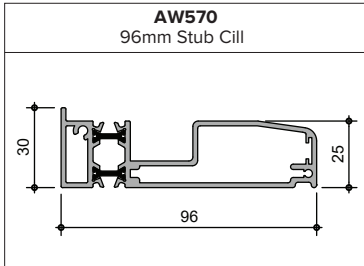

Please ensure you specify the correct glazing bead when submitting your enquiry/order.

CILLS

COUPLER

FRAME EXTENDER

BAY POLES

INSTALLATION TRIMS