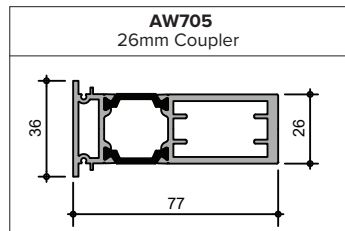

Please ensure you specify the correct glazing bead when submitting your enquiry/order.

CILLS

COUPLER

FRAME EXTENDER

BAY POLES

INSTALLATION TRIMS