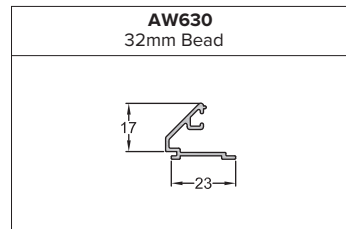

BEADS

Please note: The default glazing bead on our system is **AW513** for externally glazed windows with AW611 and **AW663** for Internally glazed windows with AW614. Our price list is based on these beads.

Please ensure you specify the correct glazing bead when submitting your enquiry/order.