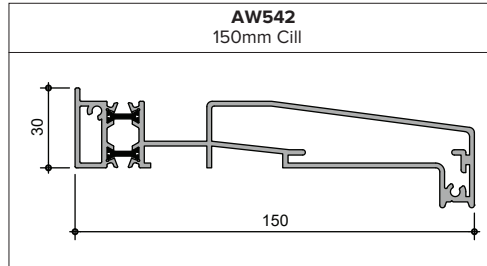

CILLS

COUPLER

FRAME EXTENDER