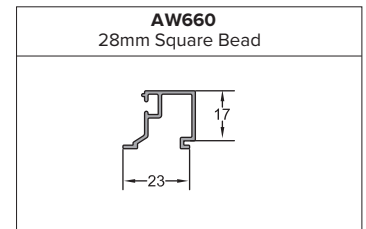

BEADS

Please note: The default glazing bead on our system is **AW513** for externally glazed windows with AW611 and **AW663** for Internally glazed windows with AW614. Our price list is based on these beads.

Please ensure you specify the correct glazing bead when submitting your enquiry/order.