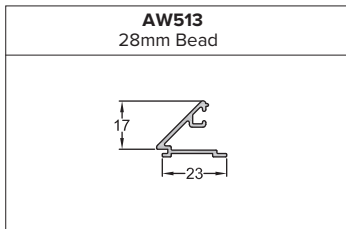

BEADS

Please note: The default glazing bead on our system is **AW513** for externally glazed windows with AW611 and **AW663** for Internally glazed windows with AW614. Our price list is based on these beads.

Please ensure you specify the correct glazing bead when submitting your enquiry/order.