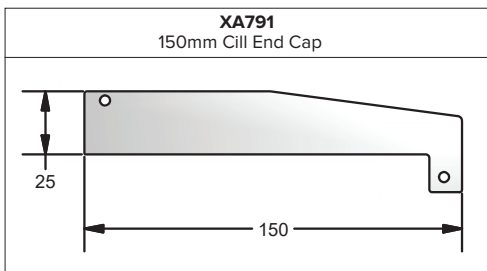

CILLS

COUPLER

FRAME EXTENDER