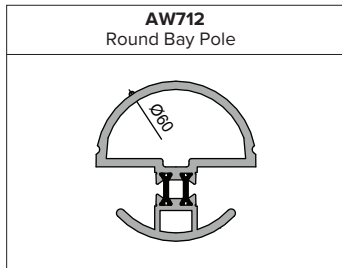

Please ensure you specify the correct glazing bead when submitting your enquiry/order.

CILLS

COUPLER

FRAME EXTENDER

BAY POLES

INSTALLATION TRIMS