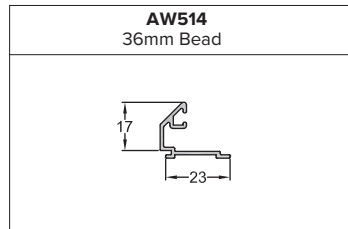

BEADS

Please note: The default glazing bead on our system is **AW513** for externally glazed windows with AW611 and **AW663** for Internally glazed windows with AW614. Our price list is based on these beads.

Please ensure you specify the correct glazing bead when submitting your enquiry/order.