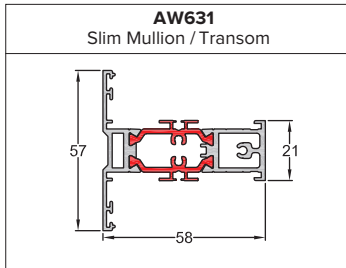

TRANSOMS & MULLIONS

Please note: The default Transom/Mullion on our system is **AW632**. Our price list is based on this profile, alternative transom/mullions will incur an additional charge. Please ensure you specify the correct transom/mullion when submitting your enquiry/order.