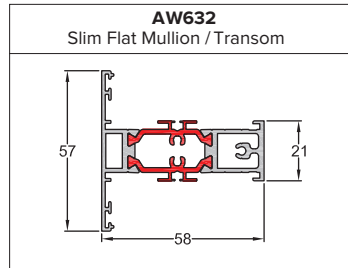

TRANSOMS & MULLIONS

Please note: The default Transom/Mullion on our system is **AW632**. Our price list is based on this profile, alternative transom/mullions will incur an additional charge. Please ensure you specify the correct transom/mullion when submitting your enquiry/order.