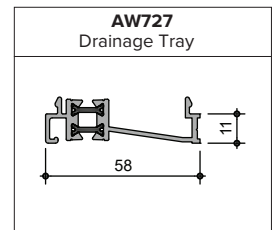

Please ensure you specify the correct glazing bead when submitting your enquiry/order.

CILLS

COUPLER

FRAME EXTENDER

BAY POLES

INSTALLATION TRIMS