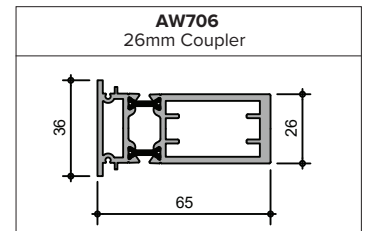

Please ensure you specify the correct glazing bead when submitting your enquiry/order.

CILLS

COUPLER

FRAME EXTENDER

BAY POLES

INSTALLATION TRIMS