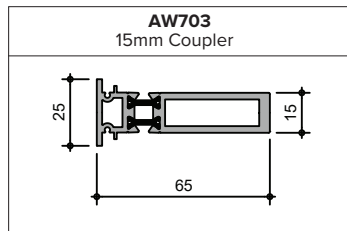

Please ensure you specify the correct glazing bead when submitting your enquiry/order.

CILLS

COUPLER

FRAME EXTENDER

BAY POLES

INSTALLATION TRIMS