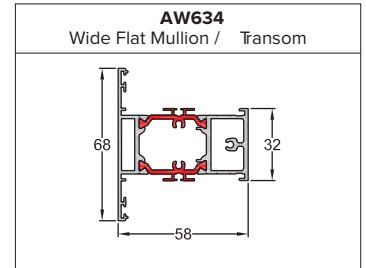

TRANSOMS & MULLIONS

Please note: The default Transom/Mullion on our system is **AW632**. Our price list is based on this profile, alternative transom/mullions will incur an additional charge. Please ensure you specify the correct transom/mullion when submitting your enquiry/order.