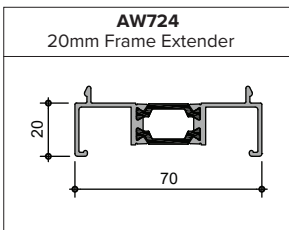

Please ensure you specify the correct glazing bead when submitting your enquiry/order.

CILLS

COUPLER

FRAME EXTENDER

BAY POLES

INSTALLATION TRIMS