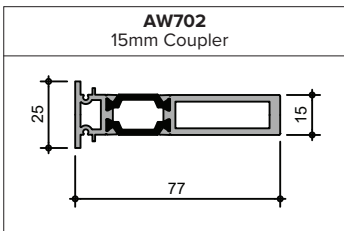

Please ensure you specify the correct glazing bead when submitting your enquiry/order.

CILLS

COUPLER

FRAME EXTENDER

BAY POLES

INSTALLATION TRIMS