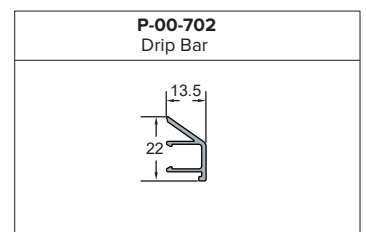

BEADS

Please note: The default glazing bead on our system is **AW513** for externally glazed windows with AW611 and **AW663** for Internally glazed windows with AW614. Our price list is based on these beads.

Please ensure you specify the correct glazing bead when submitting your enquiry/order.