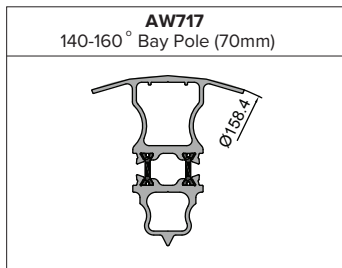

Please ensure you specify the correct glazing bead when submitting your enquiry/order.

CILLS

COUPLER

FRAME EXTENDER

BAY POLES

INSTALLATION TRIMS