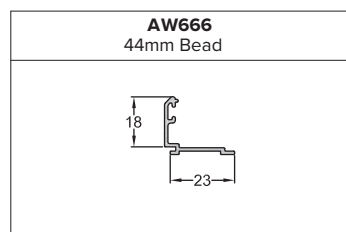

BEADS

Please note: The default glazing bead on our system is **AW513** for externally glazed windows with AW611 and **AW663** for Internally glazed windows with AW614. Our price list is based on these beads.

Please ensure you specify the correct glazing bead when submitting your enquiry/order.