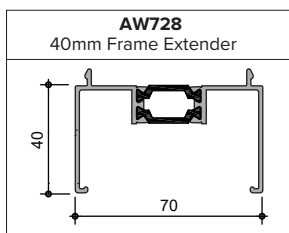

Please ensure you specify the correct glazing bead when submitting your enquiry/order.

CILLS

COUPLER

FRAME EXTENDER

BAY POLES

INSTALLATION TRIMS