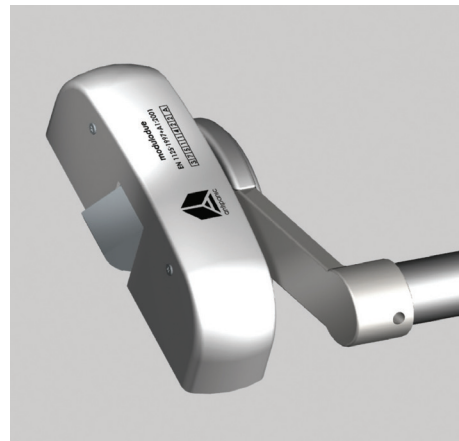

### Inside:

- Strand Face Fit Panic Bar
- Strand Face Fit Panic Pad
- Fuhr Concealed Panic Bar Locks - Master & Slave
- Outside Access Kit for Face Fitting & Concealed Panic Bars

**For further assistance, call 01702 899440**

## STRAND FACE FIT PANIC BAR

- Manufactured primarily from steel pressings, with stainless steel latch bolts and zinc alloy cross arm bracket
- Tested and certified to BS EN 1125:1997 including amendment 1:2001
- CE Marked and include classification number
- All devices can be converted from left hand to right hand.
- Standard devices suit doors up to 2650mm high by 1050mm wide; for wider doors the range includes cross arms of 1150mm or 1450mm. Vertical rods are available to suit doors up to 3150mm high.
- Entirely surface mounted except where outside access function is required
- Silver

## STRAND FACE FIT PANIC PAD

- Manufactured primarily from steel pressings, with stainless steel latch bolts and zinc alloy cross arm bracket
- Tested and certified to BS EN 179:1998 including amendment 1:2001
- CE Marked and include classification number
- All devices can be converted from left hand to right hand.
- To suit doors up to 2650mm high: Extra long vertical rods are available for doors up to 3150mm high
- Entirely surface mounted except where outside access function is required
- Finishes available - Silver