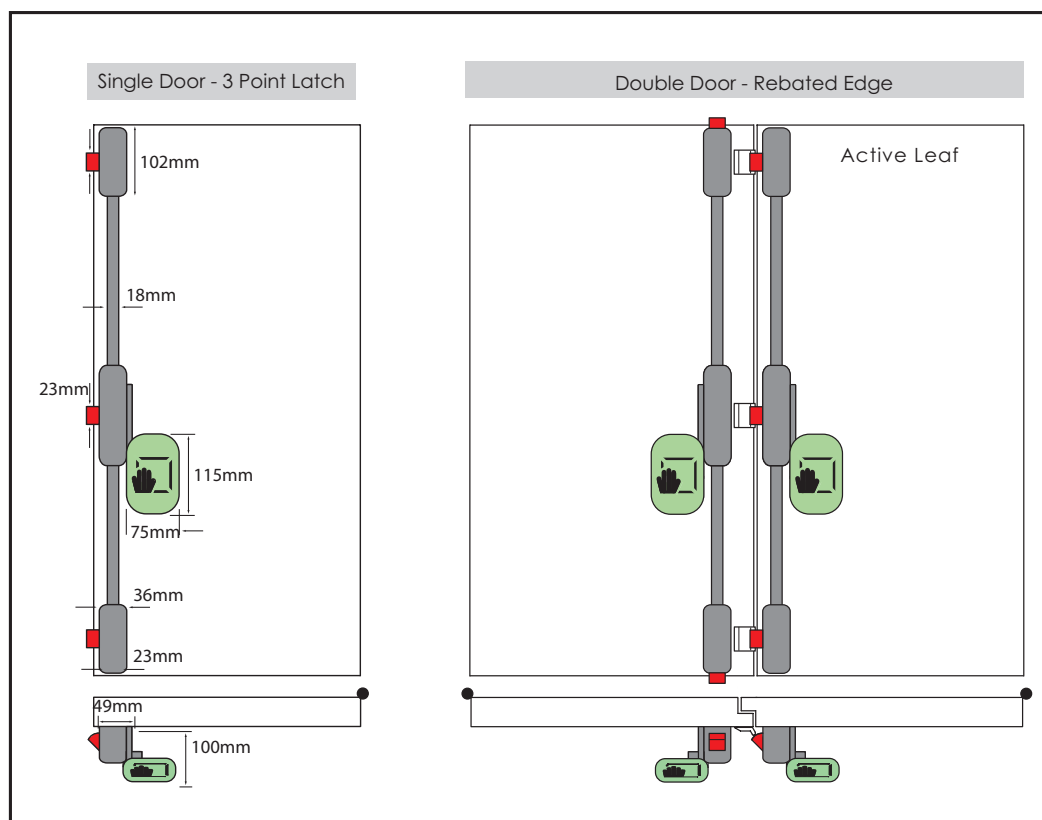

## STRAND FACE FIT PANIC BAR

- Manufactured primarily from steel pressings, with stainless steel latch bolts and zinc alloy cross arm bracket
- Tested and certified to BS EN 1125:1997 including amendment 1:2001
- CE Marked and include classification number
- All devices can be converted from left hand to right hand.
- Standard devices suit doors up to 2650mm high by 1050mm wide; for wider doors the range includes cross arms of 1150mm or 1450mm. Vertical rods are available to suit doors up to 3150mm high.
- Entirely surface mounted except where outside access function is required
- Silver

Standard Keep

Floor Keep for Ali Threshold

For further assistance, call 01702 899440

[www.alu-tec.co.uk](http://www.alu-tec.co.uk)

Fletchers Square, Temple Farm Industrial Estate, Southend-on-Sea, Essex SS2 5RN

## STRAND FACE FIT PANIC PAD

- Manufactured primarily from steel pressings, with stainless steel latch bolts and zinc alloy cross arm bracket
- Tested and certified to BS EN 179:1998 including amendment 1:2001
- CE Marked and include classification number
- All devices can be converted from left hand to right hand.
- To suit doors up to 2650mm high: Extra long vertical rods are available for doors up to 3150mm high
- Entirely surface mounted except where outside access function is required
- Finishes available - Silver