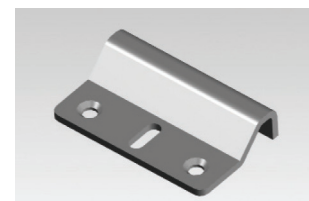

Floor Keep for Ali Threshold

For further assistance, call 01702 899440

www.alu-tec.co.uk

Fletchers Square, Temple Farm Industrial Estate, Southend-on-Sea, Essex SS2 5RN