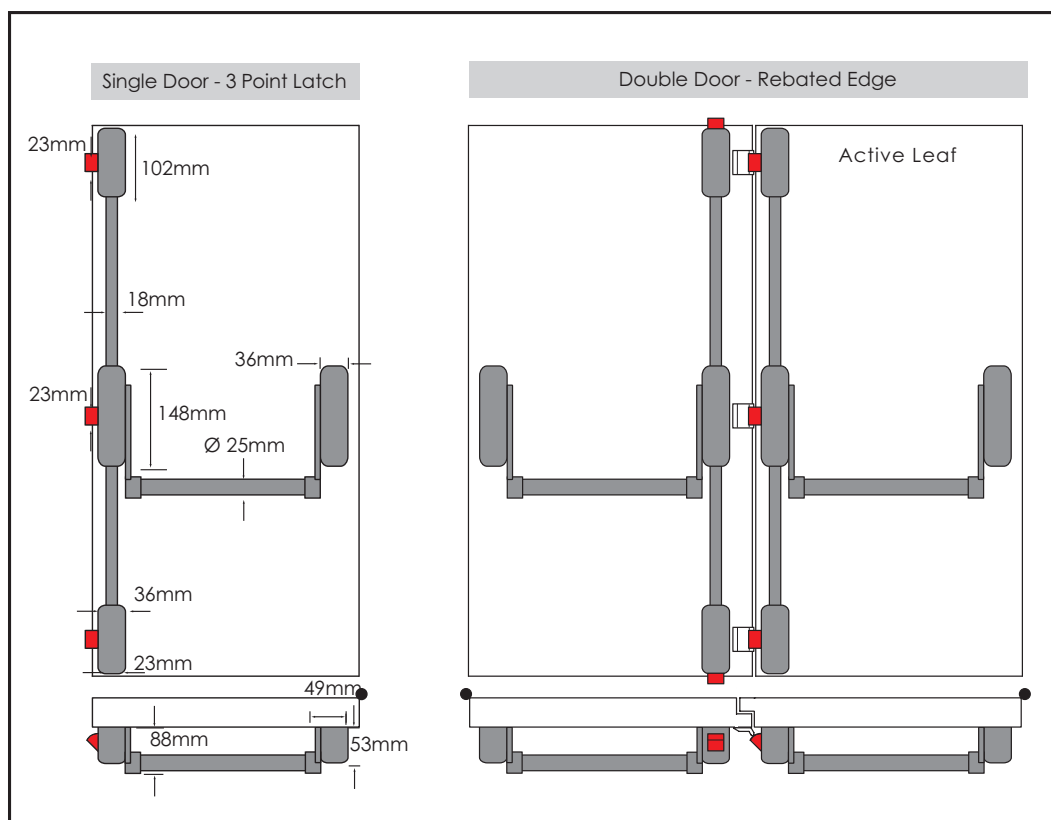

## PANIC & EMERGENCY EXIT DOORS

### Inside:

- Strand Face Fit Panic Bar
- Strand Face Fit Panic Pad
- Fuhr Concealed Panic Bar Locks - Master & Slave
- Outside Access Kit for Face Fitting & Concealed Panic Bars

**For further assistance, call 01702 899440**

## STRAND FACE FIT PANIC BAR

- Manufactured primarily from steel pressings, with stainless steel latch bolts and zinc alloy cross arm bracket
- Tested and certified to BS EN 1125:1997 including amendment 1:2001
- CE Marked and include classification number
- All devices can be converted from left hand to right hand.
- Standard devices suit doors up to 2650mm high by 1050mm wide; for wider doors the range includes cross arms of 1150mm or 1450mm. Vertical rods are available to suit doors up to 3150mm high.
- Entirely surface mounted except where outside access function is required
- Silver

## STRAND FACE FIT PANIC PAD

- Manufactured primarily from steel pressings, with stainless steel latch bolts and zinc alloy cross arm bracket
- Tested and certified to BS EN 179:1998 including amendment 1:2001
- CE Marked and include classification number
- All devices can be converted from left hand to right hand.
- To suit doors up to 2650mm high: Extra long vertical rods are available for doors up to 3150mm high
- Entirely surface mounted except where outside access function is required
- Finishes available - Silver