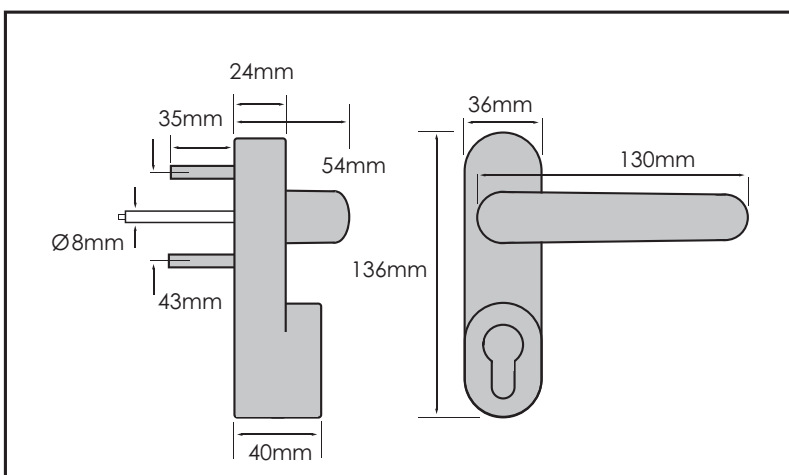

OUTSIDE ACCESS KIT FOR FACE FITTING & CONCEALED PANIC BAR

FACE FITTING PANIC BAR - OUTSIDE ACCESS KIT

- Optional outside access device with lever handle
- Available in silver as standard.
- Supplied with a standard 39mm half cylinder

For further assistance, call 01702 899440

www.alu-tec.co.uk

Fletchers Square, Temple Farm Industrial Estate, Southend-on-Sea, Essex SS2 5RN