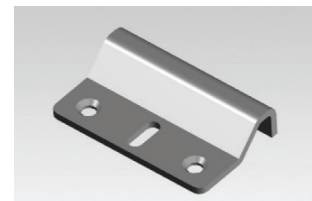

Floor Keep for Ali Threshold

For further assistance, call 01702 899440

www.alu-tec.co.uk

Fletchers Square, Temple Farm Industrial Estate, Southend-on-Sea, Essex SS2 5RN