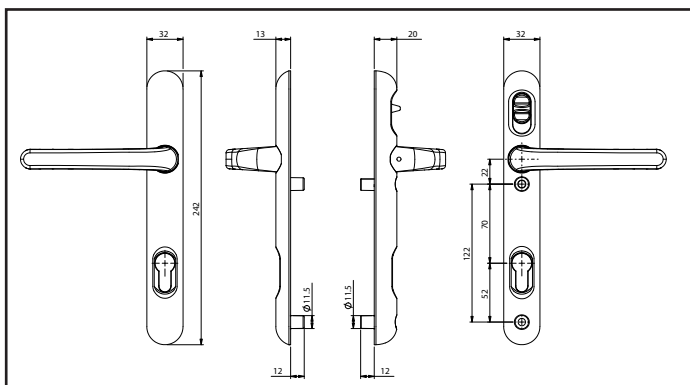

The Lock Lock fits all PVC and composite doors and any other door with a standard 122mm or 211mm handle set.

- Patented Design
- The handle can be retro-fitted
- Available as Lever/Lever or Lever/Pad
- Two backplate lengths to suit most locks
- Five colours available - White, Gold, Chrome, Stainless Steel and Black
- Option available for external handle without a cylinder for doors that are never locked from the outside.