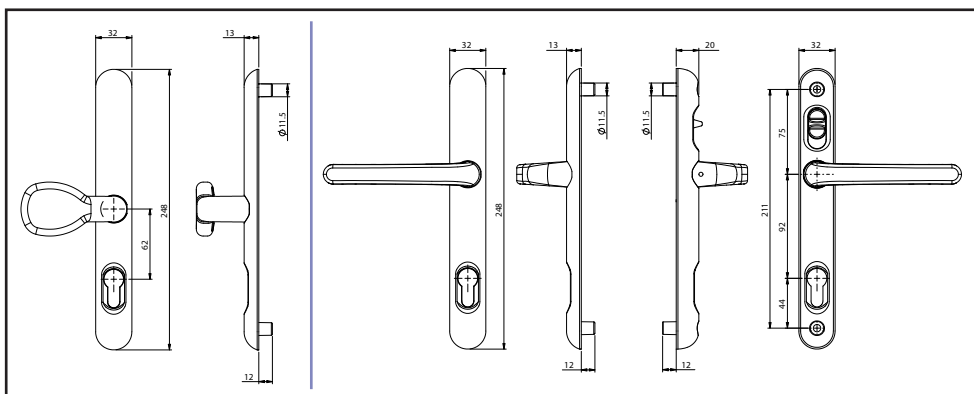

The Lock Lock fits all PVC and composite doors and any other door with a standard 122mm or 211mm handle set.

- Patented Design
- The handle can be retro-fitted
- Available as Lever/Lever or Lever/Pad
- Two backplate lengths to suit most locks
- Five colours available - White, Gold, Chrome, Stainless Steel and Black
- Option available for external handle without a cylinder for doors that are never locked from the outside.