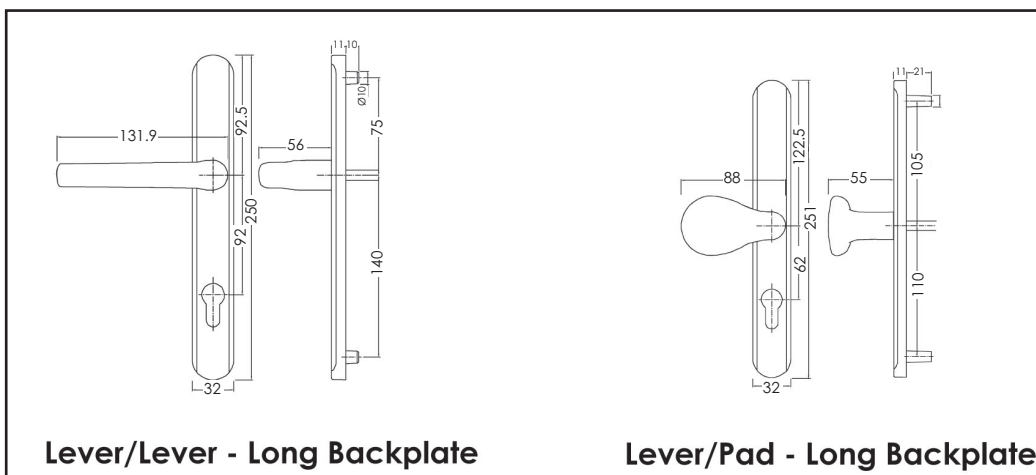

ALPHA DOOR HANDLE

The Alpha door handle has been designed to complement the Alpha espangolette casement window handles with good looks, long life and a comfortable feel in mind.

- Available as Lever/Lever or Lever/Pad
- Two backplate designs and sprung/unsprung options to suit most locks
- Five colours available to match the Alpha suite of window and door furniture
- Standard finishes are white, PVD gold, polished chrome and black.
- Cylinder hole flange gives additional security and eliminates gap around cylinder cut out.

For further assistance, call 01702 899440

www.alu-tec.co.uk

Fletchers Square, Temple Farm Industrial Estate, Southend-on-Sea, Essex SS2 5RN