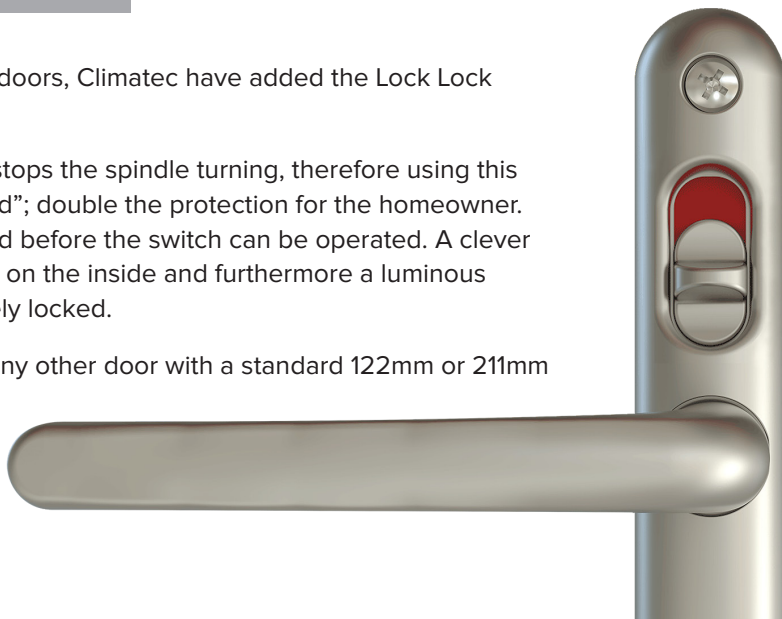

## LOCK LOCK SECURITY DOOR HANDLE

For added protection and increased security for your doors, Climatec have added the Lock Lock security handle to their hardware collection.

The Lock Lock security handle's patented lock-block stops the spindle turning, therefore using this security handle means the home is "locked and locked"; double the protection for the homeowner. The handle must be turned up and the hooks engaged before the switch can be operated. A clever switch on the handle also removes the need for a key on the inside and furthermore a luminous indicator lets you know that the door is indeed securely locked.

The Lock Lock fits all PVC and composite doors and any other door with a standard 122mm or 211mm handle set.

- Patented Design
- The handle can be retro-fitted
- Available as Lever/Lever or Lever/Pad
- Two backplate lengths to suit most locks
- Five colours available - White, Gold, Chrome, Stainless Steel and Black
- Option available for external handle without a cylinder for doors that are never locked from the outside.