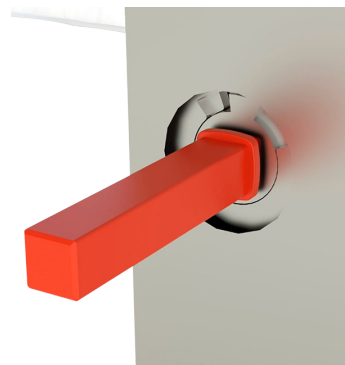

## DOOR HANDLES - VARIOUS

## ALPHA DOOR HANDLE

The Alpha door handle has been designed to complement the Alpha espangolette casement window handles with good looks, long life and a comfortable feel in mind.

- Available as Lever/Lever or Lever/Pad
- Two backplate designs and sprung/unsprung options to suit most locks
- Five colours available to match the Alpha suite of window and door furniture
- Standard finishes are white, PVD gold, polished chrome and black.
- Cylinder hole flange gives additional security and eliminates gap around cylinder cut out.

## LOCK LOCK SECURITY DOOR HANDLE

For added protection and increased security for your doors, Climatec have added the Lock Lock security handle to their hardware collection.

The Lock Lock security handle's patented lock-block stops the spindle turning, therefore using this security handle means the home is "locked and locked"; double the protection for the homeowner. The handle must be turned up and the hooks engaged before the switch can be operated. A clever switch on the handle also removes the need for a key on the inside and furthermore a luminous indicator lets you know that the door is indeed securely locked.

The Lock Lock fits all PVC and composite doors and any other door with a standard 122mm or 211mm handle set.

- Patented Design
- The handle can be retro-fitted
- Available as Lever/Lever or Lever/Pad
- Two backplate lengths to suit most locks
- Five colours available - White, Gold, Chrome, Stainless Steel and Black
- Option available for external handle without a cylinder for doors that are never locked from the outside.