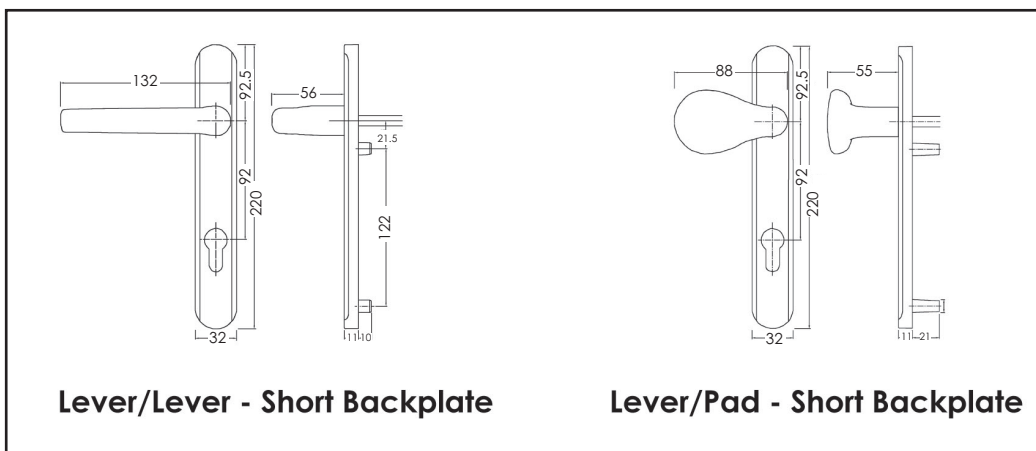

ALPHA DOOR HANDLE

The Alpha door handle has been designed to complement the Alpha espangolette casement window handles with good looks, long life and a comfortable feel in mind.

- Available as Lever/Lever or Lever/Pad
- Two backplate designs and sprung/unsprung options to suit most locks
- Five colours available to match the Alpha suite of window and door furniture
- Standard finishes are white, PVD gold, polished chrome and black.
- Cylinder hole flange gives additional security and eliminates gap around cylinder cut out.

For further assistance, call 01702 899440

www.alu-tec.co.uk

Fletchers Square, Temple Farm Industrial Estate, Southend-on-Sea, Essex SS2 5RN