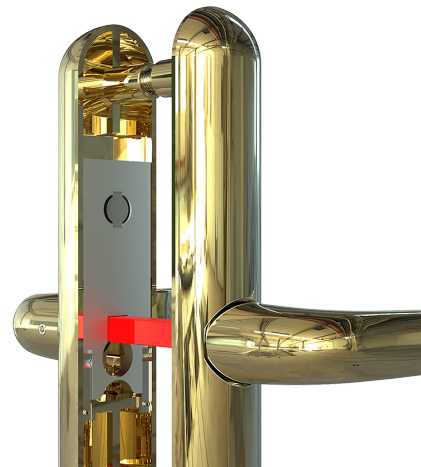

## DOOR HANDLES - VARIOUS

## ALPHA DOOR HANDLE

The Alpha door handle has been designed to complement the Alpha espangolette casement window handles with good looks, long life and a comfortable feel in mind.

- Available as Lever/Lever or Lever/Pad
- Two backplate designs and sprung/unsprung options to suit most locks
- Five colours available to match the Alpha suite of window and door furniture
- Standard finishes are white, PVD gold, polished chrome and black.
- Cylinder hole flange gives additional security and eliminates gap around cylinder cut out.

## LOCK LOCK SECURITY DOOR HANDLE

For added protection and increased security for your doors, Climatec have added the Lock Lock security handle to their hardware collection.

The Lock Lock security handle's patented lock-block stops the spindle turning, therefore using this security handle means the home is "locked and locked"; double the protection for the homeowner. The handle must be turned up and the hooks engaged before the switch can be operated. A clever switch on the handle also removes the need for a key on the inside and furthermore a luminous indicator lets you know that the door is indeed securely locked.

The Lock Lock fits all PVC and composite doors and any other door with a standard 122mm or 211mm handle set.

- Patented Design
- The handle can be retro-fitted
- Available as Lever/Lever or Lever/Pad
- Two backplate lengths to suit most locks
- Five colours available - White, Gold, Chrome, Stainless Steel and Black
- Option available for external handle without a cylinder for doors that are never locked from the outside.