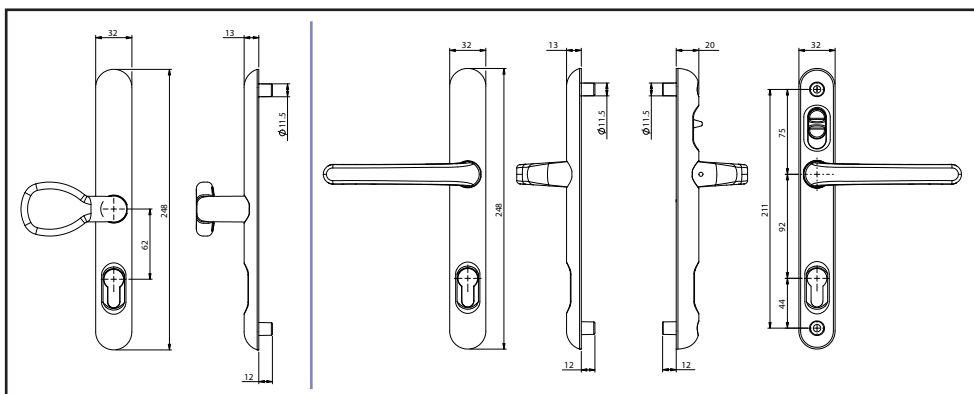

The Lock Lock security handle's patented lock-block stops the spindle turning, therefore using this security handle means the home is "locked and locked"; double the protection for the homeowner. The handle must be turned up and the hooks engaged before the switch can be operated. A clever switch on the handle also removes the need for a key on the inside and furthermore a luminous indicator lets you know that the door is indeed securely locked.

The Lock Lock fits all PVC and composite doors and any other door with a standard 122mm or 211mm handle set.

- Patented Design
- The handle can be retro-fitted
- Available as Lever/Lever or Lever/Pad
- Two backplate lengths to suit most locks
- Five colours available - White, Gold, Chrome, Stainless Steel and Black
- Option available for external handle without a cylinder for doors that are never locked from the outside.