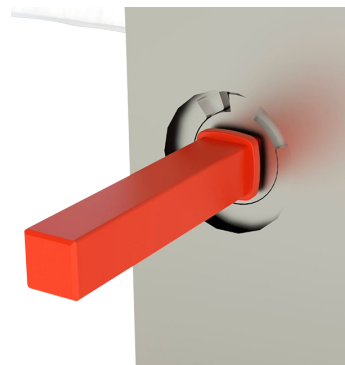

ALPHA DOOR HANDLE

The Alpha door handle has been designed to complement the Alpha espangolette casement window handles with good looks, long life and a comfortable feel in mind.

- Available as Lever/Lever or Lever/Pad
- Two backplate designs and sprung/unsprung options to suit most locks
- Five colours available to match the Alpha suite of window and door furniture
- Standard finishes are white, PVD gold, polished chrome, satin, Enduro steel and black.
- Cylinder hole flange gives additional security and eliminates gap around cylinder cut out.

For further assistance, call 01702 899440

www.alu-tec.co.uk

Fletchers Square, Temple Farm Industrial Estate, Southend-on-Sea, Essex SS2 5RN

LOCK LOCK SECURITY DOOR HANDLE

For added protection and increased security for your doors, Climatec have added the Lock Lock security handle to their hardware collection.

The Lock Lock security handle's patented lock-block stops the spindle turning, therefore using this security handle means the home is "locked and locked"; double the protection for the homeowner. The handle must be turned up and the hooks engaged before the switch can be operated. A clever switch on the handle also removes the need for a key on the inside and furthermore a luminous indicator lets you know that the door is indeed securely locked.

The Lock Lock fits all PVC and composite doors and any other door with a standard 122mm or 211mm handle set.

- Patented Design
- The handle can be retro-fitted
- Available as Lever/Lever or Lever/Pad
- Two backplate lengths to suit most locks
- Five colours available - White, Gold, Chrome, Stainless Steel and Black
- Option available for external handle without a cylinder for doors that are never locked from the outside.