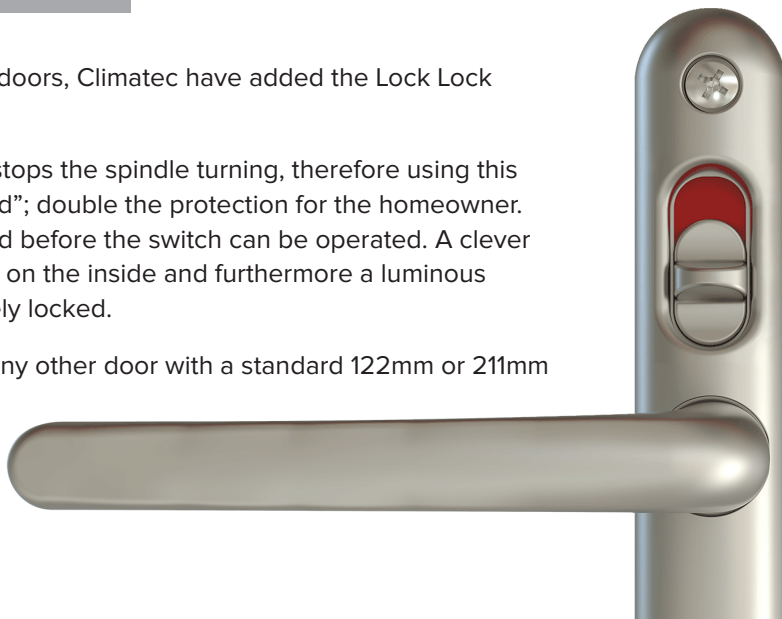

ALPHA DOOR HANDLE

The Alpha door handle has been designed to complement the Alpha espangolette casement window handles with good looks, long life and a comfortable feel in mind.

- Available as Lever/Lever or Lever/Pad
- Two backplate designs and sprung/unsprung options to suit most locks
- Five colours available to match the Alpha suite of window and door furniture
- Standard finishes are white, PVD gold, polished chrome, satin, Enduro steel and black.
- Cylinder hole flange gives additional security and eliminates gap around cylinder cut out.

For further assistance, call 01702 899440

www.alu-tec.co.uk

Fletchers Square, Temple Farm Industrial Estate, Southend-on-Sea, Essex SS2 5RN

LOCK LOCK SECURITY DOOR HANDLE

For added protection and increased security for your doors, Climatec have added the Lock Lock security handle to their hardware collection.

The Lock Lock security handle's patented lock-block stops the spindle turning, therefore using this security handle means the home is "locked and locked"; double the protection for the homeowner. The handle must be turned up and the hooks engaged before the switch can be operated. A clever switch on the handle also removes the need for a key on the inside and furthermore a luminous indicator lets you know that the door is indeed securely locked.

The Lock Lock fits all PVC and composite doors and any other door with a standard 122mm or 211mm handle set.

- Patented Design
- The handle can be retro-fitted
- Available as Lever/Lever or Lever/Pad
- Two backplate lengths to suit most locks
- Five colours available - White, Gold, Chrome, Stainless Steel and Black
- Option available for external handle without a cylinder for doors that are never locked from the outside.