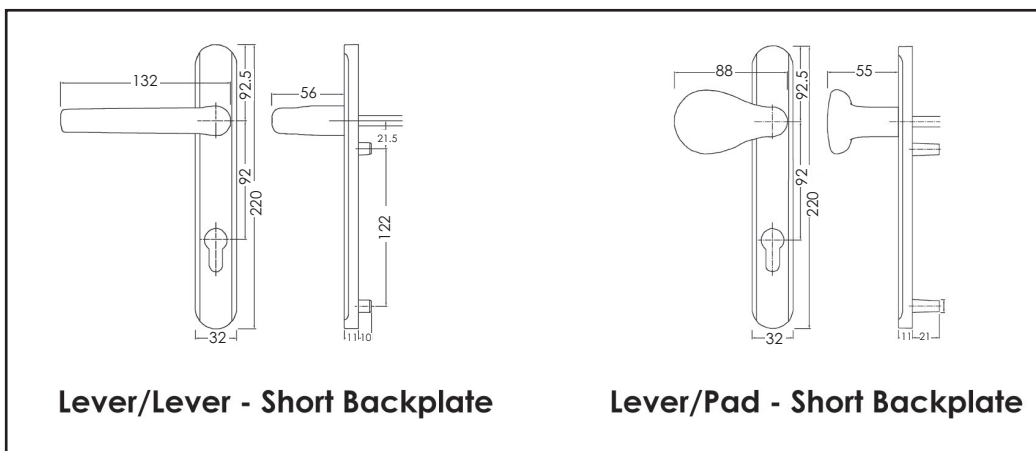

ALPHA DOOR HANDLE

The Alpha door handle has been designed to complement the Alpha espangolette casement window handles with good looks, long life and a comfortable feel in mind.

- Available as Lever/Lever or Lever/Pad
- Two backplate designs and sprung/unsprung options to suit most locks
- Five colours available to match the Alpha suite of window and door furniture
- Standard finishes are white, PVD gold, polished chrome, satin, Enduro steel and black.
- Cylinder hole flange gives additional security and eliminates gap around cylinder cut out.

For further assistance, call 01702 899440

www.alu-tec.co.uk

Fletchers Square, Temple Farm Industrial Estate, Southend-on-Sea, Essex SS2 5RN