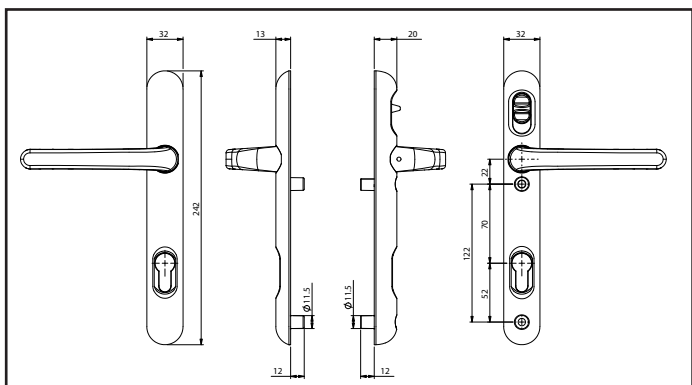

The Lock Lock security handle's patented lock-block stops the spindle turning, therefore using this security handle means the home is "locked and locked"; double the protection for the homeowner. The handle must be turned up and the hooks engaged before the switch can be operated. A clever switch on the handle also removes the need for a key on the inside and furthermore a luminous indicator lets you know that the door is indeed securely locked.

The Lock Lock fits all PVC and composite doors and any other door with a standard 122mm or 211mm handle set.

- Patented Design
- The handle can be retro-fitted
- Available as Lever/Lever or Lever/Pad
- Two backplate lengths to suit most locks
- Five colours available - White, Gold, Chrome, Stainless Steel and Black
- Option available for external handle without a cylinder for doors that are never locked from the outside.