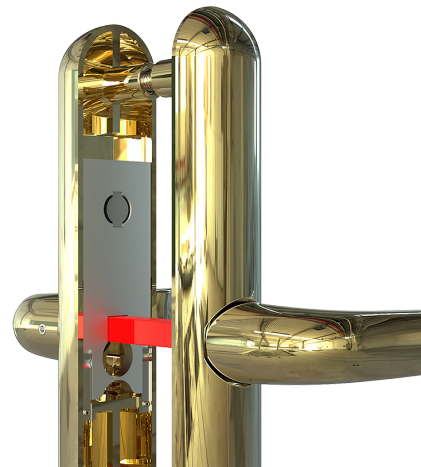

ALPHA DOOR HANDLE

The Alpha door handle has been designed to complement the Alpha espangolette casement window handles with good looks, long life and a comfortable feel in mind.

- Available as Lever/Lever or Lever/Pad
- Two backplate designs and sprung/unsprung options to suit most locks
- Five colours available to match the Alpha suite of window and door furniture
- Standard finishes are white, PVD gold, polished chrome, satin, Enduro steel and black.
- Cylinder hole flange gives additional security and eliminates gap around cylinder cut out.

For further assistance, call 01702 899440

www.alu-tec.co.uk

Fletchers Square, Temple Farm Industrial Estate, Southend-on-Sea, Essex SS2 5RN

LOCK LOCK SECURITY DOOR HANDLE

For added protection and increased security for your doors, Climatec have added the Lock Lock security handle to their hardware collection.

The Lock Lock security handle's patented lock-block stops the spindle turning, therefore using this security handle means the home is "locked and locked"; double the protection for the homeowner. The handle must be turned up and the hooks engaged before the switch can be operated. A clever switch on the handle also removes the need for a key on the inside and furthermore a luminous indicator lets you know that the door is indeed securely locked.

The Lock Lock fits all PVC and composite doors and any other door with a standard 122mm or 211mm handle set.

- Patented Design
- The handle can be retro-fitted
- Available as Lever/Lever or Lever/Pad
- Two backplate lengths to suit most locks
- Five colours available - White, Gold, Chrome, Stainless Steel and Black
- Option available for external handle without a cylinder for doors that are never locked from the outside.