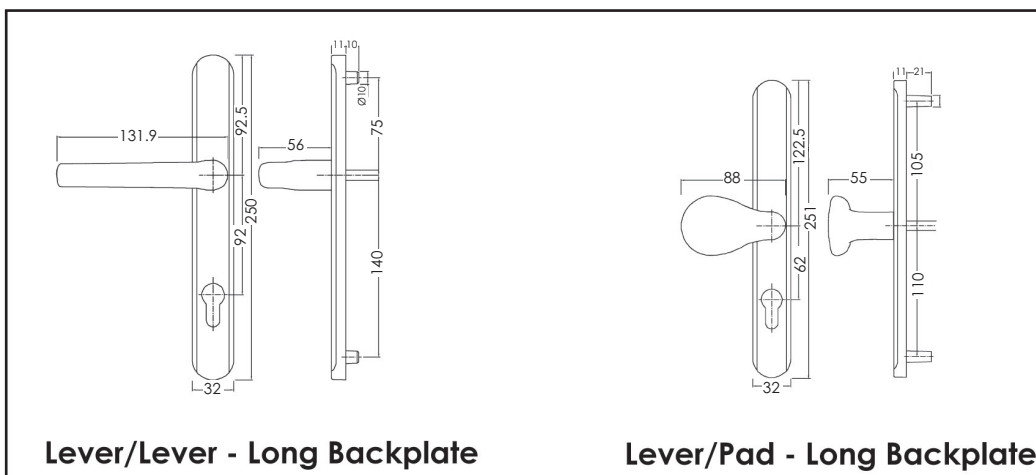

ALPHA DOOR HANDLE

The Alpha door handle has been designed to complement the Alpha espangolette casement window handles with good looks, long life and a comfortable feel in mind.

- Available as Lever/Lever or Lever/Pad
- Two backplate designs and sprung/unsprung options to suit most locks
- Five colours available to match the Alpha suite of window and door furniture
- Standard finishes are white, PVD gold, polished chrome, satin, Enduro steel and black.
- Cylinder hole flange gives additional security and eliminates gap around cylinder cut out.

For further assistance, call 01702 899440

www.alu-tec.co.uk

Fletchers Square, Temple Farm Industrial Estate, Southend-on-Sea, Essex SS2 5RN