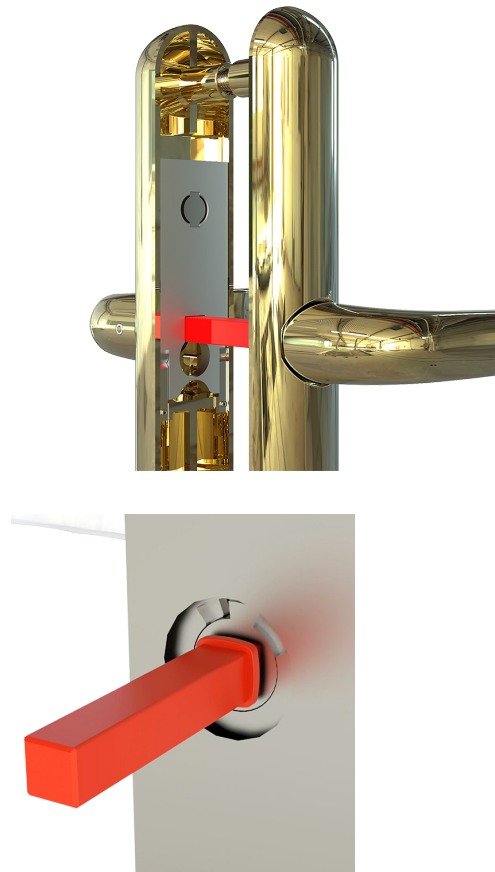

Fletchers Square, Temple Farm Industrial Estate, Southend-on-Sea, Essex SS2 5RN

SWEET LOCK LOCK SECURITY DOOR HANDLE

For added protection and increased security for your doors, Alu-tec have added the Lock Lock security handle to their hardware collection.

The Lock Lock security handle's patented lock-block stops the spindle turning, therefore using this security handle means the home is "locked and locked"; double the protection for the homeowner. The handle must be turned up and the hooks engaged before the switch can be operated. A clever switch on the handle also removes the need for a key on the inside and furthermore a luminous indicator lets you know that the door is indeed securely locked.

The Lock Lock fits all PVC and composite doors and any other door with a standard 122mm or 211mm handle set.

- Patented Design
- The handle can be retro-fitted
- Available as Lever/Lever or Lever/Pad
- Colours available - White, Gold, Chrome, Stainless Steel, Black, Satin, Anthracite Grey and Rose Gold
- Option available for external handle without a cylinder for doors that are never locked from the outside.