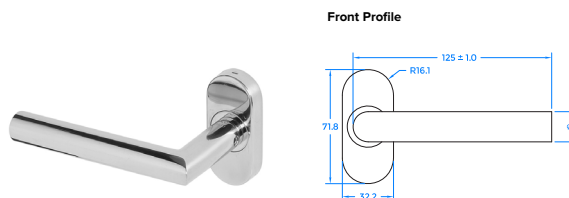

Solid Mitre Door Lever Handle On Oval Rose - KM960

- Available in Satin Stainless Steel and Polished Stainless Steel