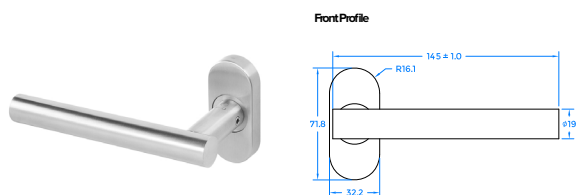

T Bar Door Lever Handle On Oval Rose - KM965

- Available in Satin Stainless Steel and Matt Black