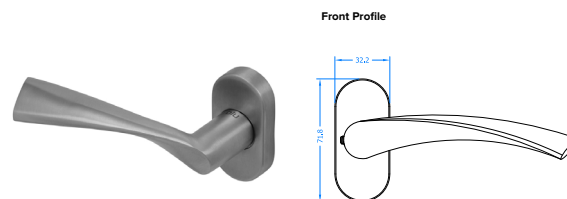

Wing Door Lever Handle On Oval Rose - WH990

- Available in Satin Stainless Steel

For further assistance, call 01702 899440

www.alu-tec.co.uk

Fletchers Square, Temple Farm Industrial Estate, Southend-on-Sea, Essex SS2 5RN