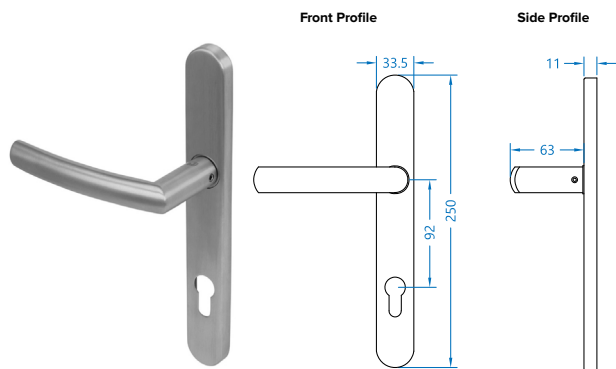

COASTAL

Mitre Lever Door Handle on Backplate (Unsprung) - KM070

- Available in Satin Stainless Steel and Matt Black

Mitre Lever Door Handle (Dual Sprung) - KM078

- Available in Satin Stainless Steel, Polished Stainless Steel and Matt Black