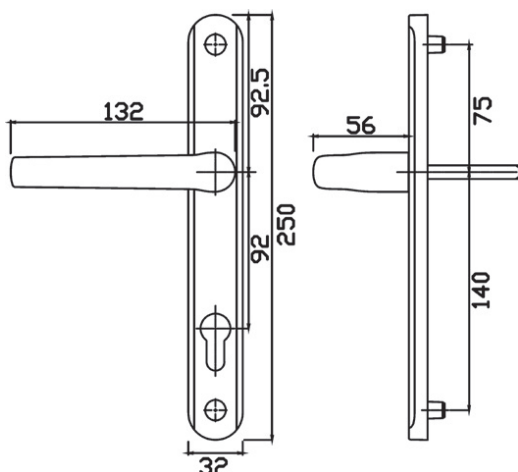

COASTLINE DOOR HANDLE

The Coastline Stainless Steel Door Handles from greenteQ are produced from grade 304 stainless steel to provide exceptional resistance to marine corrosion.

- Available in Gold, Chrome, Brushed finishes
- Grade 304 stainless steel construction for exceptional corrosion resistance
- Interchangeable with standard greenteQ Alpha furniture.
- 25 year guarantee*

*The Coastline Door furniture from greenteQ are guaranteed for 25 years. However, these handles must be installed and maintained in accordance with the following recommended guidelines:

1) Handle screws must not be over-tightened as this may impair the operation of the hardware.
2) All turning points on handles must be lightly lubricated twice a year.
3) All surfaces must be regularly cleaned with a soft damp cloth to remove any salt, dust or grime, taking care not to scratch the surface.

Note: The guarantee does not apply to any mechanical or surface finish fault if it is caused by wilful neglect, damage or inappropriate chemical contact.

For further assistance, call 01702 899440

www.alu-tec.co.uk

Fletchers Square, Temple Farm Industrial Estate, Southend-on-Sea, Essex SS2 5RN