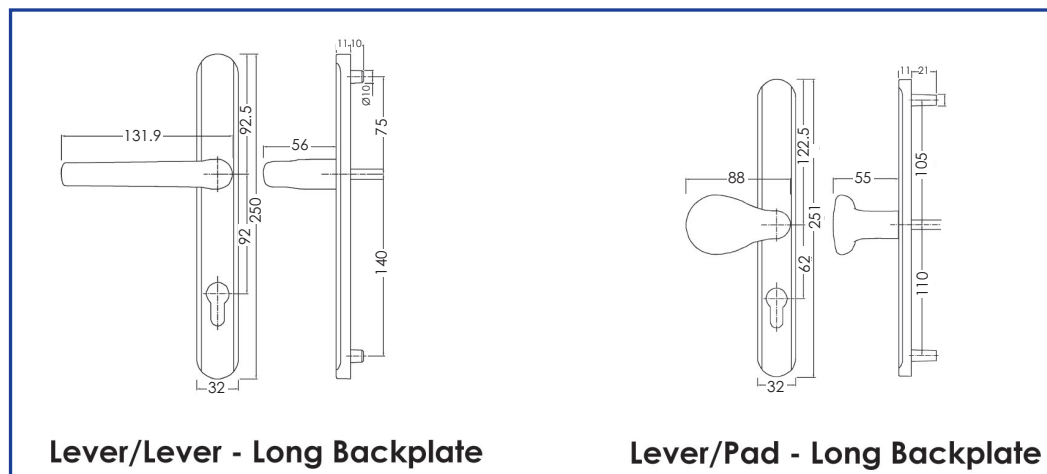

ALPHA DOOR HANDLE

The Alpha door handle has been designed to complement the Alpha espanglette casement window handles with good looks, long life and a comfortable feel in mind.

- Available as Lever/Lever or Lever/Pad
- Six colours available to match the Alpha suite of window and door furniture
- Standard finishes are white, PVD gold, polished chrome, satin, Enduro steel and black.
- Cylinder hole flange gives additional security and eliminates gap around cylinder cut out.

Lever/Lever - Long Backplate

Lever/Pad - Long Backplate

For further assistance, call 01702 899440

www.alu-tec.co.uk

Fletchers Square, Temple Farm Industrial Estate, Southend-on-Sea, Essex SS2 5RN