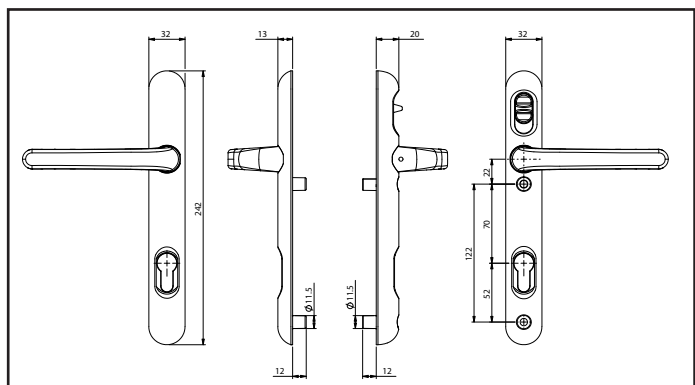

The Lock Lock fits all PVC and composite doors and any other door with a standard 122mm or 211mm handle set.

- Patented Design
- The handle can be retro-fitted
- Available as Lever/Lever or Lever/Pad
- Colours available - White, Gold, Chrome, Stainless Steel, Black, Satin, Anthracite Grey and Rose Gold
- Option available for external handle without a cylinder for doors that are never locked from the outside.