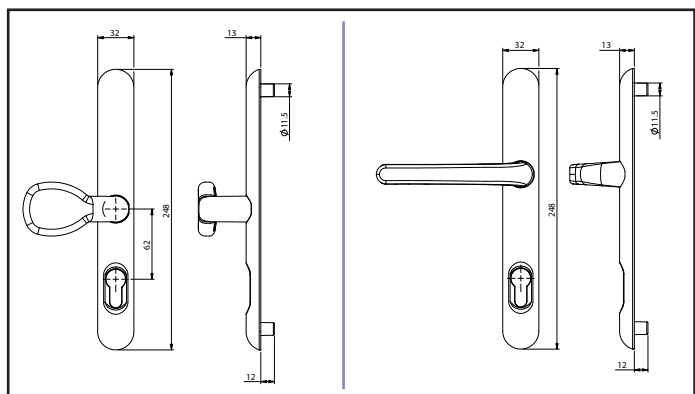

The Lock Lock fits all PVC and composite doors and any other door with a standard 122mm or 211mm handle set.

- Patented Design
- The handle can be retro-fitted
- Available as Lever/Lever or Lever/Pad
- Colours available - White, Gold, Chrome, Stainless Steel, Black, Satin, Anthracite Grey and Rose Gold
- Option available for external handle without a cylinder for doors that are never locked from the outside.