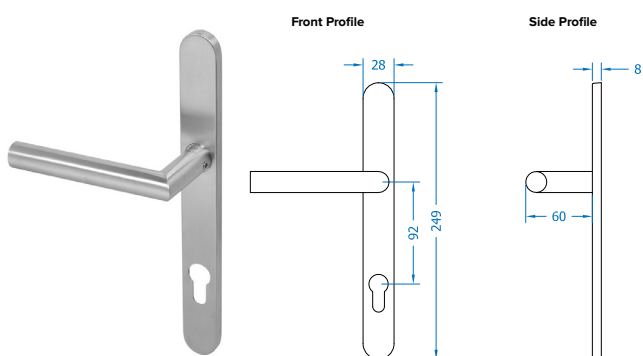

BLU™ STAINLESS STEEL DOOR HANDLE

Coastal Group's contemporary door furniture includes sleek lever handles which look fabulous on aluminium and upvc doors.

- Manufactured from 316 Marine Grade Stainless Steel
- Ideal for use where corrosion levels are high such as city or coastal environments and with acidic timber
- Part of a suited range of hardware including matching window handle

COASTAL

Mitre Lever Door Handle on Backplate (Unsprung) - KM070

- Available in Satin Stainless Steel and Matt Black