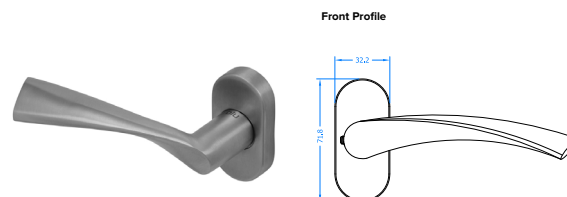

Wing Door Lever Handle On Oval Rose - WH990

- Available in Satin Stainless Steel

For further assistance, call 01702 899440

www.alu-tec.co.uk

Fletchers Square, Temple Farm Industrial Estate, Southend-on-Sea, Essex SS2 5RN