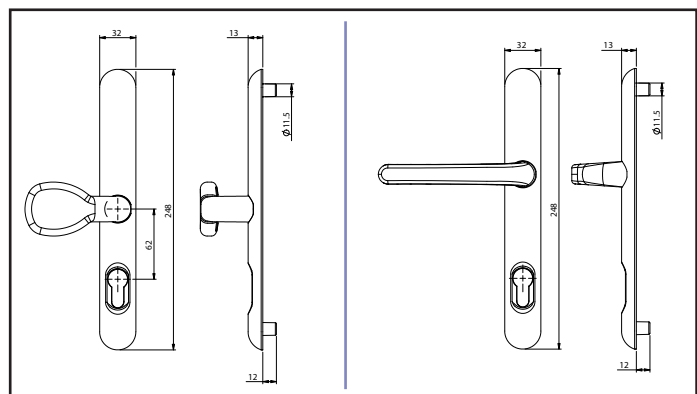

The Lock Lock fits all PVC and composite doors and any other door with a standard 122mm or 211mm handle set.

- Patented Design
- The handle can be retro-fitted
- Available as Lever/Lever or Lever/Pad
- Colours available - White, Gold, Chrome, Stainless Steel, Black, Satin, Anthracite Grey and Rose Gold
- Option available for external handle without a cylinder for doors that are never locked from the outside.