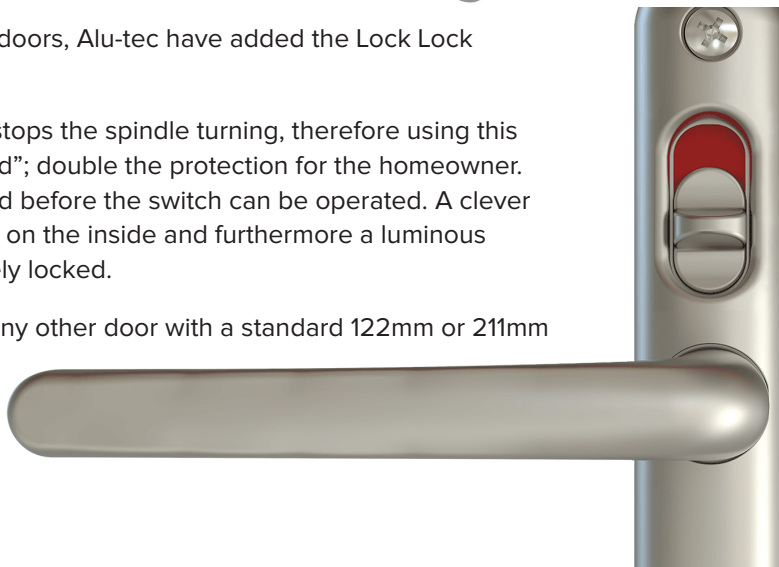

SWEET LOCK LOCK SECURITY DOOR HANDLE

For added protection and increased security for your doors, Alu-tec have added the Lock Lock security handle to their hardware collection.

The Lock Lock security handle's patented lock-block stops the spindle turning, therefore using this security handle means the home is "locked and locked"; double the protection for the homeowner. The handle must be turned up and the hooks engaged before the switch can be operated. A clever switch on the handle also removes the need for a key on the inside and furthermore a luminous indicator lets you know that the door is indeed securely locked.

The Lock Lock fits all PVC and composite doors and any other door with a standard 122mm or 211mm handle set.

- Patented Design
- The handle can be retro-fitted
- Available as Lever/Lever or Lever/Pad
- Colours available - White, Gold, Chrome, Stainless Steel, Black, Satin, Anthracite Grey and Rose Gold
- Option available for external handle without a cylinder for doors that are never locked from the outside.

For further assistance, call 01702 899440

www.alu-tec.co.uk

Fletchers Square, Temple Farm Industrial Estate, Southend-on-Sea, Essex SS2 5RN