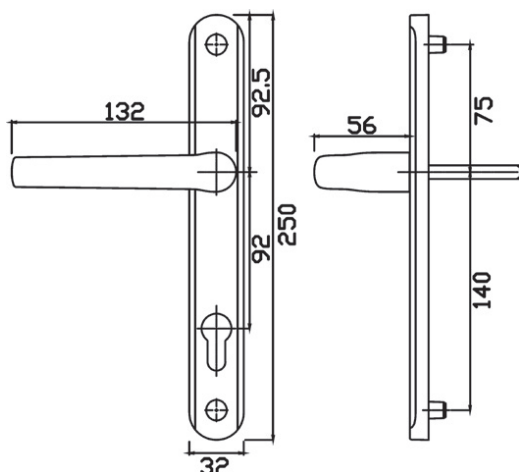

*The Coastline Door furniture from greenteQ are guaranteed for 25 years. However, these handles must be installed and maintained in accordance with the following recommended guidelines:

1) Handle screws must not be over-tightened as this may impair the operation of the hardware.
2) All turning points on handles must be lightly lubricated twice a year.
3) All surfaces must be regularly cleaned with a soft damp cloth to remove any salt, dust or grime, taking care not to scratch the surface.

Note: The guarantee does not apply to any mechanical or surface finish fault if it is caused by wilful neglect, damage or inappropriate chemical contact.

For further assistance, call 01702 899440

www.alu-tec.co.uk

Fletchers Square, Temple Farm Industrial Estate, Southend-on-Sea, Essex SS2 5RN