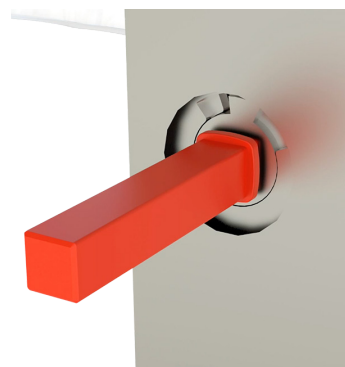

## SWEET LOCK LOCK SECURITY DOOR HANDLE

For added protection and increased security for your doors, Alu-tec have added the Lock Lock security handle to their hardware collection.

The Lock Lock security handle's patented lock-block stops the spindle turning, therefore using this security handle means the home is "locked and locked"; double the protection for the homeowner. The handle must be turned up and the hooks engaged before the switch can be operated. A clever switch on the handle also removes the need for a key on the inside and furthermore a luminous indicator lets you know that the door is indeed securely locked.

The Lock Lock fits all PVC and composite doors and any other door with a standard 122mm or 211mm handle set.

- Patented Design
- The handle can be retro-fitted
- Available as Lever/Lever or Lever/Pad
- Colours available - White, Gold, Chrome, Stainless Steel, Black, Satin, Anthracite Grey and Rose Gold
- Option available for external handle without a cylinder for doors that are never locked from the outside.