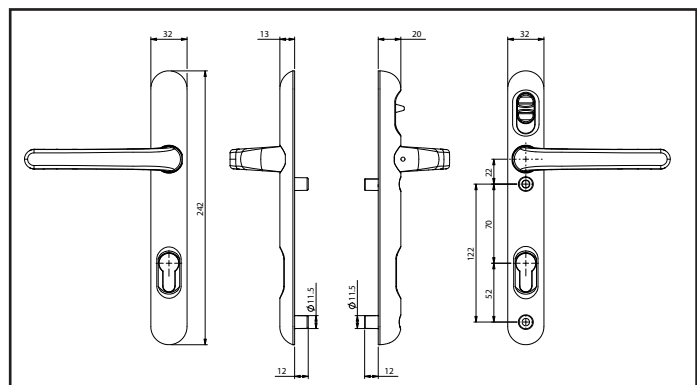

The Lock Lock fits all PVC and composite doors and any other door with a standard 122mm or 211mm handle set.

- Patented Design
- The handle can be retro-fitted
- Available as Lever/Lever or Lever/Pad
- Colours available - White, Gold, Chrome, Stainless Steel, Black, Satin, Anthracite Grey and Rose Gold
- Option available for external handle without a cylinder for doors that are never locked from the outside.