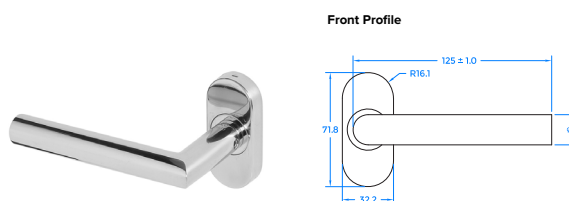

Solid Mitre Door Lever Handle On Oval Rose - KM960

- Available in Satin Stainless Steel and Polished Stainless Steel