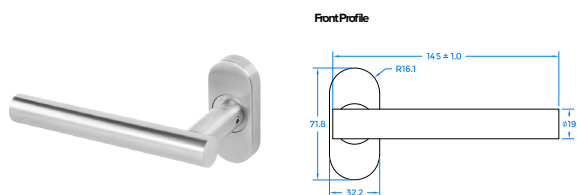

T Bar Door Lever Handle On Oval Rose - KM965

- Available in Satin Stainless Steel and Matt Black