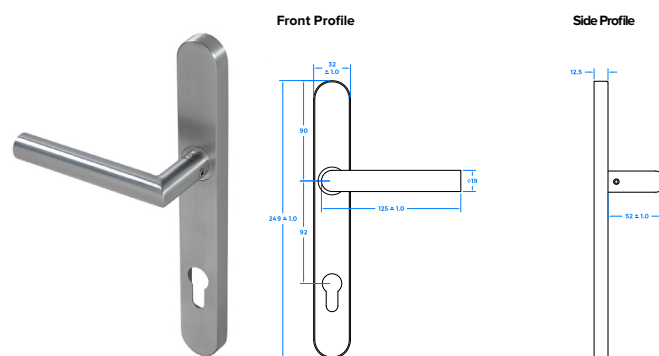

Mitre Lever Door Handle (Dual Sprung) - KM078

- Available in Satin Stainless Steel, Polished Stainless Steel and Matt Black