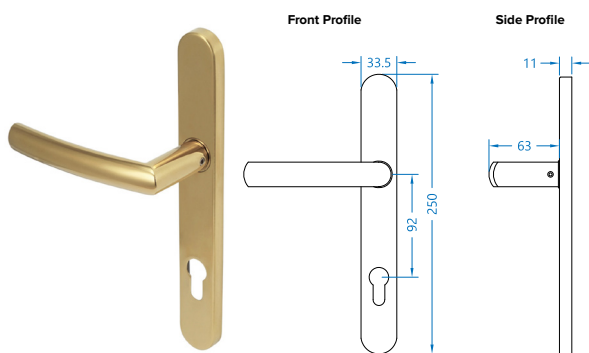

## BLU™ STAINLESS STEEL DOOR HANDLE

Coastal Group's contemporary door furniture includes sleek lever handles which look fabulous on aluminium and upvc doors.

- Manufactured from 316 Marine Grade Stainless Steel
- Ideal for use where corrosion levels are high such as city or coastal environments and with acidic timber
- Part of a suited range of hardware including matching window handle

**COASTAL**

**Mitre Lever Door Handle on Backplate (Unsprung) - KM070**

- Available in Satin Stainless Steel and Matt Black

**Mitre Lever Door Handle (Dual Sprung) - KM078**

- Available in Satin Stainless Steel, Polished Stainless Steel and Matt Black

**Lever Door Handle - JR095**

- Available in Satin Stainless Steel, Polished Stainless Steel and Polished Brass

**Solid Mitre Door Lever Handle On Oval Rose - KM960**

- Available in Satin Stainless Steel and Polished Stainless Steel