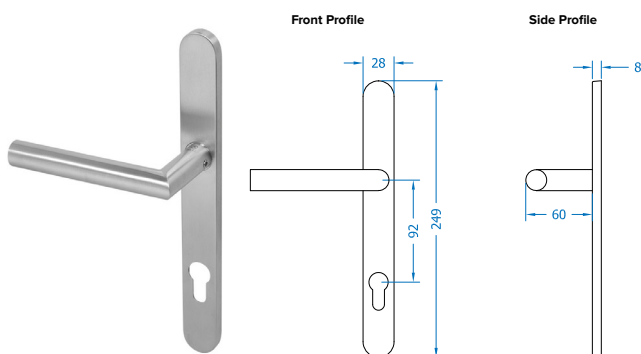

BLU™ STAINLESS STEEL DOOR HANDLE ON BACKPLATE

Coastal Group's contemporary door furniture includes sleek lever handles which look fabulous on aluminium and upvc doors.

- Manufactured from 316 Marine Grade Stainless Steel
- Ideal for use where corrosion levels are high such as city or coastal environments and with acidic timber
- Part of a suited range of hardware including matching window handle

COASTAL

Mitre Lever Door Handle on Backplate (Unsprung) - KM070

- Available in Satin Stainless Steel and Matt Black