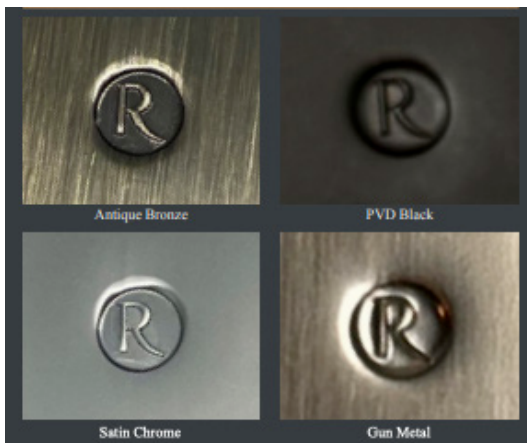

- Manufactured from 316 Marine Grade Stainless Steel
- Ideal for use where corrosion levels are high such as city or coastal environments and with acidic timber
- Part of a suited range of hardware including matching window handle

Wing Door Lever Handle On Oval Rose - WH990

- Available in Satin Stainless Steel

For further assistance, call 01702 899440

www.alu-tec.co.uk

Fletchers Square, Temple Farm Industrial Estate, Southend-on-Sea, Essex SS2 5RN

REGAL KNURLED DOOR HANDLES

- Inline door handle with classic textured crosshatch grip.
- Perfect design for Heritage styled doors
- Matching window handles to suit.
- Rigorously tested to guarantee performance and long-lasting durability
- Choice of 4 colour finishes - Matt Black, Satin Chrome, Antique Bronze and Gun Metal
- Sprung lever
- Cycle tested to 50,000 cycles

For further assistance, call 01702 899440

www.alu-tec.co.uk

Fletchers Square, Temple Farm Industrial Estate, Southend-on-Sea, Essex SS2 5RN

HERITAGE DOOR HANDLES

- For use with the AluK Heritage Door
- Inline door handle
- Rigorously tested to guarantee performance and long-lasting durability
- Choice of 7 colour finishes – Matt Black, Antique Bronze, Heritage Black, Heritage Pewter, Chrome, Smooth Satin and White