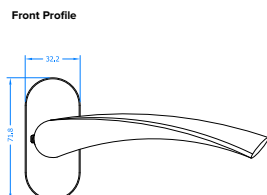

Wing Door Lever Handle On Oval Rose - WH990

- Available in Satin Stainless Steel

For further assistance, call 01702 899440

www.alu-tec.co.uk

Fletchers Square, Temple Farm Industrial Estate, Southend-on-Sea, Essex SS2 5RN