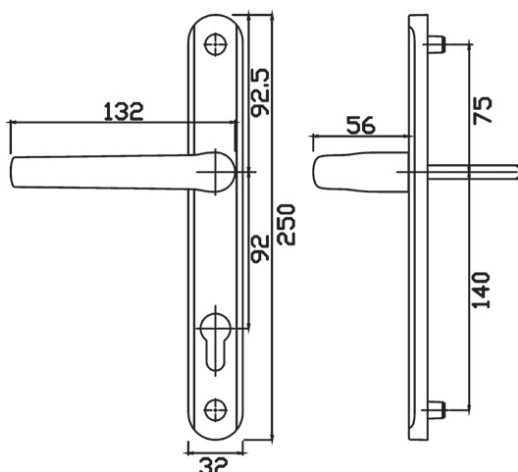

For further assistance, call 01702 899440

www.alu-tec.co.uk

Fletchers Square, Temple Farm Industrial Estate, Southend-on-Sea, Essex SS2 5RN