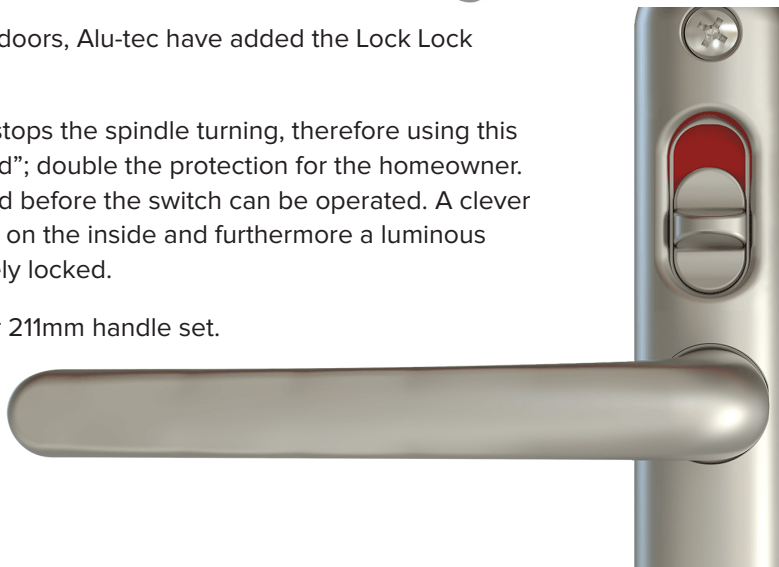

The Coastline Stainless Steel Door Handles from greenteQ are produced from grade 304 stainless steel to provide exceptional resistance to marine corrosion.

- Available in Gold, Chrome, Brushed finishes
- Grade 304 stainless steel construction for exceptional corrosion resistance
- Interchangeable with standard greenteQ Alpha furniture.

greenteQ

For further assistance, call 01702 899440

www.alu-tec.co.uk

Fletchers Square, Temple Farm Industrial Estate, Southend-on-Sea, Essex SS2 5RN

SWEET LOCK LOCK SECURITY DOOR HANDLE

For added protection and increased security for your doors, Alu-tec have added the Lock Lock security handle to their hardware collection.

The Lock Lock security handle's patented lock-block stops the spindle turning, therefore using this security handle means the home is "locked and locked"; double the protection for the homeowner. The handle must be turned up and the hooks engaged before the switch can be operated. A clever switch on the handle also removes the need for a key on the inside and furthermore a luminous indicator lets you know that the door is indeed securely locked.

The Lock Lock fits any door with a standard 122mm or 211mm handle set.

- Patented Design
- The handle can be retro-fitted
- Available as Lever/Lever
- Colours available - White, Gold, Chrome, Stainless Steel, Black, Satin, Anthracite Grey and Rose Gold
- Option available for external handle without a cylinder for doors that are never locked from the outside.