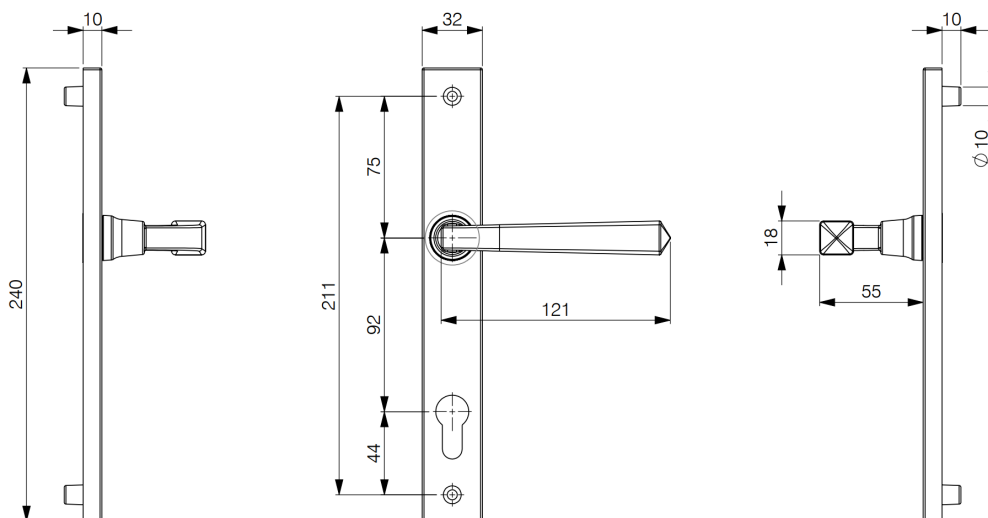

HERITAGE DOOR HANDLES

- For use with the AluK Heritage Door
- Inline door handle
- Rigorously tested to guarantee performance and long-lasting durability
- Choice of 7 colour finishes – Matt Black, Antique Bronze, Heritage Black, Heritage Pewter, Chrome, Smooth Satin and White

For further assistance, call 01702 899440

www.alu-tec.co.uk

Fletchers Square, Temple Farm Industrial Estate, Southend-on-Sea, Essex SS2 5RN