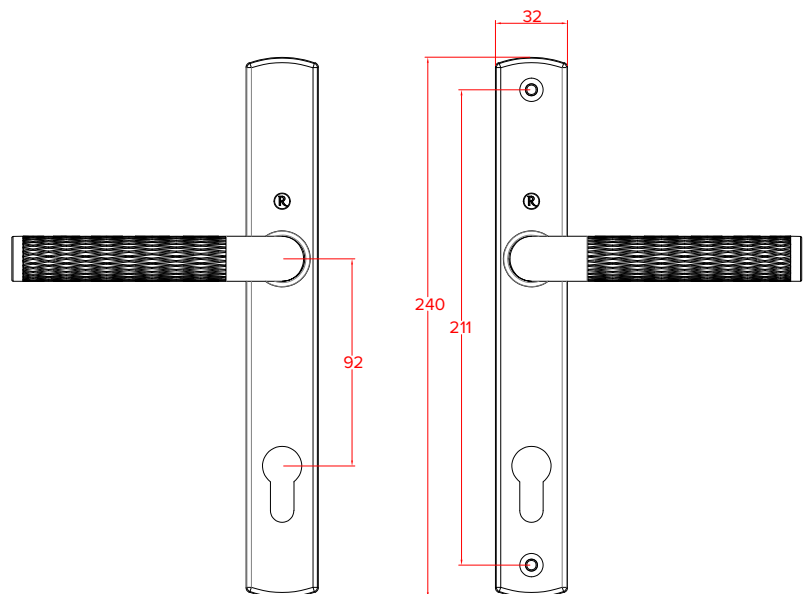

REGAL KNURLED DOOR HANDLES

- Inline door handle with classic textured crosshatch grip.
- Perfect design for Heritage styled doors
- Matching window handles to suit.
- Rigorously tested to guarantee performance and long-lasting durability
- Choice of 4 colour finishes - Matt Black, Satin Chrome, Antique Bronze and Gun Metal
- Sprung lever
- Cycle tested to 50,000 cycles

For further assistance, call 01702 899440

www.alu-tec.co.uk

Fletchers Square, Temple Farm Industrial Estate, Southend-on-Sea, Essex SS2 5RN