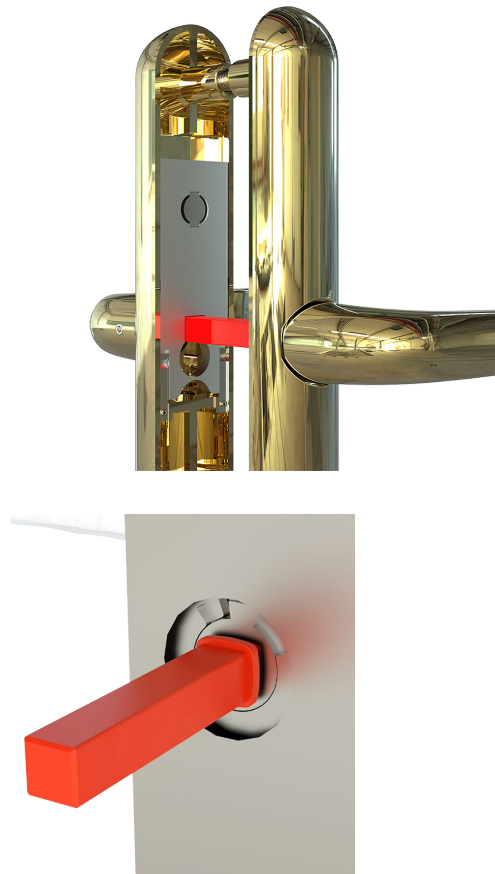

The Coastline Stainless Steel Door Handles from greenteQ are produced from grade 304 stainless steel to provide exceptional resistance to marine corrosion.

- Available in Gold, Chrome, Brushed finishes
- Grade 304 stainless steel construction for exceptional corrosion resistance
- Interchangeable with standard greenteQ Alpha furniture.

greenteQ

For further assistance, call 01702 899440

www.alu-tec.co.uk

Fletchers Square, Temple Farm Industrial Estate, Southend-on-Sea, Essex SS2 5RN

SWEET LOCK LOCK SECURITY DOOR HANDLE

For added protection and increased security for your doors, Alu-tec have added the Lock Lock security handle to their hardware collection.

The Lock Lock security handle's patented lock-block stops the spindle turning, therefore using this security handle means the home is "locked and locked"; double the protection for the homeowner. The handle must be turned up and the hooks engaged before the switch can be operated. A clever switch on the handle also removes the need for a key on the inside and furthermore a luminous indicator lets you know that the door is indeed securely locked.

The Lock Lock fits any door with a standard 122mm or 211mm handle set.

- Patented Design
- The handle can be retro-fitted
- Available as Lever/Lever
- Colours available - White, Gold, Chrome, Stainless Steel, Black, Satin, Anthracite Grey and Rose Gold
- Option available for external handle without a cylinder for doors that are never locked from the outside.