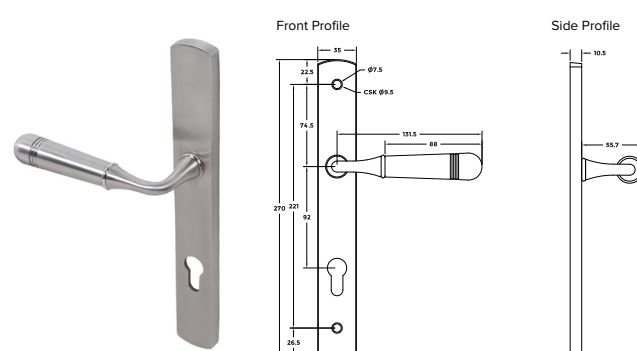

Opera Lever Door Handle on Backplate - TBH095

- Available in Polished Stainless Steel, Satin Stainless Steel, Satin Brass and Matt Black

For further assistance, call 01702 899440

www.alu-tec.co.uk

Fletchers Square, Temple Farm Industrial Estate, Southend-on-Sea, Essex SS2 5RN