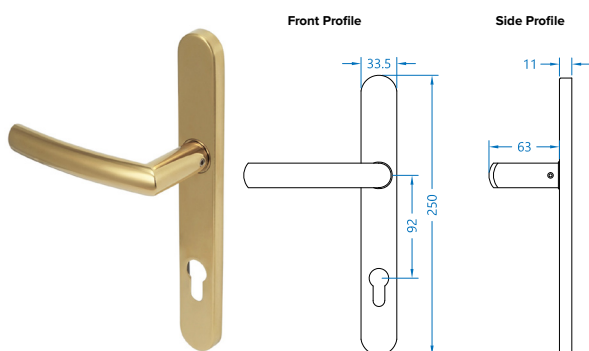

The Lock Lock fits any door with a standard 122mm or 211mm handle set.

- Patented Design
- The handle can be retro-fitted
- Available as Lever/Lever
- Colours available - White, Gold, Chrome, Stainless Steel, Black, Satin, Anthracite Grey and Rose Gold
- Option available for external handle without a cylinder for doors that are never locked from the outside.

COASTAL

Mitre Lever Door Handle on Backplate (Unsprung) - KM070

- Available in Satin Stainless Steel and Matt Black

Mitre Lever Door Handle (Dual Sprung) - KM078

- Available in Satin Stainless Steel, Polished Stainless Steel and Matt Black