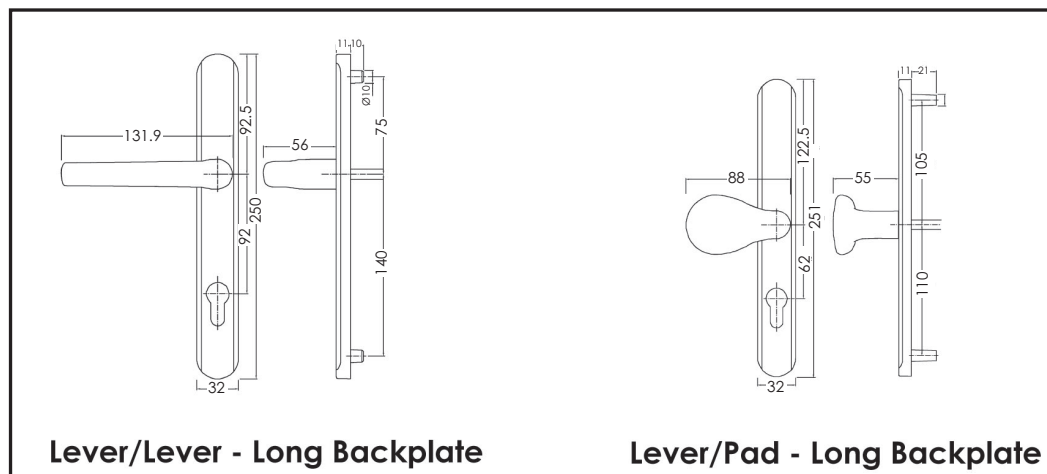

ALPHA DOOR HANDLE

The Alpha door handle has been designed to complement the Alpha espanglette casement window handles with good looks, long life and a comfortable feel in mind.

- Available as Lever/Lever or Lever/Pad
- Six colours available to match the Alpha suite of window and door furniture
- Standard finishes are white, PVD gold, polished chrome, satin, grey, enduro steel and black.
- Cylinder hole flange gives additional security and eliminates gap around cylinder cut out.

Lever/Lever - Long Backplate

Lever/Pad - Long Backplate

For further assistance, call 01702 899440

www.alu-tec.co.uk

Fletchers Square, Temple Farm Industrial Estate, Southend-on-Sea, Essex SS2 5RN