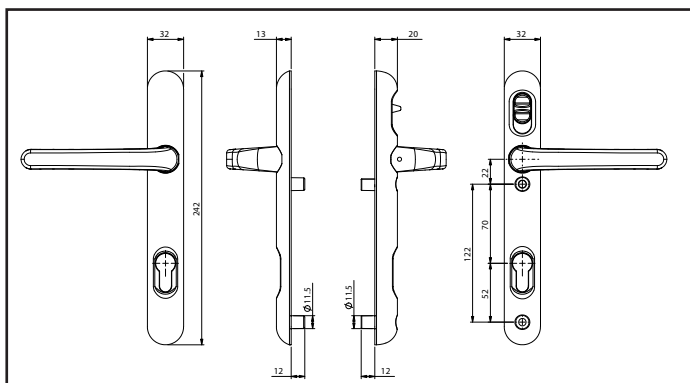

The Lock Lock fits any door with a standard 122mm or 211mm handle set.

- Patented Design
- The handle can be retro-fitted
- Available as Lever/Lever
- Colours available - White, Gold, Chrome, Stainless Steel, Black, Satin, Anthracite Grey and Rose Gold
- Option available for external handle without a cylinder for doors that are never locked from the outside.