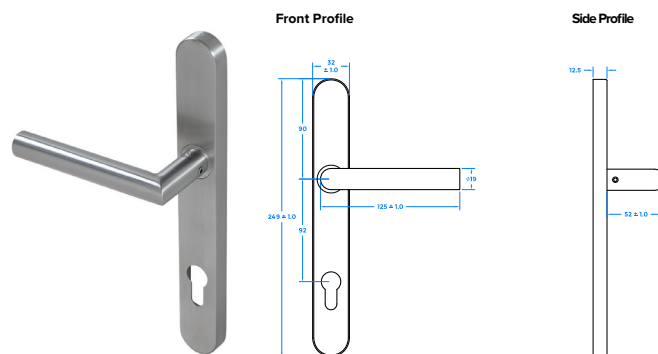

Mitre Lever Door Handle (Dual Sprung) - KM078

- Available in Satin Stainless Steel, Polished Stainless Steel and Matt Black