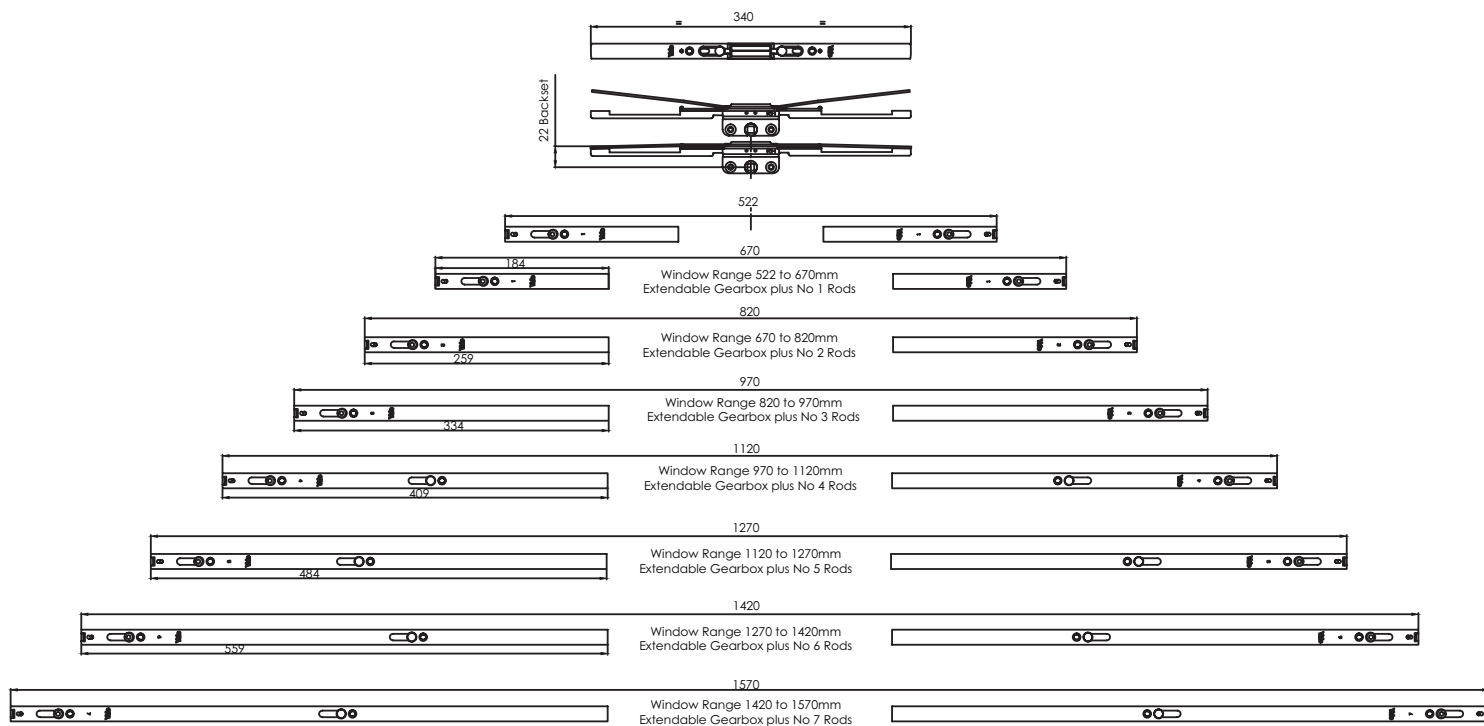

## TROJAN SLIMLINE SHOOTBOLT

- Ideal choice for aluminium window systems
- Ultra slim off-set gear box design, ideal for fitting into slim glazing up stands.
- Face mounts onto flat profiles, no need for euro groove.
- Off-set Extension Bar increases any shootbolt extension by a maximum of 450mm.
- Stainless steel construction for ultimate corrosion resistance
- High security accredited
- 10 year corrosion and mechanical guarantee.

### SASH RANGES

Size 1 = 350mm - 410mm

Size 2 = 410mm - 530mm

Size 3 = 530mm - 710mm

Size 4 = 710mm - 945mm

Size 5 = 945mm - 1400mm

**For further assistance, call 01702 899440**

**[www.alu-tec.co.uk](http://www.alu-tec.co.uk)**

## YALE SHOOTBOLT LOCKING SYSTEM

- Combination of anti separation 'mushroom' cams and chamfered security shootbolts
- Robust zinc alloy strikers
- Covering Sash sizes from 326mm to 1520mm
- Manufactured to highest specifications
- 10 year mechanical guarantee

### ESPAGNOLETTE LOCK

SIZE	FACE PLATE LENGTH
320-400mm	131.8mm
400-800mm	356mm
800-1100mm	492mm
1100-1400mm	642mm

ESPAGNOLETTE SIZES
100mm
400mm
600mm
800mm
1000mm
1200mm