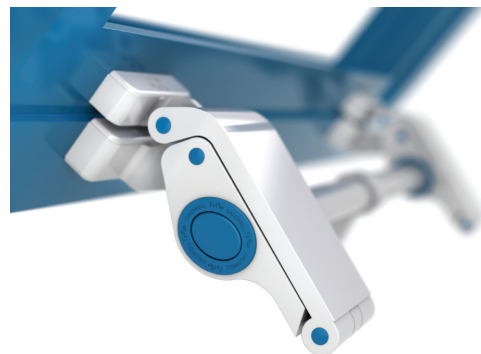

FOLDING OPENER PLUS

Designed and styled for today's contemporary market, the 'Fo Plus' folding opener range offers a new tandem bar shape and is available in Transom (110 Type) and Sill (112 Type) level options.

- ❖ Gives secure locking and controlled ventilation in one simple operation.
- ❖ Ideal for use in schools, hospitals, offices, hotels, residential homes and sheltered housing.
- ❖ Concealed bracket fixing and pins.
- ❖ Anodised or paint finish options. Available in 5 RAL colours.