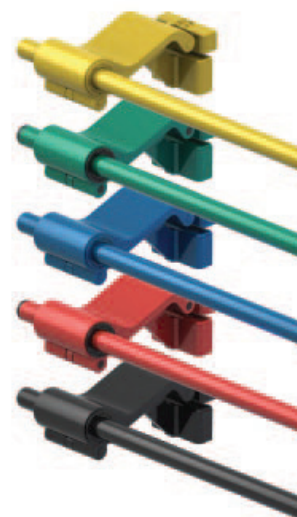

### TRANSOM APPLICATIONS

110 Type Opener

### SILL APPLICATIONS

112 Type Opener

**For further assistance, call 01702 899440**

[www.alu-tec.co.uk](http://www.alu-tec.co.uk)

Fletchers Square, Temple Farm Industrial Estate, Southend-on-Sea, Essex SS2 5RN