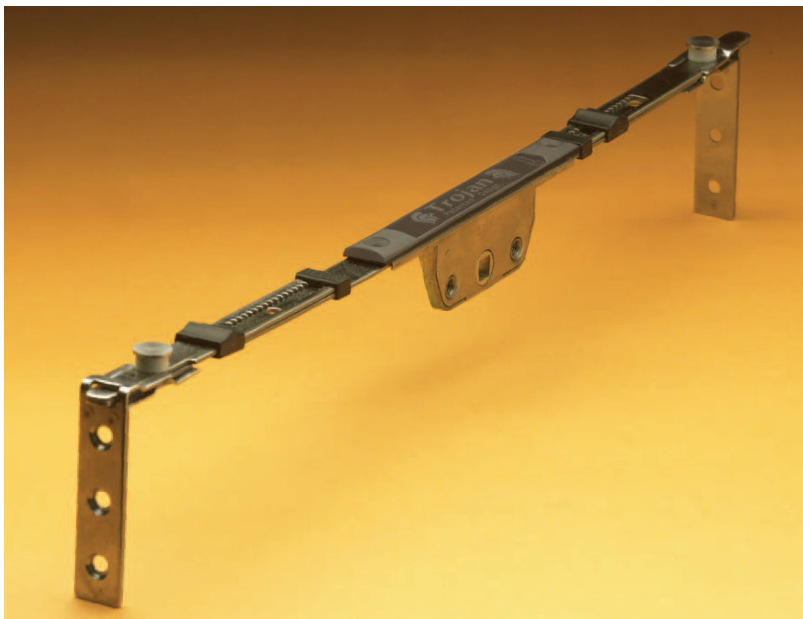

TROJAN SLIMLINE SHOOTBOLT

- Ideal choice for aluminium window systems
- Ultra slim off-set gear box design, ideal for fitting into slim glazing up stands.
- Face mounts onto flat profiles, no need for euro groove.
- Off-set Extension Bar increases any shootbolt extension by a maximum of 450mm.
- Stainless steel construction for ultimate corrosion resistance
- High security accredited
- 10 year corrosion and mechanical guarantee.

SASH RANGES

Size 1 = 350mm - 410mm

Size 2 = 410mm - 530mm

Size 3 = 530mm - 710mm

Size 4 = 710mm - 945mm

Size 5 = 945mm - 1400mm

For further assistance, call 01702 899440

www.alu-tec.co.uk

Fletchers Square, Temple Farm Industrial Estate, Southend-on-Sea, Essex SS2 5RN