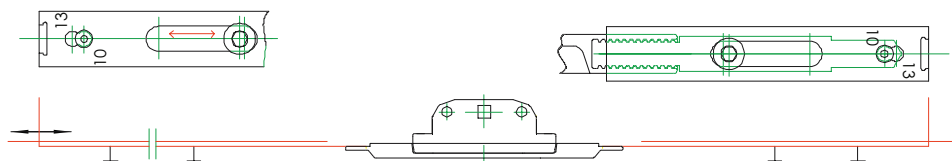

### ESPAGNOLETTE LOCK

SIZE	FACE PLATE LENGTH
320-400mm	131.8mm
400-800mm	356mm
800-1100mm	492mm
1100-1400mm	642mm

ESPAGNOLETTE SIZES
100mm
400mm
600mm
800mm
1000mm
1200mm

### SHOOTBOLT LOCK

The bolt throw is adjusted by moving the mushroom bolt before cropping to size

Locate the extension into the corner of the sash and crop to size

**For further assistance, call 01702 899440**