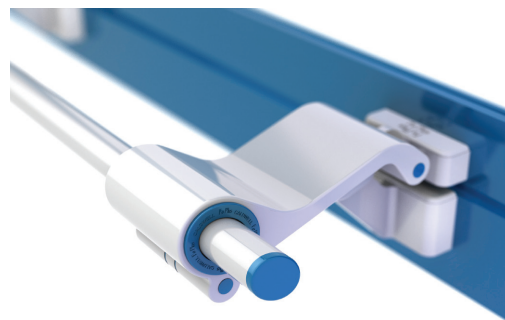

FOLDING OPENER PLUS

Designed and styled for today's contemporary market, the 'Fo Plus' folding opener range offers a new tandem bar shape and is available in Transom (110 Type) and Sill (112 Type) level options.

- ❖ Gives secure locking and controlled ventilation in one simple operation.
- ❖ Ideal for use in schools, hospitals, offices, hotels, residential homes and sheltered housing.
- ❖ Concealed bracket fixing and pins.
- ❖ Anodised or paint finish options. Available in 5 RAL colours.