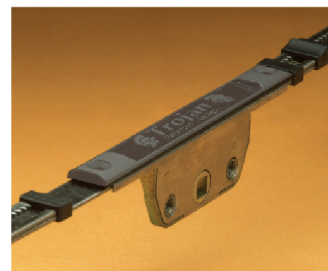

## TROJAN SLIMLINE SHOOTBOLT

- Ideal choice for aluminium window systems
- Ultra slim off-set gear box design, ideal for fitting into slim glazing up stands.
- Face mounts onto flat profiles, no need for euro groove.
- Off-set Extension Bar increases any shootbolt extension by a maximum of 450mm.
- Stainless steel construction for ultimate corrosion resistance
- High security accredited
- 10 year corrosion and mechanical guarantee.

### SASH RANGES

Size 1 = 350mm - 410mm

Size 2 = 410mm - 530mm

Size 3 = 530mm - 710mm

Size 4 = 710mm - 945mm

Size 5 = 945mm - 1400mm

**For further assistance, call 01702 899440**

**[www.alu-tec.co.uk](http://www.alu-tec.co.uk)**

## YALE SHOOTBOLT LOCKING SYSTEM

- Combination of anti separation 'mushroom' cams and chamfered security shootbolts
- Robust zinc alloy strikers
- Covering Sash sizes from 326mm to 1520mm
- Manufactured to highest specifications
- 10 year mechanical guarantee