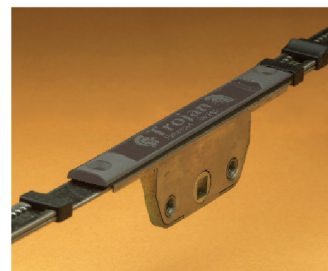

TROJAN SLIMLINE SHOOTBOLT

- Ideal choice for aluminium window systems
- Ultra slim off-set gear box design, ideal for fitting into slim glazing up stands.
- Face mounts onto flat profiles, no need for euro groove.
- Off-set Extension Bar increases any shootbolt extension by a maximum of 450mm.
- Stainless steel construction for ultimate corrosion resistance
- High security accredited
- 10 year corrosion and mechanical guarantee.

SASH RANGES

Size 1 = 350mm - 410mm

Size 2 = 410mm - 530mm

Size 3 = 530mm - 710mm

Size 4 = 710mm - 945mm

Size 5 = 945mm - 1400mm

For further assistance, call 01702 899440

www.alu-tec.co.uk

Fletchers Square, Temple Farm Industrial Estate, Southend-on-Sea, Essex SS2 5RN

YALE SHOOTBOLT LOCKING SYSTEM

- Combination of anti separation 'mushroom' cams and chamfered security shootbolts
- Robust zinc alloy strikers
- Covering Sash sizes from 326mm to 1520mm
- Manufactured to highest specifications
- 10 year mechanical guarantee

For further assistance, call 01702 899440

www.alu-tec.co.uk

Fletchers Square, Temple Farm Industrial Estate, Southend-on-Sea, Essex SS2 5RN

MACO MK1 SHOOTBOLT & ESPAGNOLETTE LOCKS

- High quality materials
- Certified to Secured By Design accreditation
- Up to 4 adjustable mushroom locking points
- Adjustable throw steel shootbolts
- Metal striker plates
- Interlocking corner striker plates
- Tested up to 7.6kn (BS7950 requires only 3Kn)
- 40,000 life cycle operations
- 500 hours salt spray resistance
- Profile specific striker plates for greater strength and security