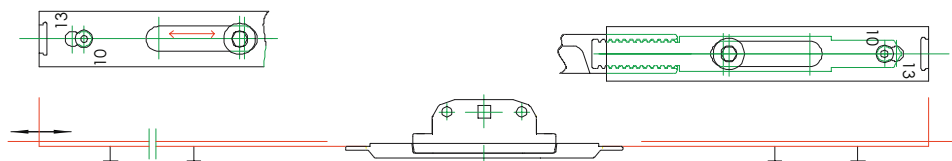

ESPAGNOLETTE LOCK

SIZE	FACE PLATE LENGTH
320-400mm	131.8mm
400-800mm	356mm
800-1100mm	492mm
1100-1400mm	642mm

ESPAGNOLETTE SIZES
100mm
400mm
600mm
800mm
1000mm
1200mm

SHOOTBOLT LOCK

The bolt throw is adjusted by moving the mushroom bolt before cropping to size

Locate the extension into the corner of the sash and crop to size

For further assistance, call 01702 899440

www.alu-tec.co.uk

Fletchers Square, Temple Farm Industrial Estate, Southend-on-Sea, Essex SS2 5RN