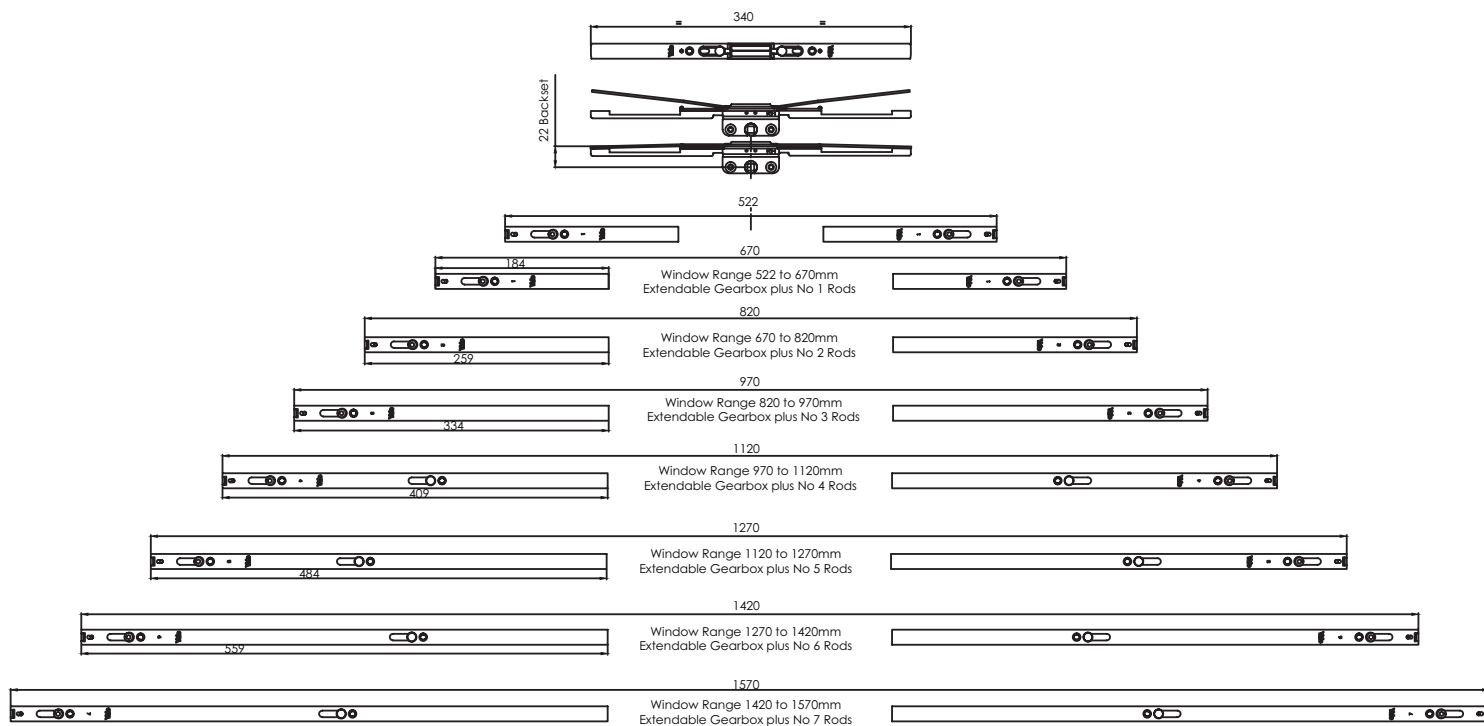

TROJAN SLIMLINE SHOOTBOLT

- Ideal choice for aluminium window systems
- Ultra slim off-set gear box design, ideal for fitting into slim glazing up stands.
- Face mounts onto flat profiles, no need for euro groove.
- Off-set Extension Bar increases any shootbolt extension by a maximum of 450mm.
- Stainless steel construction for ultimate corrosion resistance
- High security accredited
- 10 year corrosion and mechanical guarantee.

SASH RANGES

Size 1 = 350mm - 410mm

Size 2 = 410mm - 530mm

Size 3 = 530mm - 710mm

Size 4 = 710mm - 945mm

Size 5 = 945mm - 1400mm

For further assistance, call 01702 899440

www.alu-tec.co.uk

Fletchers Square, Temple Farm Industrial Estate, Southend-on-Sea, Essex SS2 5RN

YALE SHOOTBOLT LOCKING SYSTEM

- Combination of anti separation 'mushroom' cams and chamfered security shootbolts
- Robust zinc alloy strikers
- Covering Sash sizes from 326mm to 1520mm
- Manufactured to highest specifications
- 10 year mechanical guarantee

ESPAGNOLETTE LOCK

SIZE	FACE PLATE LENGTH
320-400mm	131.8mm
400-800mm	356mm
800-1100mm	492mm
1100-1400mm	642mm

ESPAGNOLETTE SIZES
100mm
400mm
600mm
800mm
1000mm
1200mm

SHOOTBOLT LOCK

The bolt throw is adjusted by moving the mushroom bolt before cropping to size