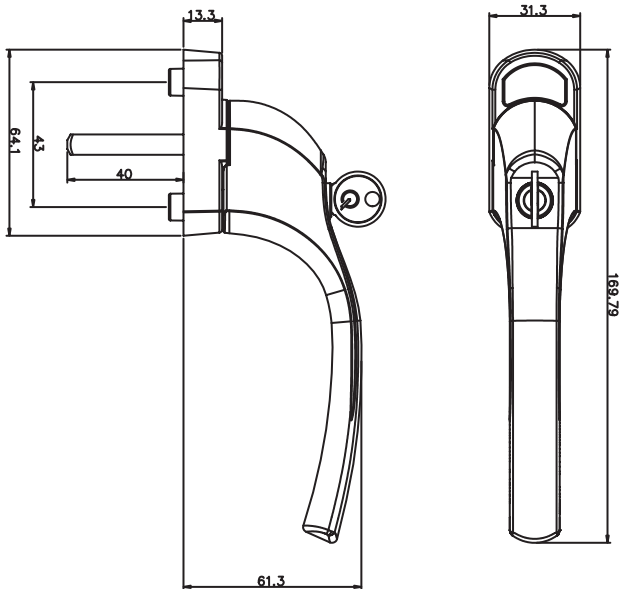

TILT & TURN WINDOW HANDLES

- Ultra modern handle design.
- Distinctive grip with radius edges to the backplate providing a softer style.
- Premium quality handle that features the same feel and appearance of the Alpha door handle
- For use with tilt and turn, and tilt before turn mechanisms.
- 40mm length spindle.
- Available in white, polished chrome, gold and satin finishes. Black handles are available but minimum orders apply.

For further assistance, call 01702 899440

www.alu-tec.co.uk

Fletchers Square, Temple Farm Industrial Estate, Southend-on-Sea, Essex SS2 5RN