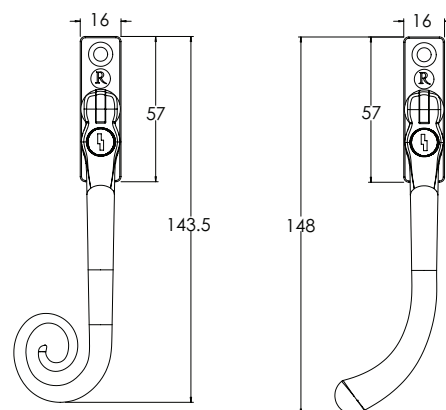

# ROMATOPOLA

- Key locking with key retention for extra security
- Positive stop to prevent over-stressing
- Spindle lengths: 15mm or 40mm
- Available in nine classic colours:  
Black, White, Antique Bronze,  
Satin Chrome, Polished Chrome, Electro Gold, Bronze Red Tint, Pewter Patina, Graphite