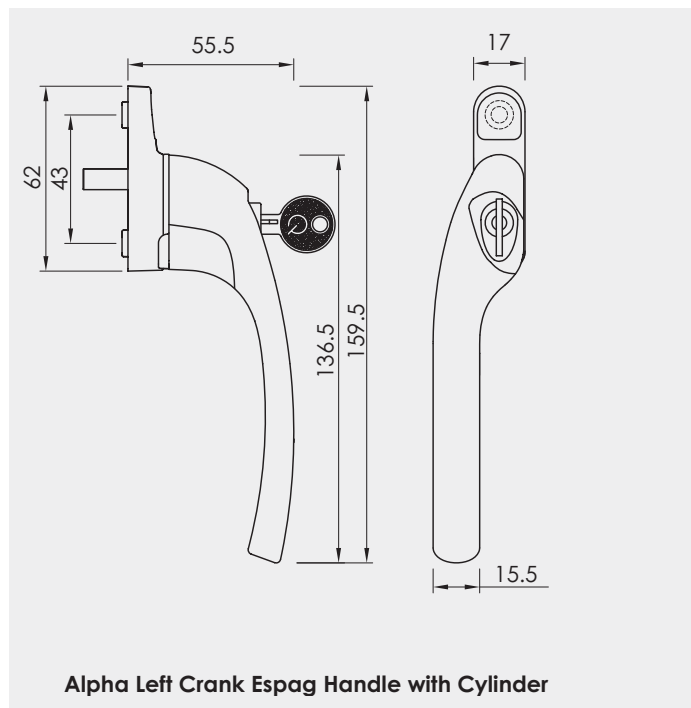

ALPHA CASEMENT WINDOW HANDLE

The Alpha casement window handle is a premium quality push to open handle, which complements the door furniture also available in the Alpha range.

- Sleek and stylish handle grip.
- 90° stop/click location washer
- Finishes available - white, black, satin, polished chrome, PVD gold and Enduro steel finishes.
- Colour co-ordinated screw cover caps

For further assistance, call 01702 899440

www.alu-tec.co.uk

Fletchers Square, Temple Farm Industrial Estate, Southend-on-Sea, Essex SS2 5RN