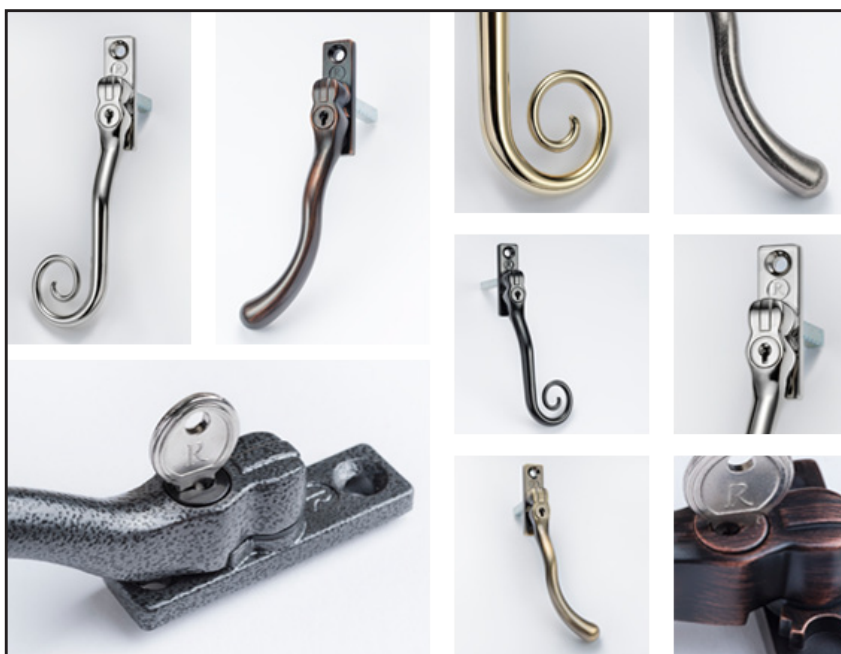

## ALPHA CASEMENT WINDOW HANDLE

The Alpha casement window handle is a premium quality push to open handle, which complements the door furniture also available in the Alpha range.

- Sleek and stylish handle grip.
- 90° stop/click location washer
- Finishes available - white, black, satin, polished chrome, PVD gold and Enduro steel finishes.
- Colour co-ordinated screw cover caps

## TRADITIONAL STYLED CASEMENT WINDOW HANDLES

The Romatopola Collection features an authentic range of traditional and contemporary hardware.

The key locking Monkey Tail and Pear Drop handles are perfect for both period and contemporary windows.

# ROMATOPOLA

- Key locking with key retention for extra security
- Positive stop to prevent over-stressing
- Spindle lengths: 15mm or 40mm
- Available in nine classic colours:  
Black, White, Antique Bronze,  
Satin Chrome, Polished Chrome, Electro Gold, Bronze Red Tint, Pewter Patina, Graphite