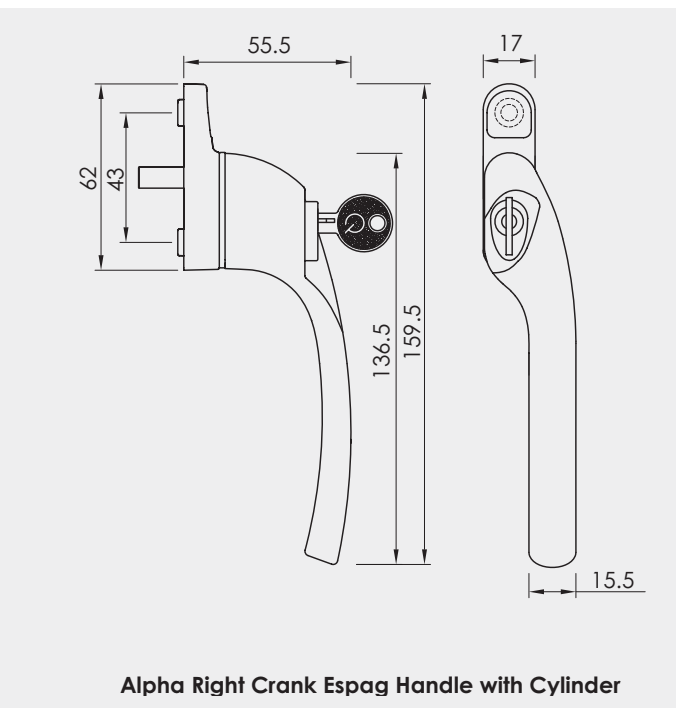

ALPHA CASEMENT WINDOW HANDLE

The Alpha casement window handle is a premium quality push to open handle, which complements the door furniture also available in the Alpha range.

- Sleek and stylish handle grip.
- 90° stop/click location washer
- Finishes available - white, black, satin, polished chrome, PVD gold and Enduro steel finishes.
- Colour co-ordinated screw cover caps

For further assistance, call 01702 899440

www.alu-tec.co.uk

Fletchers Square, Temple Farm Industrial Estate, Southend-on-Sea, Essex SS2 5RN