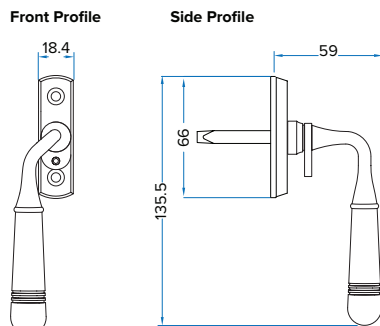

Opera Espag Window Handle - TBH020B

- Available in Satin Stainless Steel, Satin Brass, Polished Brass, Polished Stainless Steel & Matt Black

For further assistance, call 01702 899440

www.alu-tec.co.uk

Fletchers Square, Temple Farm Industrial Estate, Southend-on-Sea, Essex SS2 5RN