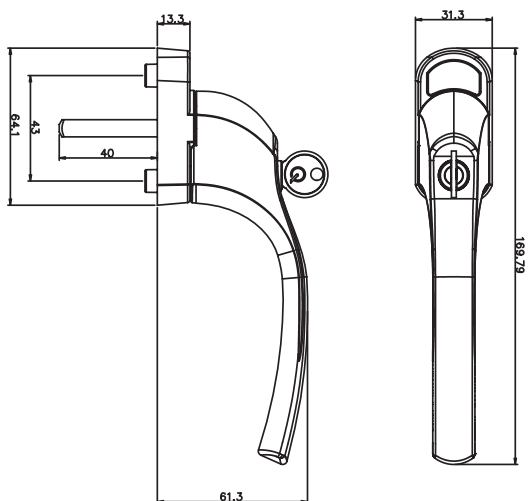

TILT & TURN WINDOW HANDLES

- Ultra modern handle design.
- Distinctive grip with radius edges to the backplate providing a softer style.
- Premium quality handle that features the same feel and appearance of the Alpha door handle
- For use with tilt and turn, and tilt before turn mechanisms.
- 40mm length spindle.
- Available in white, polished chrome, gold and satin finishes. Black handles are available but minimum orders apply.

For further assistance, call 01702 899440

www.alu-tec.co.uk

Fletchers Square, Temple Farm Industrial Estate, Southend-on-Sea, Essex SS2 5RN