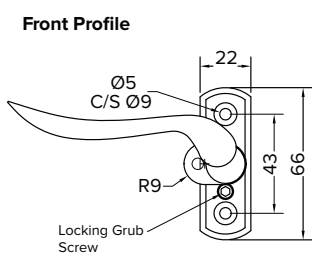

BLU™ STAINLESS STEEL WINDOW HANDLES

- Sleek, contemporary design, handles which look good on both uPVC and aluminium windows
- Lockable for added security
- Part of a suited range of hardware
- Manufactured from 316 marine grade stainless steel
- Ideal for use where corrosion levels are high such as city and coastal environments and with acidic timber

COASTAL

Regent Window Espag Window Handle - REG020

- Available in Satin Stainless Steel, Polished Stainless Steel, Satin Brass, Polished Brass and Matt Black