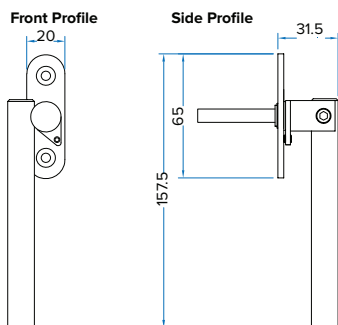

COASTAL

Regent Window Espag Window Handle - REG020

- Available in Satin Stainless Steel, Polished Stainless Steel, Satin Brass, Polished Brass and Matt Black

Casement/Tilt & Turn Window Handle - SST100

- Available in Satin Stainless Steel, Satin Brass and Matt Black