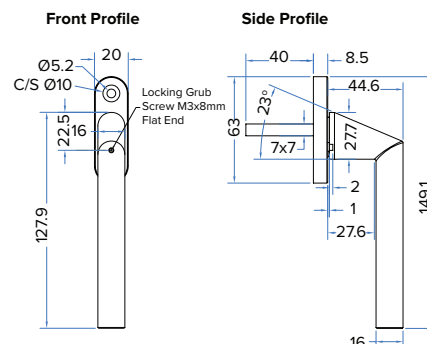

Casement/Tilt & Turn Window Handle - SST100

- Available in Satin Stainless Steel, Satin Brass and Matt Black