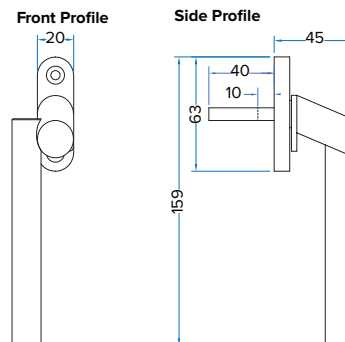

Contemporary Espag Window Handle - Cranked - SST87

- Available in Satin Stainless Steel and Matt Black