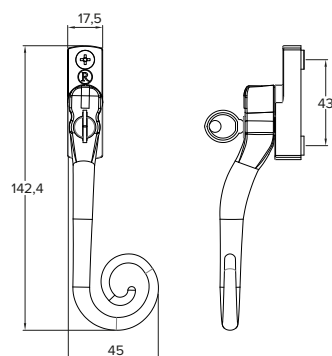

- Monkey Tail or Pear Drop designs available in left and right handed variants
- Available in 25mm and 40mm spindle length only
- Push-button operation
- Positive 'click' on close indicating full engagement and prevents misuse
- Deadlock the window with a standard key
- 10" stays available in monkey tail or pear drop, either working or dummy pegs
- Available in nine classic colours:
PVD Gold, Antique Bronze, Brushed Copper, Black, Satin Chrome, Polished Chrome, Rose Gold, Pewter Patina and Graphite (Antique Black)