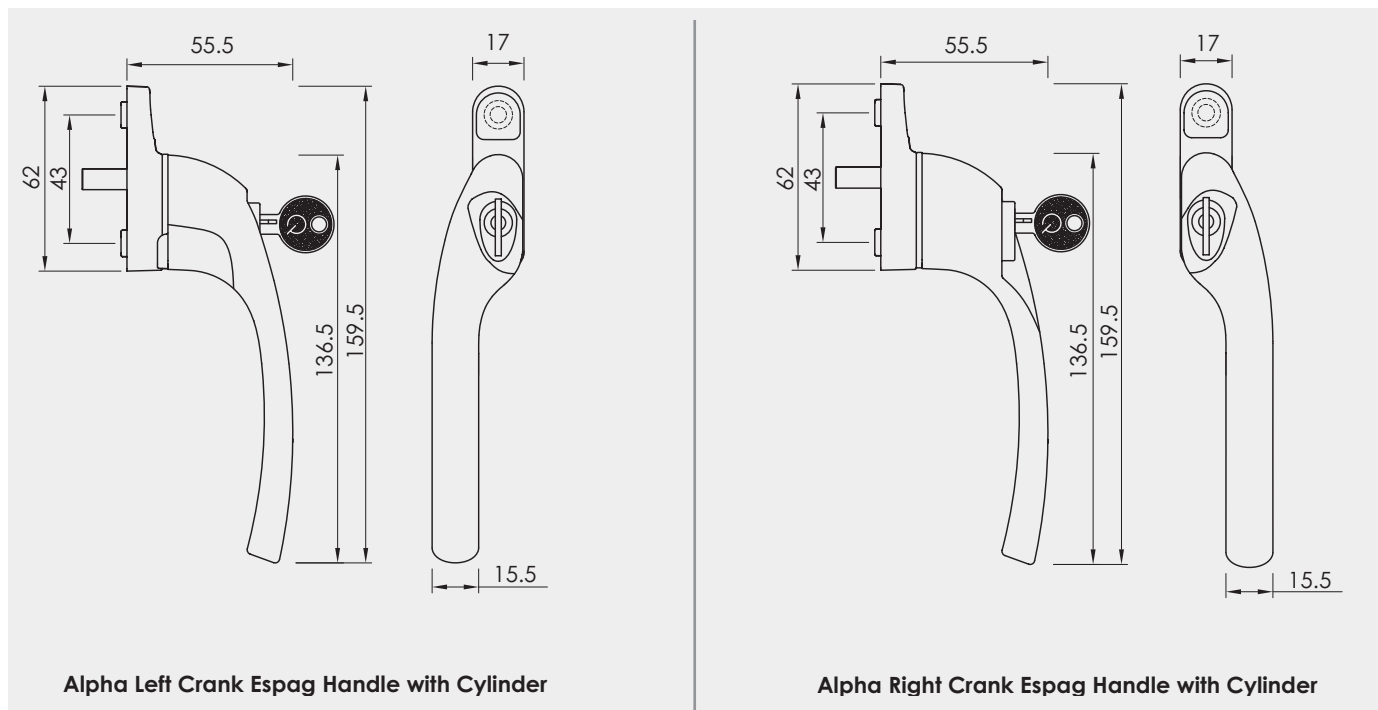

- Sleek and stylish handle grip.
- 90° stop/click location washer
- Finishes available - white, black, satin, polished chrome, PVD gold, enduro steel anthracite grey* finishes (*only available in 35sp)
- Colour co-ordinated screw cover caps

- Monkey Tail or Pear Drop designs available in left and right handed variants
- Available in 25mm and 40mm spindle length only
- Push-button operation
- Positive 'click' on close indicating full engagement and prevents misuse
- Deadlock the window with a standard key
- 10" stays available in monkey tail or pear drop, either working or dummy pegs
- Available in nine classic colours:
PVD Gold, Antique Bronze, Brushed Copper, Black, Satin Chrome, Polished Chrome, Rose Gold, Pewter Patina and Graphite (Antique Black)