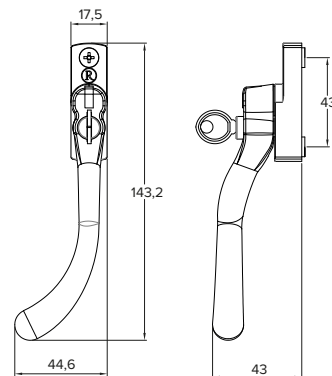

- Monkey Tail or Pear Drop designs available in left and right handed variants
- Available in 25mm and 40mm spindle length only
- Push-button operation
- Positive 'click' on close indicating full engagement and prevents misuse
- Deadlock the window with a standard key
- 10" stays available in monkey tail or pear drop, either working or dummy pegs
- Available in nine classic colours:
PVD Gold, Antique Bronze, Brushed Copper, Black, Satin Chrome, Polished Chrome, Rose Gold, Pewter Patina and Graphite (Antique Black)