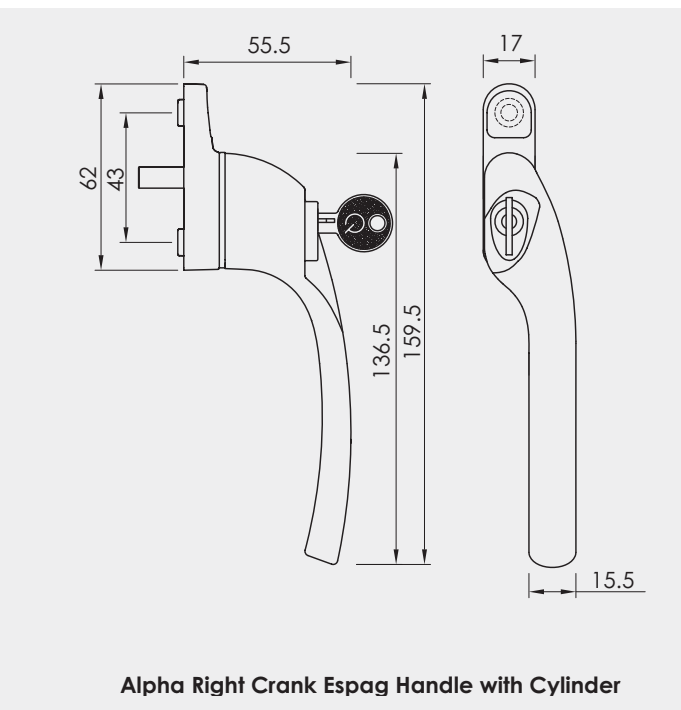

- Sleek and stylish handle grip.
- 90° stop/click location washer
- Finishes available - white, black, satin, polished chrome, PVD gold, enduro steel anthracite grey* finishes (*only available in 35sp)
- Colour co-ordinated screw cover caps

- Monkey Tail or Pear Drop designs available in left and right handed variants
- Available in 25mm and 40mm spindle length only
- Push-button operation
- Positive 'click' on close indicating full engagement and prevents misuse
- Deadlock the window with a standard key
- 10" stays available in monkey tail or pear drop, either working or dummy pegs
- Available in nine classic colours:
PVD Gold, Antique Bronze, Brushed Copper, Black, Satin Chrome, Polished Chrome, Rose Gold, Pewter Patina and Graphite (Antique Black)