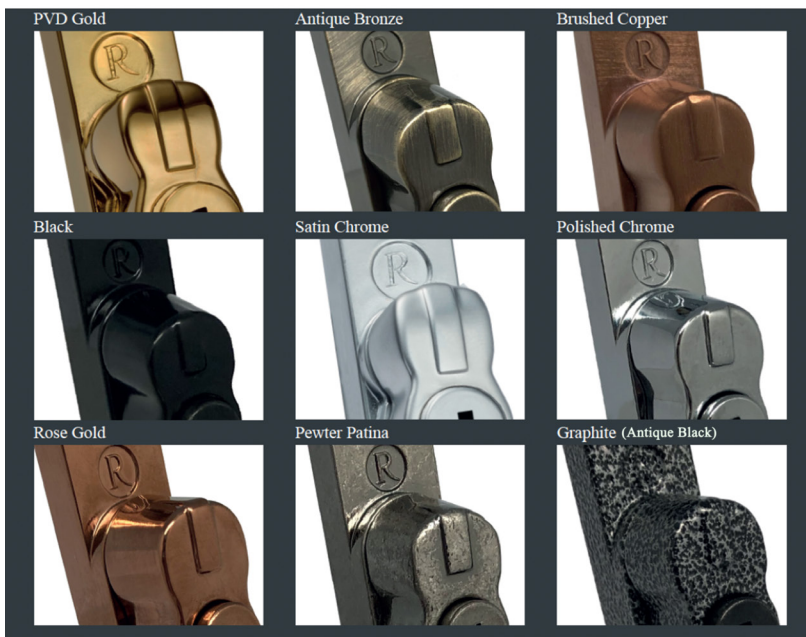

- Sleek and stylish handle grip.
- 90° stop/click location washer
- Finishes available - white, black, satin, polished chrome, PVD gold, enduro steel anthracite grey* finishes (*only available in 35sp)
- Colour co-ordinated screw cover caps

For further assistance, call 01702 899440

www.alu-tec.co.uk

Fletchers Square, Temple Farm Industrial Estate, Southend-on-Sea, Essex SS2 5RN

TRADITIONAL STYLED HANDLES & STAYS

Regal
Hardware

The Regal Hardware Collection features an authentic range of traditional hardware for windows.

- Monkey Tail or Pear Drop designs available in left and right handed variants
- Available in 25mm and 40mm spindle length only
- Push-button operation
- Positive 'click' on close indicating full engagement and prevents misuse
- Deadlock the window with a standard key
- 10" stays available in monkey tail or pear drop, either working or dummy pegs
- Available in nine classic colours:
PVD Gold, Antique Bronze, Brushed Copper, Black, Satin Chrome, Polished Chrome, Rose Gold, Pewter Patina and Graphite (Antique Black)

For further assistance, call 01702 899440

www.alu-tec.co.uk

Fletchers Square, Temple Farm Industrial Estate, Southend-on-Sea, Essex SS2 5RN

REGAL KNURLED CASEMENT WINDOW HANDLES

- Casement window handle with classic textured crosshatch grip
- Key lockable inline espag handle
- Matching door handles to suit.
- Rigorously tested to guarantee performance and long-lasting durability
- Choice of 4 colour finishes - Matt Black, Satin Chrome, Antique Bronze and Gun Metal
- Cycle tested to 20,000 cycles