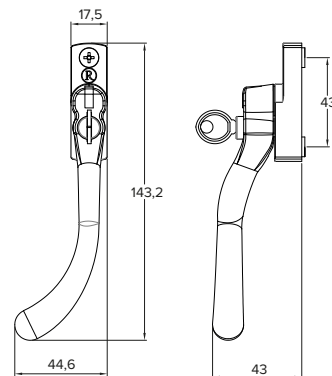

For further assistance, call 01702 899440

www.alu-tec.co.uk

Fletchers Square, Temple Farm Industrial Estate, Southend-on-Sea, Essex SS2 5RN

TRADITIONAL STYLED HANDLES & STAYS

Regal
Hardware

The Regal Hardware Collection features an authentic range of traditional hardware for windows.

- Monkey Tail or Pear Drop designs available in left and right handed variants
- Available in 25mm and 40mm spindle length only
- Push-button operation
- Positive 'click' on close indicating full engagement and prevents misuse
- Deadlock the window with a standard key
- 10" stays available in monkey tail or pear drop, either working or dummy pegs
- Available in nine classic colours:
PVD Gold, Antique Bronze, Brushed Copper, Black, Satin Chrome, Polished Chrome, Rose Gold, Pewter Patina and Graphite (Antique Black)