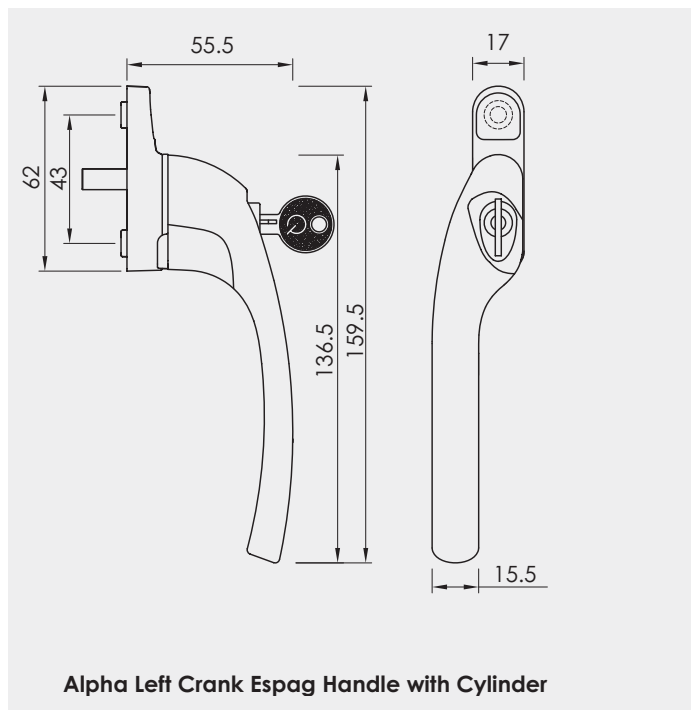

- Sleek and stylish handle grip.
- 90° stop/click location washer
- Finishes available - white, black, satin, polished chrome, PVD gold, enduro steel anthracite grey* finishes (*only available in 35sp)
- Colour co-ordinated screw cover caps

- Monkey Tail or Pear Drop designs available in left and right handed variants
- Available in 25mm and 40mm spindle length only
- Push-button operation
- Positive 'click' on close indicating full engagement and prevents misuse
- Deadlock the window with a standard key
- 10" stays available in monkey tail or pear drop, either working or dummy pegs
- Available in nine classic colours:
PVD Gold, Antique Bronze, Brushed Copper, Black, Satin Chrome, Polished Chrome, Rose Gold, Pewter Patina and Graphite (Antique Black)