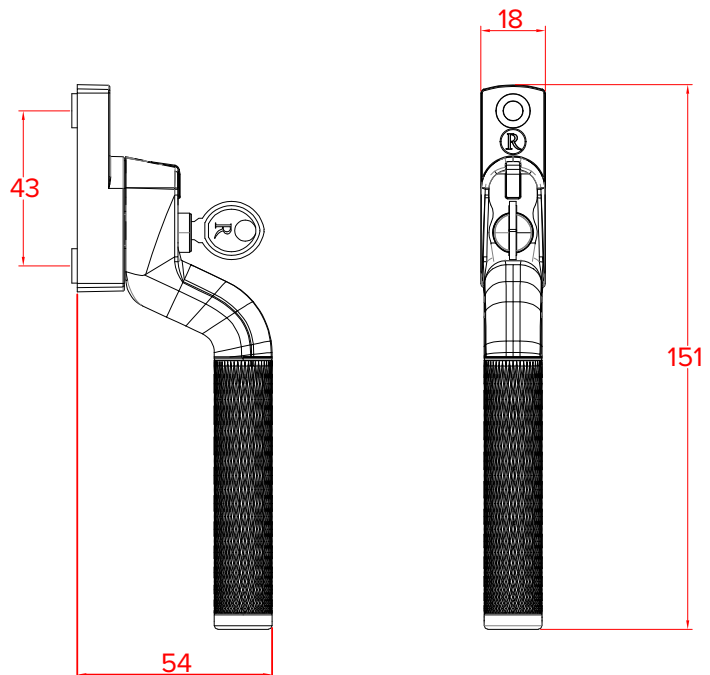

REGAL KNURLED CASEMENT WINDOW HANDLES

- Casement window handle with classic textured crosshatch grip
- Key lockable inline espag handle
- Matching door handles to suit.
- Rigorously tested to guarantee performance and long-lasting durability
- Choice of 4 colour finishes - Matt Black, Satin Chrome, Antique Bronze and Gun Metal
- Cycle tested to 20,000 cycles

For further assistance, call 01702 899440

www.alu-tec.co.uk

Fletchers Square, Temple Farm Industrial Estate, Southend-on-Sea, Essex SS2 5RN