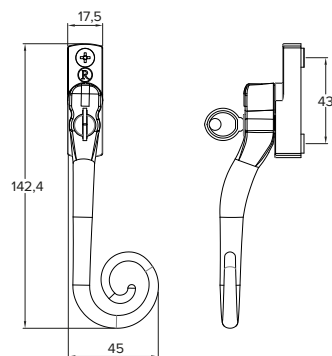

For further assistance, call 01702 899440

www.alu-tec.co.uk

Fletchers Square, Temple Farm Industrial Estate, Southend-on-Sea, Essex SS2 5RN

TRADITIONAL STYLED HANDLES & STAYS

Regal
Hardware

The Regal Hardware Collection features an authentic range of traditional hardware for windows.

- Monkey Tail or Pear Drop designs available in left and right handed variants
- Available in 25mm and 40mm spindle length only
- Push-button operation
- Positive 'click' on close indicating full engagement and prevents misuse
- Deadlock the window with a standard key
- 10" stays available in monkey tail or pear drop, either working or dummy pegs
- Available in nine classic colours:
PVD Gold, Antique Bronze, Brushed Copper, Black, Satin Chrome, Polished Chrome, Rose Gold, Pewter Patina and Graphite (Antique Black)