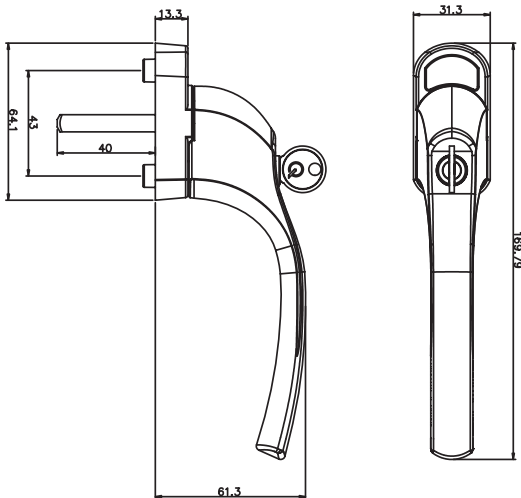

- Monkey Tail or Pear Drop designs available in left and right handed variants
- Available in 25mm and 40mm spindle length only
- Push-button operation
- Positive 'click' on close indicating full engagement and prevents misuse
- Deadlock the window with a standard key
- 10" stays available in monkey tail or pear drop, either working or dummy pegs
- Available in nine classic colours:
PVD Gold, Antique Bronze, Brushed Copper, Black, Satin Chrome, Polished Chrome, Rose Gold, Pewter Patina and Graphite (Antique Black)

For further assistance, call 01702 899440

www.alu-tec.co.uk

Fletchers Square, Temple Farm Industrial Estate, Southend-on-Sea, Essex SS2 5RN

REGAL KNURLED CASEMENT WINDOW HANDLES

- Casement window handle with classic textured crosshatch grip
- Key lockable inline espag handle
- Matching door handles to suit.
- Rigorously tested to guarantee performance and long-lasting durability
- Choice of 4 colour finishes - Matt Black, Satin Chrome, Antique Bronze and Gun Metal
- Cycle tested to 20,000 cycles

For further assistance, call 01702 899440

www.alu-tec.co.uk

Fletchers Square, Temple Farm Industrial Estate, Southend-on-Sea, Essex SS2 5RN

TILT & TURN WINDOW HANDLES

- Ultra modern handle design.
- Distinctive grip with radius edges to the backplate providing a softer style.
- Premium quality handle that features the same feel and appearance of the Alpha door handle
- For use with tilt and turn, and tilt before turn mechanisms.
- 40mm length spindle.
- Available in white, polished chrome, gold and satin finishes. Black handles are available but minimum orders apply.