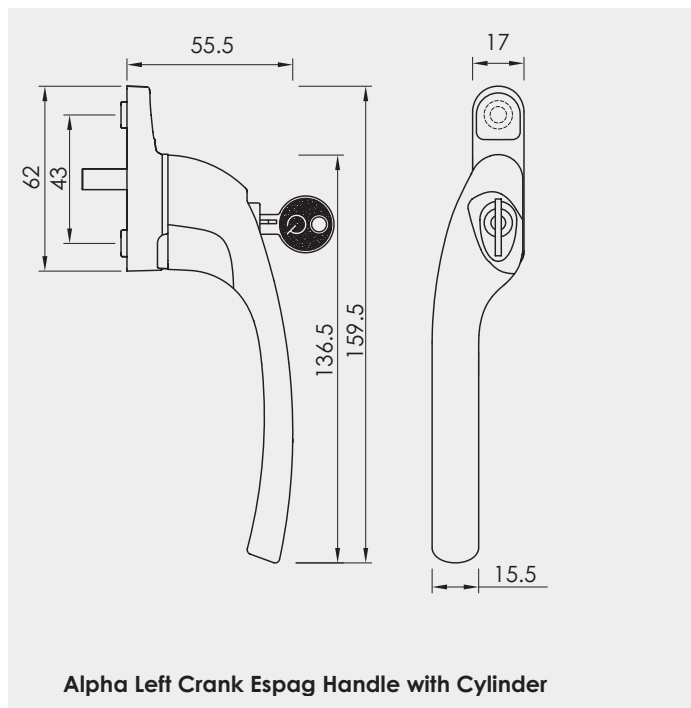

ALPHA CASEMENT WINDOW HANDLE

The Alpha casement window handle is a premium quality push to open handle, which complements the door furniture also available in the Alpha range.

- Sleek and stylish handle grip.
- 90° stop/click location washer
- Finishes available - white, black, satin, polished chrome, PVD gold, enduro steel anthracite grey* finishes (*only available in 35sp)
- Colour co-ordinated screw cover caps

For further assistance, call 01702 899440

www.alu-tec.co.uk

Fletchers Square, Temple Farm Industrial Estate, Southend-on-Sea, Essex SS2 5RN