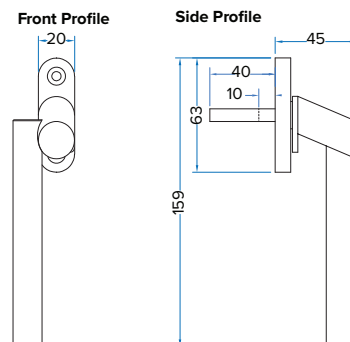

Contemporary Espag Window Handle - Cranked - SST87

- Available in Satin Stainless Steel and Matt Black