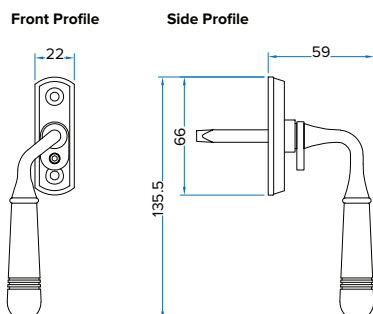

Opera Espag Window Handle - TBH020

- Available in Satin Stainless Steel, Satin Brass & Matt Black

For further assistance, call 01702 899440

www.alu-tec.co.uk

Fletchers Square, Temple Farm Industrial Estate, Southend-on-Sea, Essex SS2 5RN