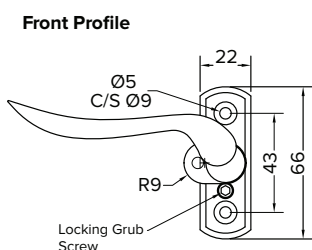

BLU™ STAINLESS STEEL WINDOW HANDLES

- Sleek, contemporary design, handles which look good on both uPVC and aluminium windows
- Lockable for added security
- Part of a suited range of hardware
- Manufactured from 316 marine grade stainless steel
- Ideal for use where corrosion levels are high such as city and coastal environments and with acidic timber

COASTAL

Regent Window Espag Window Handle - REGO20

- Available in Satin Stainless Steel, Polished Stainless Steel, Satin Brass, Polished Brass and Matt Black