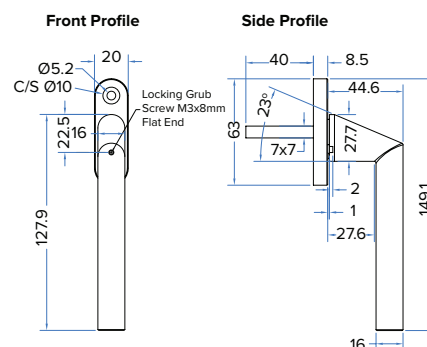

Casement/Tilt & Turn Window Handle - SST100

- Available in Satin Stainless Steel, Satin Brass and Matt Black