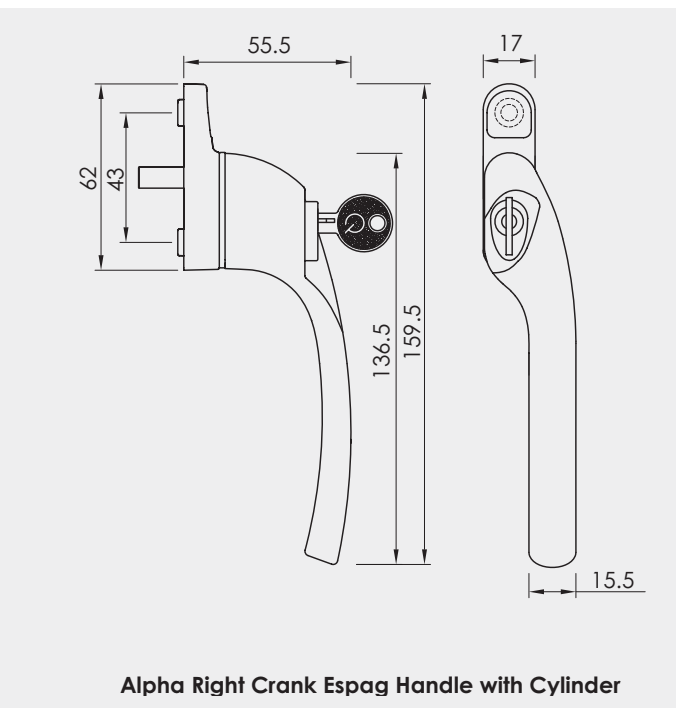

ALPHA CASEMENT WINDOW HANDLE

The Alpha casement window handle is a premium quality push to open handle, which complements the door furniture also available in the Alpha range.

- Sleek and stylish handle grip.
- 90° stop/click location washer
- Finishes available - white, black, satin, polished chrome, PVD gold, enduro steel anthracite grey* finishes (*only available in 35sp)
- Colour co-ordinated screw cover caps

For further assistance, call 01702 899440

www.alu-tec.co.uk

Fletchers Square, Temple Farm Industrial Estate, Southend-on-Sea, Essex SS2 5RN