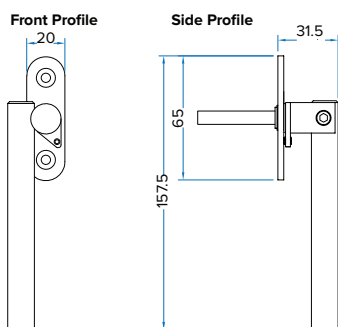

Contemporary Espag Window Handle - Cranked - SST81

- Available in Satin Stainless Steel