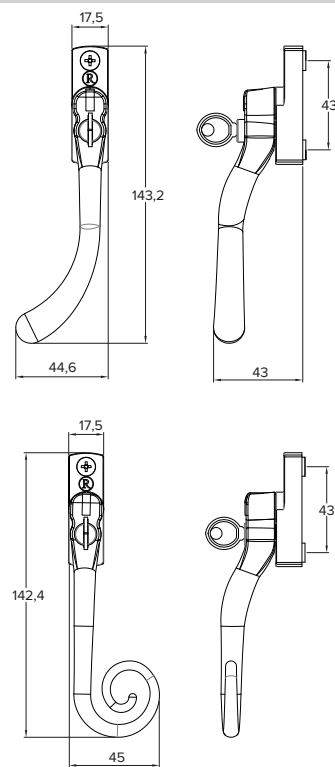

## TRADITIONAL STYLED HANDLES & STAYS

The Regal Hardware Collection features an authentic range of traditional hardware for windows.

- Monkey Tail or Pear Drop designs available in left and right handed variants
- Available in 25mm and 40mm spindle length only
- Push-button operation
- Positive 'click' on close indicating full engagement and prevents misuse
- Deadlock the window with a standard key
- 10" stays available in monkey tail or pear drop, either working or dummy pegs
- 10 year Mechanical Guarantee
- Available in nine classic colours: PVD Gold, Antique Bronze, Brushed Copper, Black, Satin Chrome, Polished Chrome, Rose Gold, Pewter Patina and Graphite