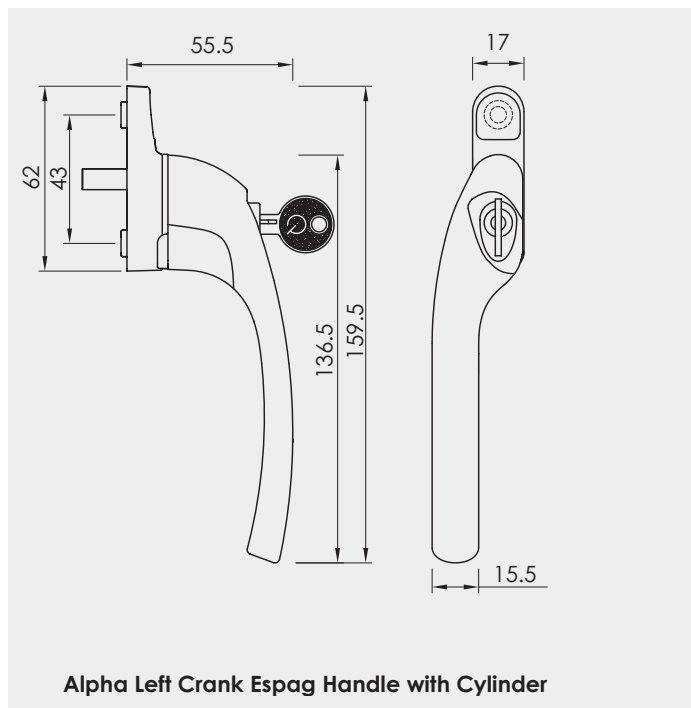

- Sleek and stylish handle grip.
- 90° stop/click location washer
- Finishes available - white, black, satin, polished chrome, PVD gold, enduro steel anthracite grey* finishes (*only available in 35sp)
- Colour co-ordinated screw cover caps