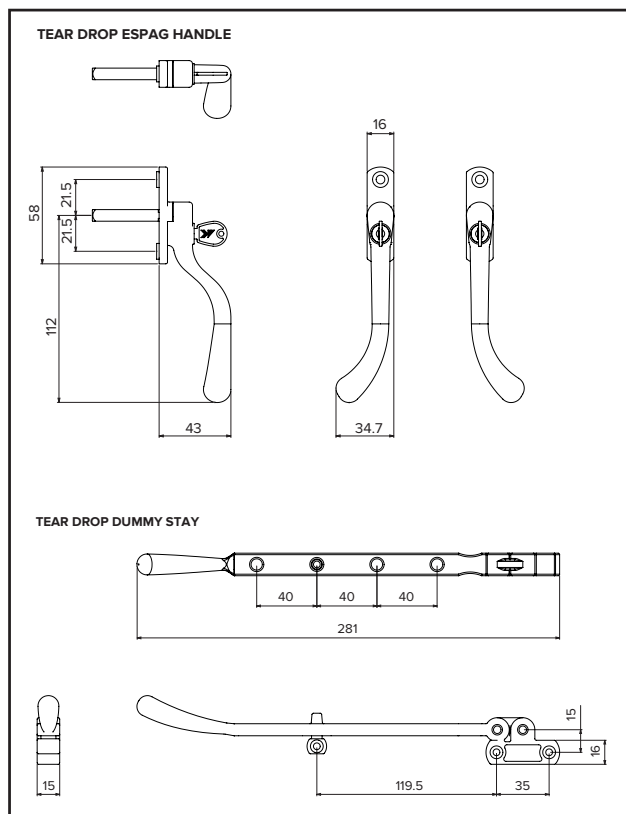

TRADITIONAL STYLED CASEMENT WINDOW HANDLES

The key locking Monkey Tail and Tear Drop handles and stays are perfect for both period and contemporary windows.

- Full Zinc Casting
- Suited Range
- Key locking Handle
- 10 year mechanical guarantee
- Minimum of 240 hours salt spray testing exceeding BSEN 1670:2007
- Available in six classic colours:
  Black, White, Gold, Chrome, Smoked Chrome, Antique Black and Satin Silver

For further assistance, call 01702 899440

www.alu-tec.co.uk

Fletchers Square, Temple Farm Industrial Estate, Southend-on-Sea, Essex SS2 5RN