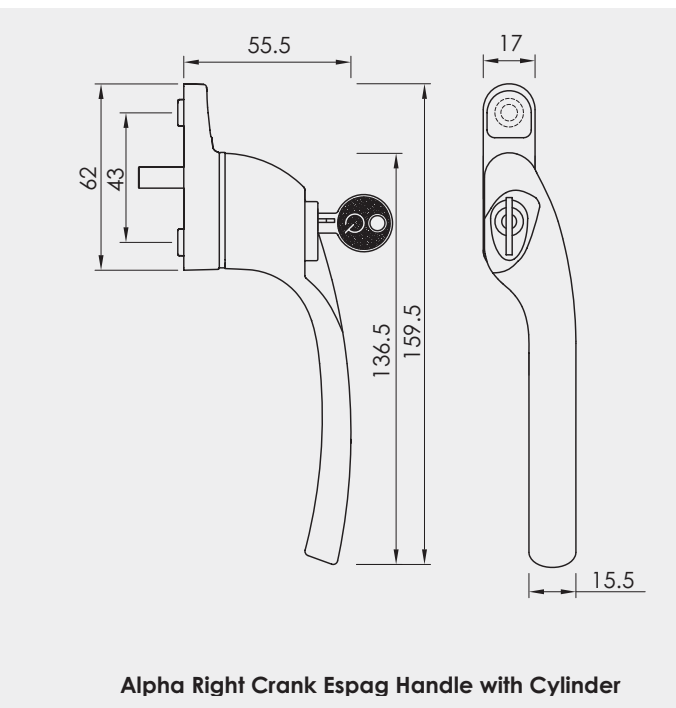

- Sleek and stylish handle grip.
- 90° stop/click location washer
- Finishes available - white, black, satin, polished chrome, PVD gold, enduro steel anthracite grey* finishes (*only available in 35sp)
- Colour co-ordinated screw cover caps