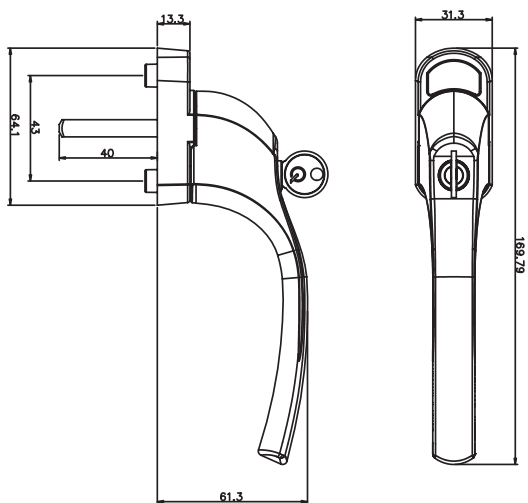

For further assistance, call 01702 899440

www.alu-tec.co.uk

Fletchers Square, Temple Farm Industrial Estate, Southend-on-Sea, Essex SS2 5RN

TILT & TURN WINDOW HANDLES

- Ultra modern handle design.
- Distinctive grip with radius edges to the backplate providing a softer style.
- Premium quality handle that features the same feel and appearance of the Alpha door handle
- For use with tilt and turn, and tilt before turn mechanisms.
- 40mm length spindle.
- Available in white, polished chrome, gold and satin finishes. Black handles are available but minimum orders apply.