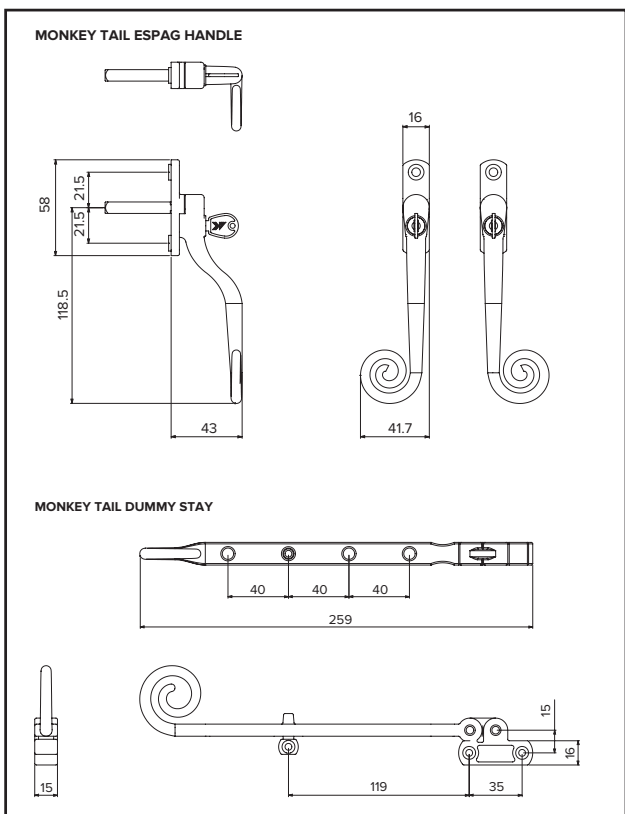

TRADITIONAL STYLED CASEMENT WINDOW HANDLES

The key locking Monkey Tail and Tear Drop handles and stays are perfect for both period and contemporary windows.

- Full Zinc Casting
- Suited Range
- Key locking Handle
- 10 year mechanical guarantee
- Minimum of 240 hours salt spray testing exceeding BSEN 1670:2007
- Available in six classic colours:
  Black, White, Gold, Chrome, Smoked Chrome, Antique Black and Satin Silver

For further assistance, call 01702 899440

www.alu-tec.co.uk

Fletchers Square, Temple Farm Industrial Estate, Southend-on-Sea, Essex SS2 5RN