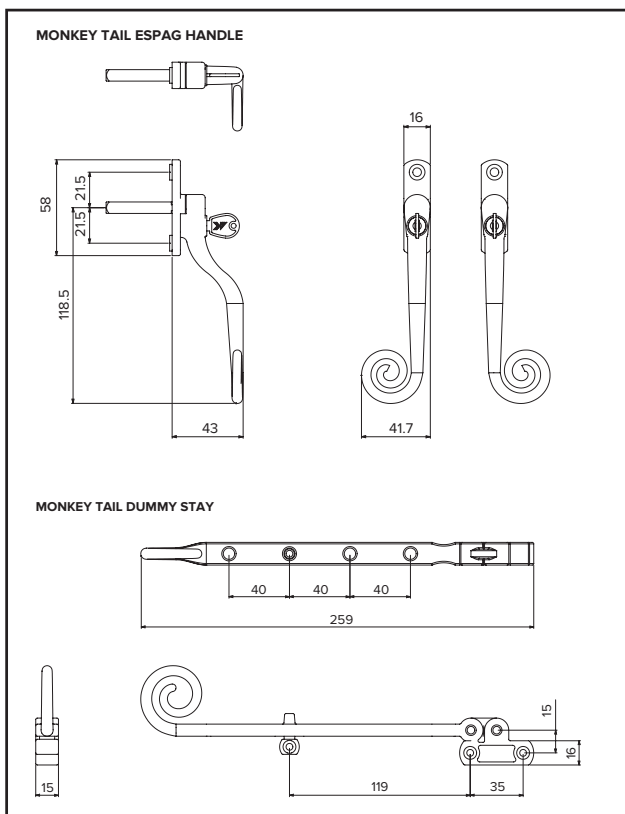

TRADITIONAL STYLED CASEMENT WINDOW HANDLES

The key locking Monkey Tail and Tear Drop handles and stays are perfect for both period and contemporary windows.

Full Zinc Casting

- Suited Range
- Key locking Handle
- 10 year mechanical guarantee
- Minimum of 240 hours salt spray testing exceeding BSEN 1670:2007
- Available in six classic colours:
  Black, White, Gold, Chrome, Smoked Chrome, Antique Black and Satin Silver

For further assistance, call 01702 899440

www.alu-tec.co.uk

Fletchers Square, Temple Farm Industrial Estate, Southend-on-Sea, Essex SS2 5RN