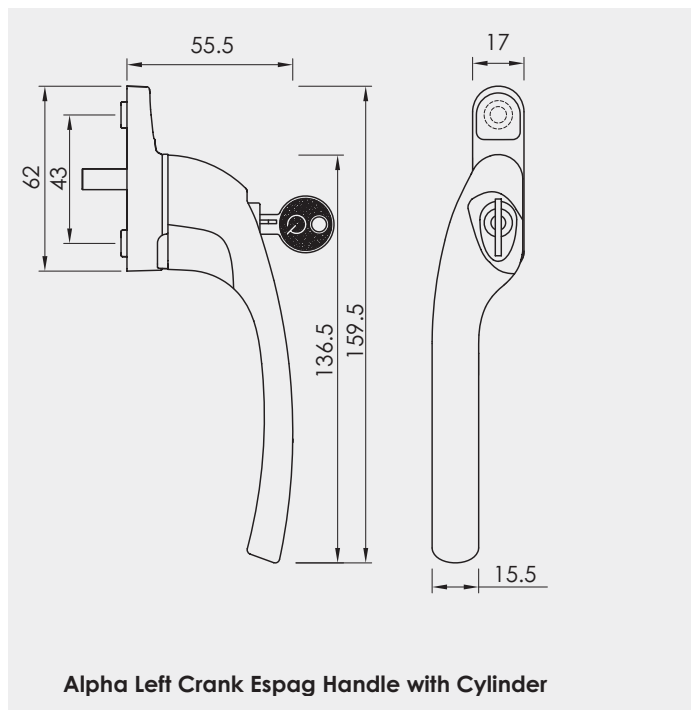

ALPHA CASEMENT WINDOW HANDLE

The Alpha casement window handle is a premium quality push to open handle, which complements the door furniture also available in the Alpha range.

- Sleek and stylish handle grip.
- 90° stop/click location washer
- Finishes available - white, black, satin, polished chrome, gold, anthracite grey and Enduro steel finishes.
- Colour co-ordinated screw cover caps

For further assistance, call 01702 899440

www.alu-tec.co.uk

Fletchers Square, Temple Farm Industrial Estate, Southend-on-Sea, Essex SS2 5RN