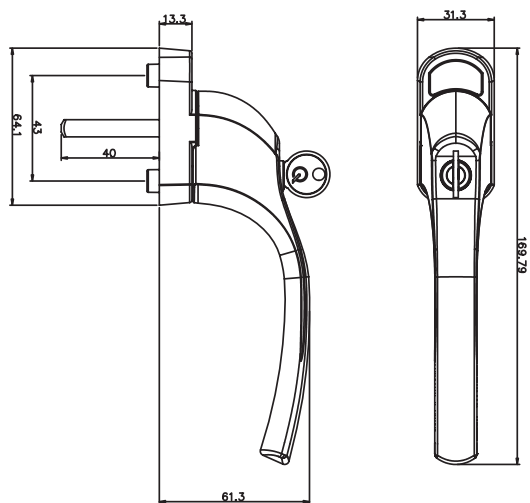

TILT & TURN WINDOW HANDLES

- Ultra modern handle design.
- Distinctive grip with radius edges to the backplate providing a softer style.
- Premium quality handle that features the same feel and appearance of the Alpha door handle
- For use with tilt and turn, and tilt before turn mechanisms.
- 40mm length spindle.
- Available in white, polished chrome, gold and satin finishes. Black handles are available but minimum orders apply.

For further assistance, call 01702 899440

www.alu-tec.co.uk

Fletchers Square, Temple Farm Industrial Estate, Southend-on-Sea, Essex SS2 5RN