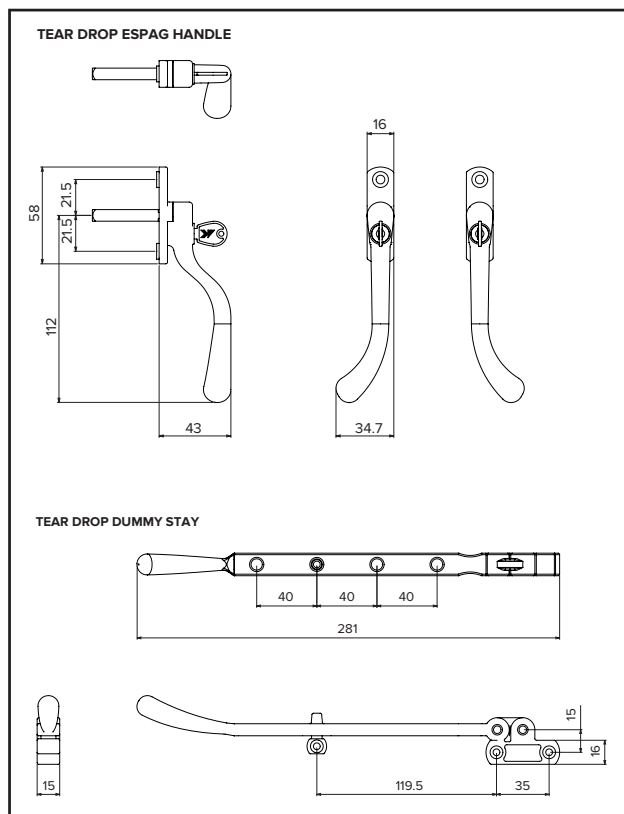

## TRADITIONAL STYLED CASEMENT WINDOW HANDLES

The key locking Monkey Tail and Tear Drop handles and stays are perfect for both period and contemporary windows.

Full Zinc Casting

- Suited Range
- Key locking Handle
- 10 year mechanical guarantee
- Minimum of 240 hours salt spray testing exceeding BSEN 1670:2007
- Available in six classic colours:  
Black, White, Gold, Chrome, Smoked Chrome, Antique Black and Satin Silver