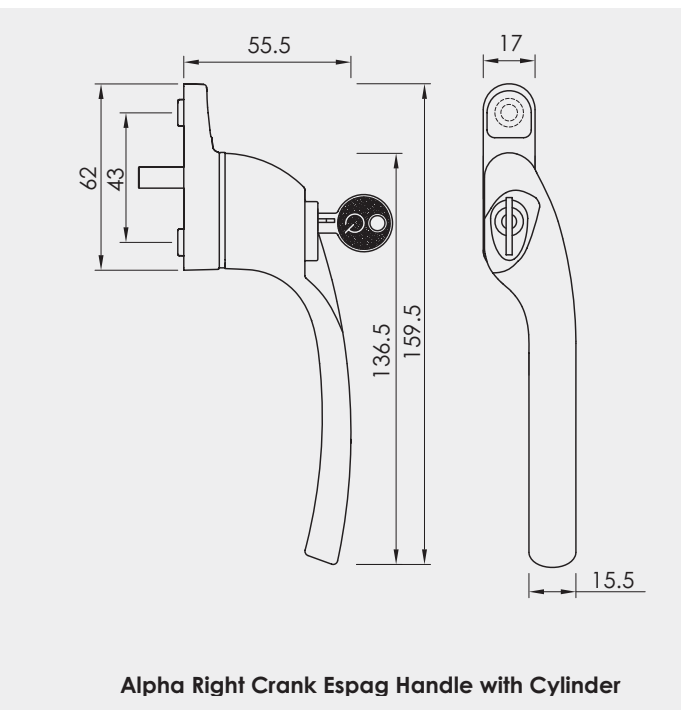

ALPHA CASEMENT WINDOW HANDLE

The Alpha casement window handle is a premium quality push to open handle, which complements the door furniture also available in the Alpha range.

- Sleek and stylish handle grip.
- 90° stop/click location washer
- Finishes available - white, black, satin, polished chrome, gold, anthracite grey and Enduro steel finishes.
- Colour co-ordinated screw cover caps

For further assistance, call 01702 899440

www.alu-tec.co.uk

Fletchers Square, Temple Farm Industrial Estate, Southend-on-Sea, Essex SS2 5RN